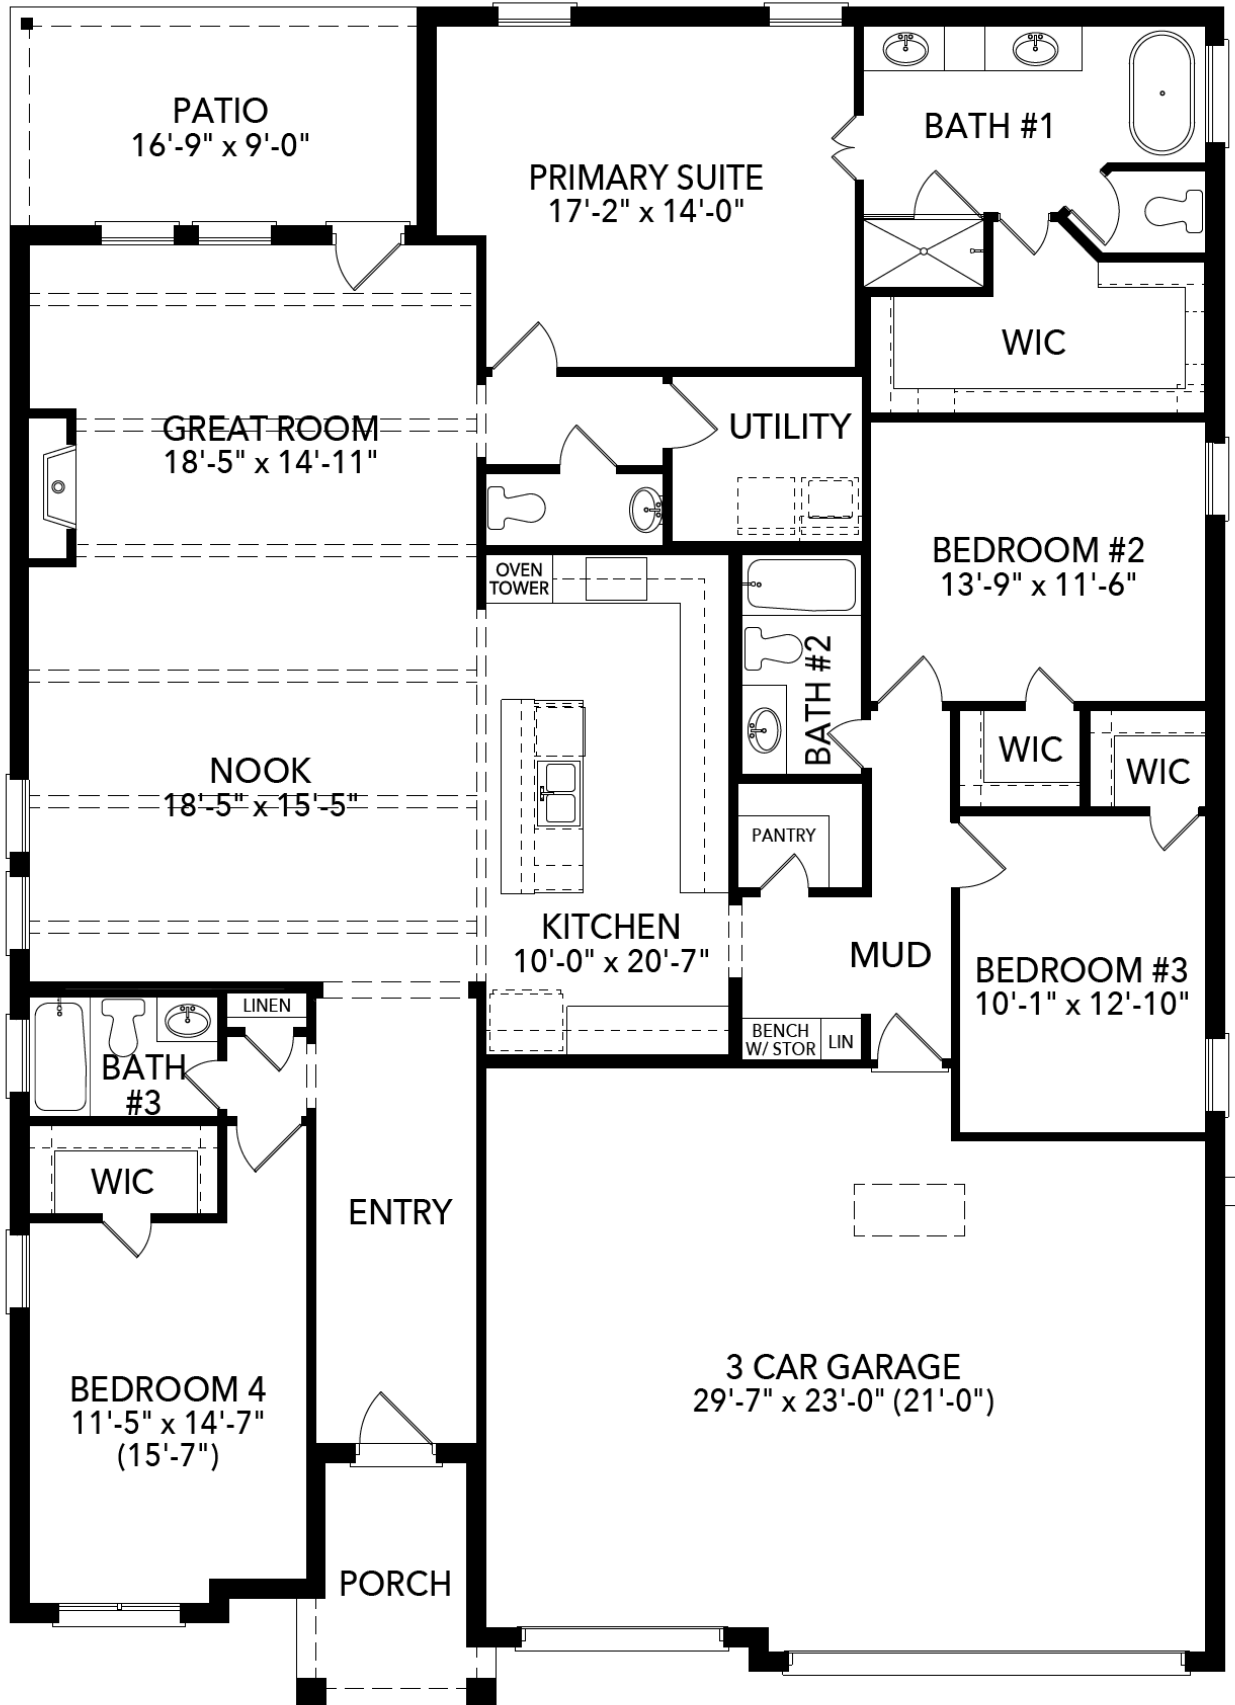

First Floor