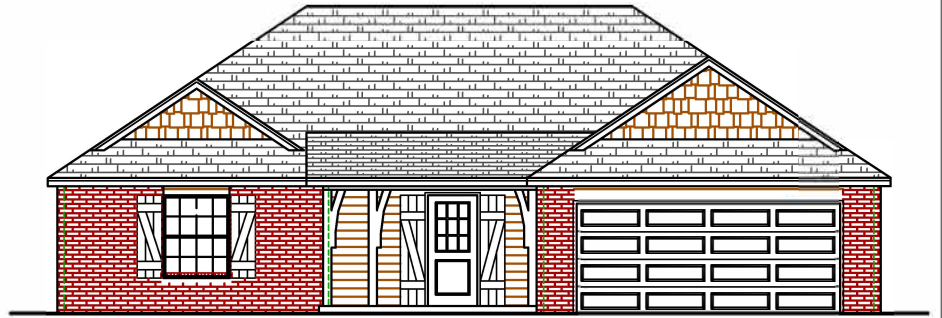

BUTLER HOMES

THE "BAILEY 1"

DETAILS

BEDROOMS	3
BATHS	2
GARAGE	2 CAR
STORIES	1
SQ FOOTAGE	1,526

FRONT VIEW