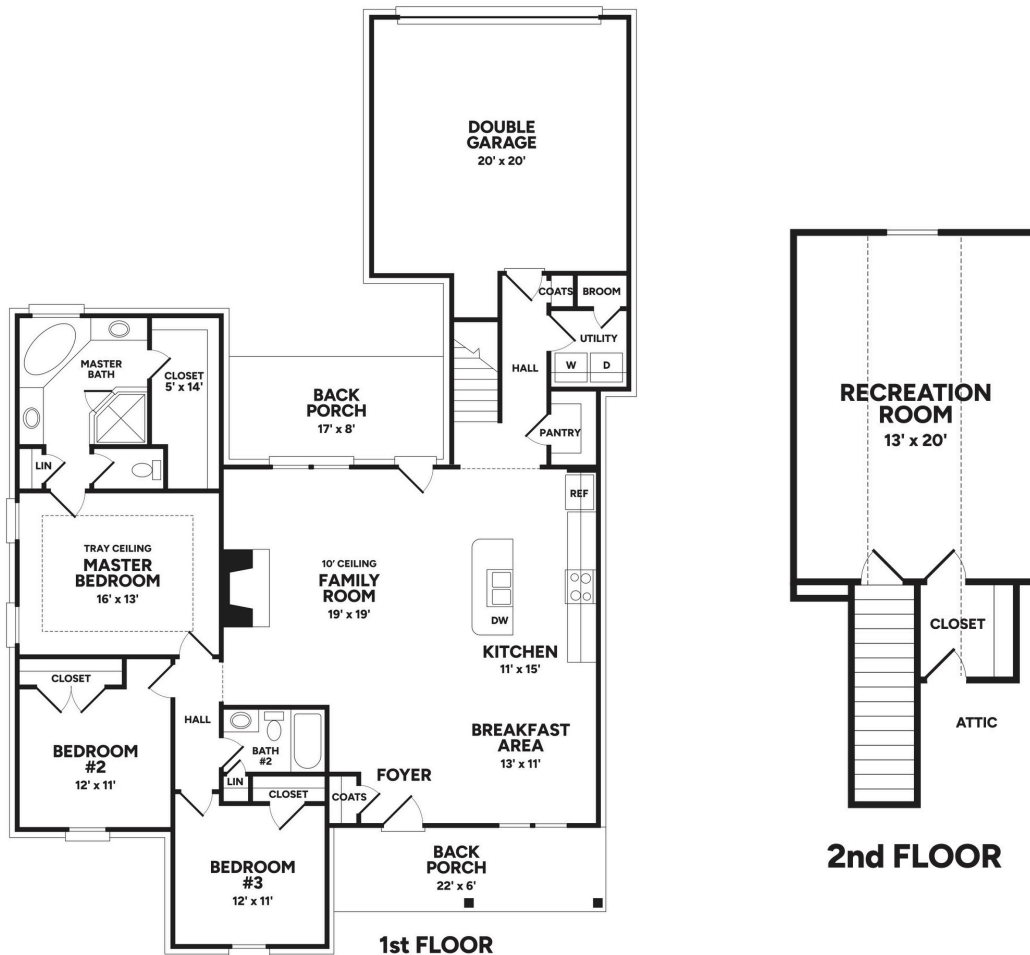

LUCY

 3 BEDROOMS  2 CAR GARAGE  2 BATHROOMS  2,200 SQ.FT

www.legacynewhomes.cc 662-932-2282

Artist rendering only, actual plans and room sizes may vary.