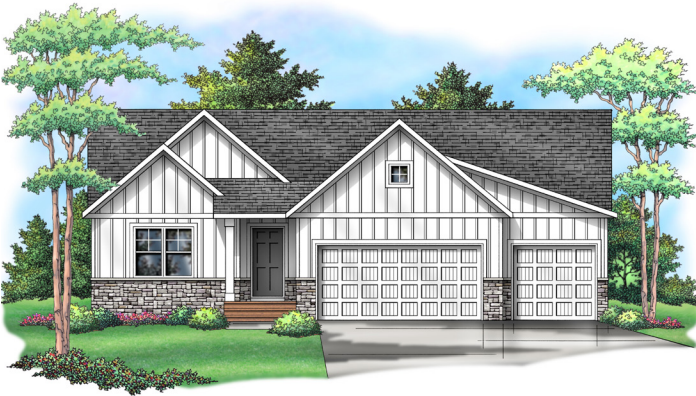

Willow

RAMBLER

5 BED | 3 BATH | 3 STALL GARAGE | 2,949 SQ FT LIVING SPACE

ELEVATION A

ELEVATION B

ELEVATION C