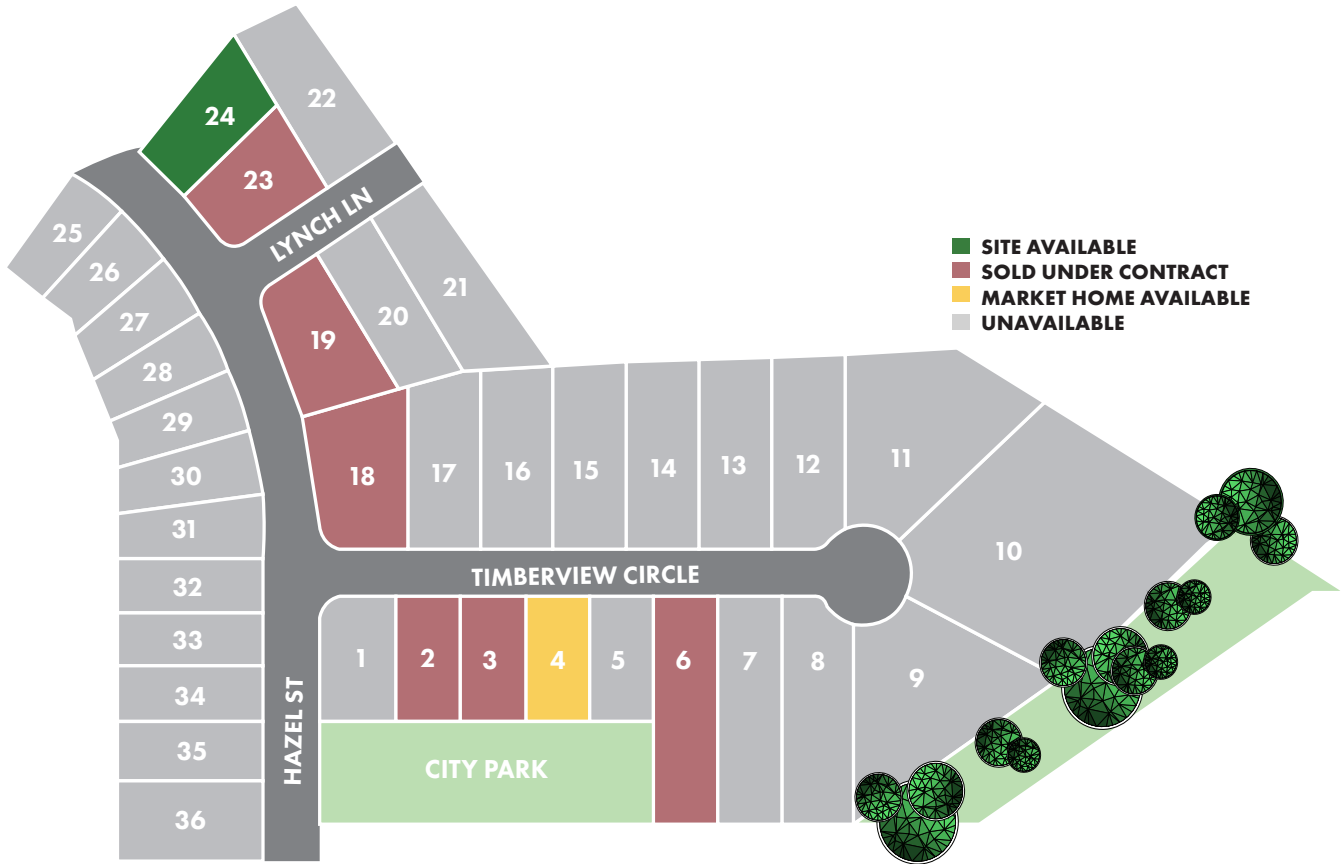

TIMBERVIEW

Pella, Iowa

AVAILABLE HOMESITES

Lot #	Address	Lot Size	Lot Price	Lot Style
54	17303 North Valley Drive	15161	Call for Pricing	Daylight

JUSTIN VER STEEG - P: 641-780-4373 | E: JUSTIN@VERSOLD.COM