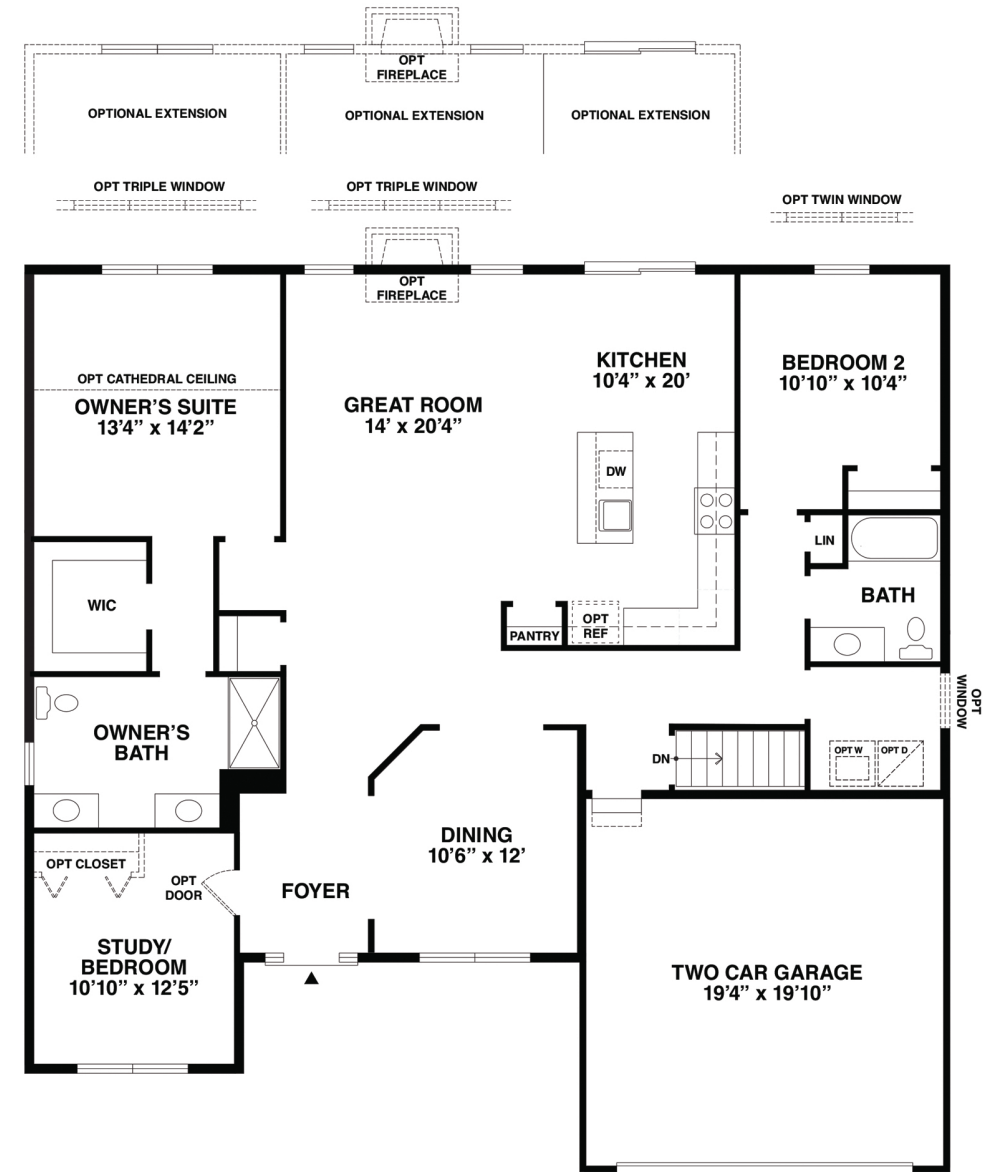

# Mulberry

Mulberry I • Natural Collection (B)  
Artist's Rendering

Mulberry II • Snow Collection (B)  
Artist's Rendering with transom and stone water table

Mulberry I • Sterling Collection (B)  
Artist's Rendering

# Mulberry

2 Bedrooms | 2 Baths | 1,780 - 1,936 Sq. Ft.

**BASEMENT**

**FIRST FLOOR**