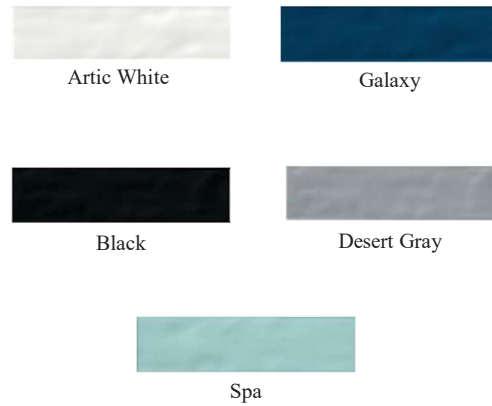

Stagecraft 3 x 12 Field Tile