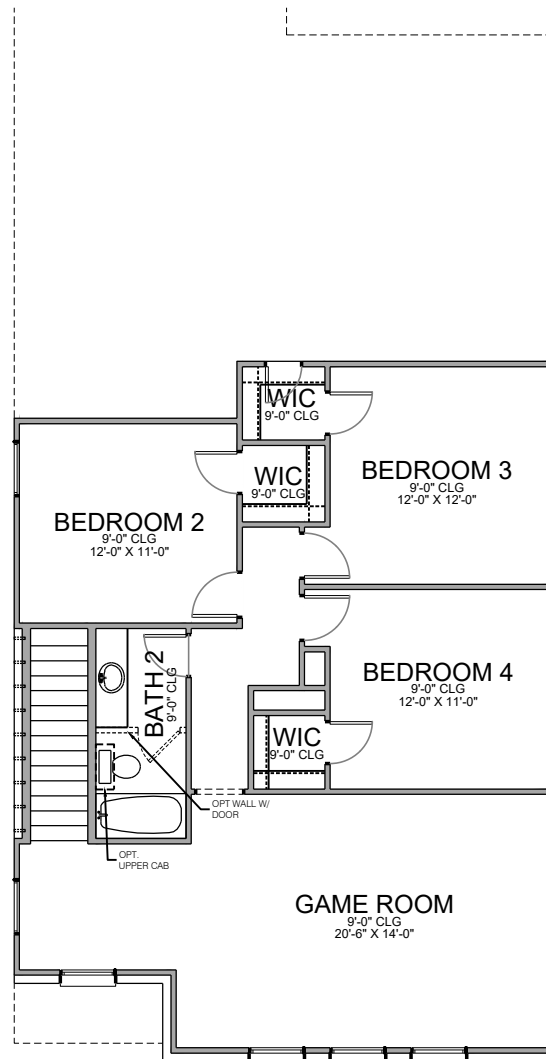

Elevation A (Opt. Stone, Planter Boxes & Shutters shown)

7-14-2023

1st Floor Plan

2nd Floor Plan

Opt. Covered Patio

Base Plan..... 2444 sf