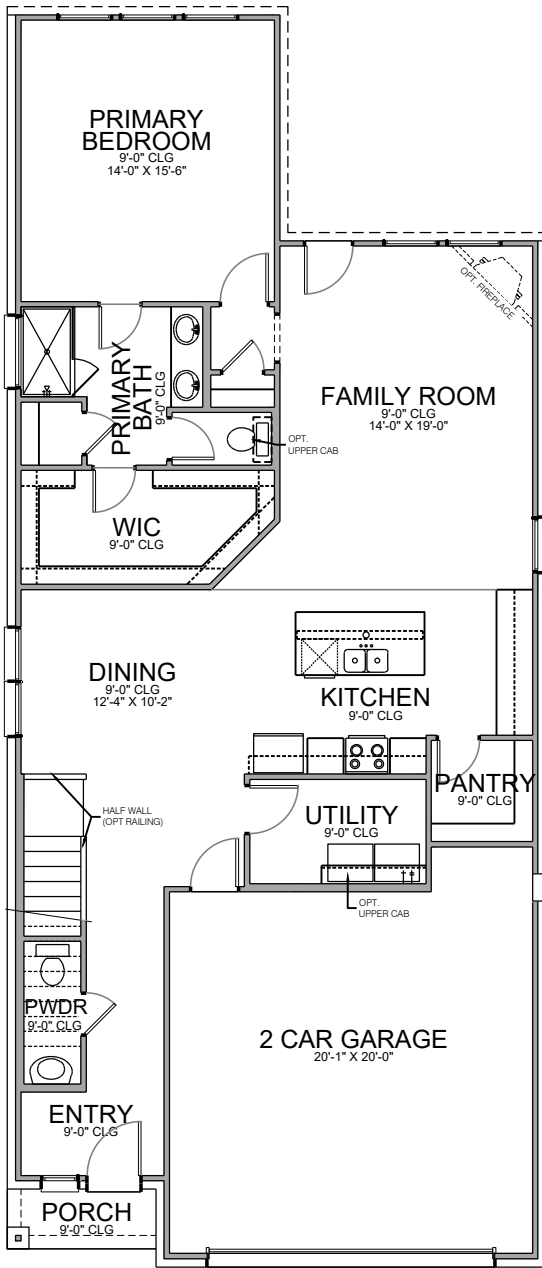

Elevation A (Opt. Stone, Planter Boxes & Shutters shown)

7-14-2023

1st Floor Plan

2nd Floor Plan

Opt. Covered Patio

Base Plan..... 2444 sf