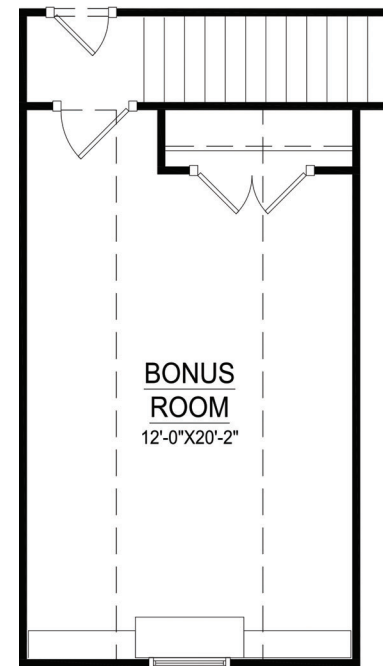

**THE GLEN ABBEY**

**KENSINGTON AT PARAMORE**

SECOND FLOOR & STRUCTURAL OPTIONS

THE MANOR ELEVATION

**THE GLEN ABBEY**

**3 BEDROOM | 2 BATHROOM | 2,537 sq.ft.**

*ADDITIONAL OPTIONS WILL AFFECT SQUARE FOOTAGE*