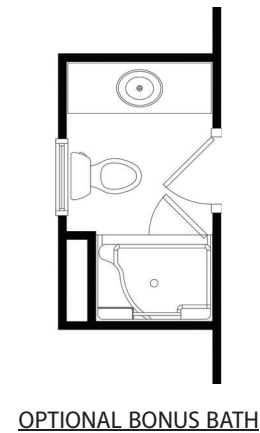

**THE GLEN ABBEY**

**KENSINGTON AT PARAMORE**

SECOND FLOOR & STRUCTURAL OPTIONS

THE MANOR ELEVATION

**THE GLEN ABBEY**

**3 BEDROOM | 2 BATHROOM | 2,537 sq.ft.**

*ADDITIONAL OPTIONS WILL AFFECT SQUARE FOOTAGE*