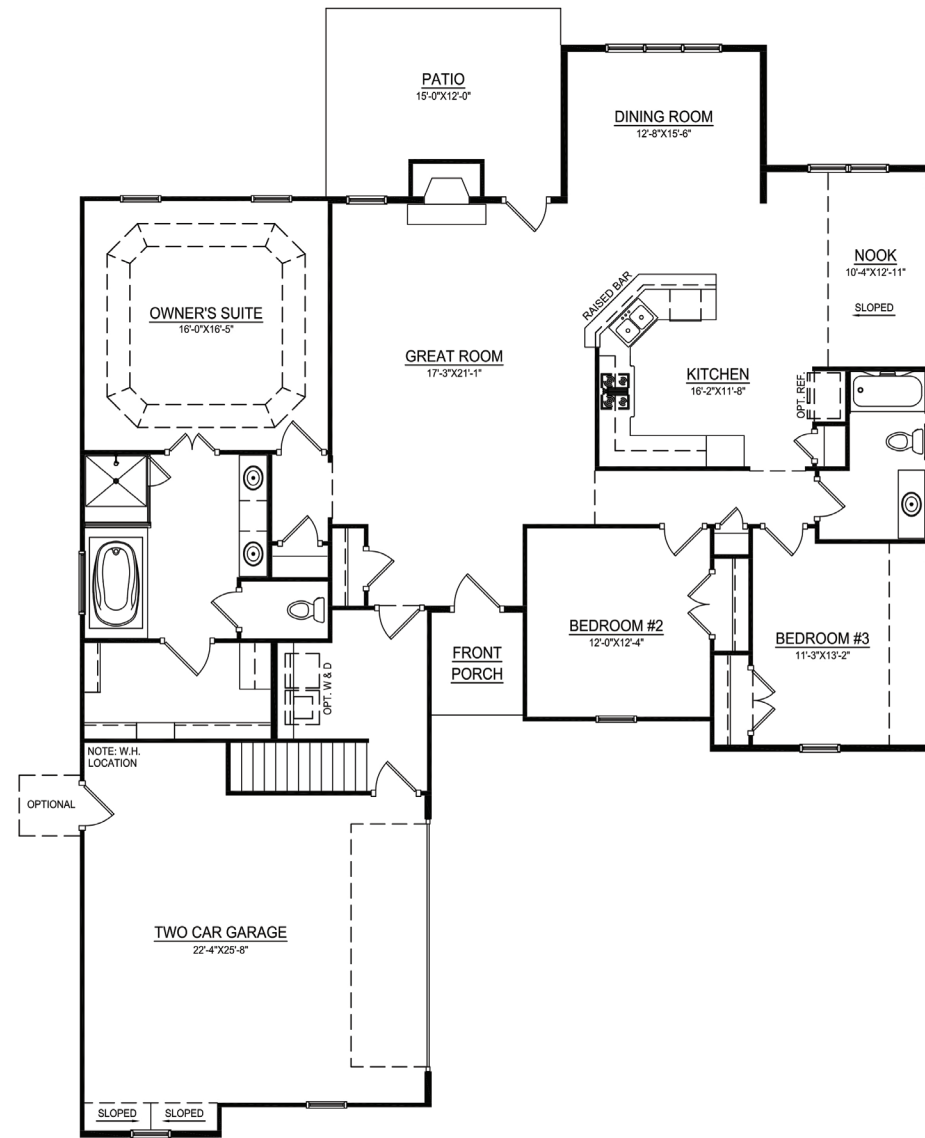

**THE GLEN ABBEY**

**KENSINGTON AT PARAMORE**

SECOND FLOOR & STRUCTURAL OPTIONS

THE MANOR ELEVATION

**THE GLEN ABBEY**

**3 BEDROOM | 2 BATHROOM | 2,537 sq.ft.**

*ADDITIONAL OPTIONS WILL AFFECT SQUARE FOOTAGE*

# THE GLEN ABBEY

## FIRST FLOOR & STRUCTURAL OPTIONS