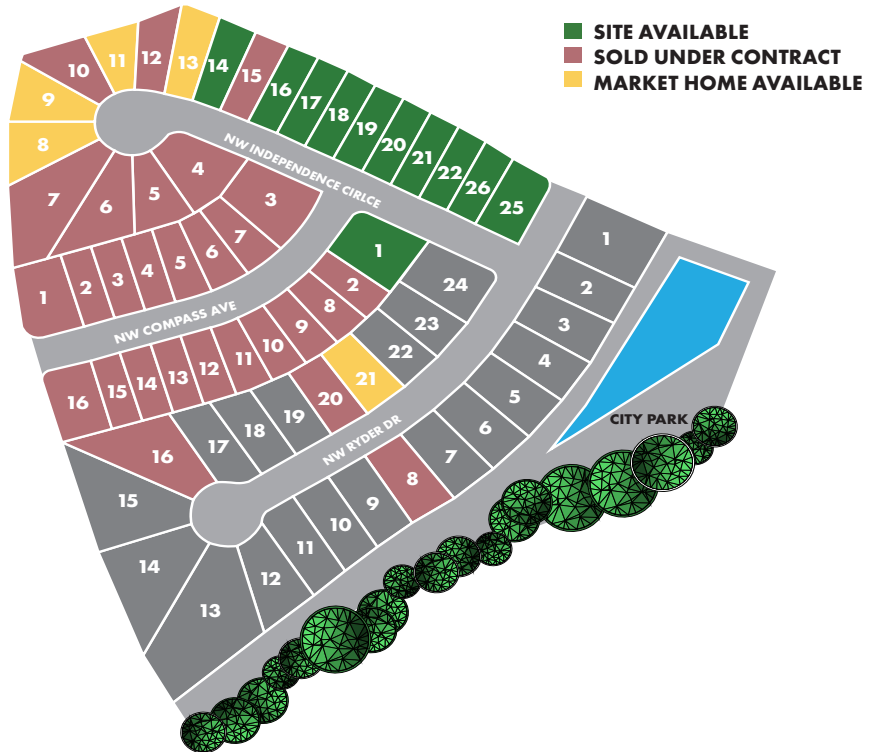

# INDI RUN

Waukee, Iowa

## AVAILABLE HOMES

495 NW INDEPENDENCE CIRCLE  
\$434,900 - PLAT 5 LOT 8

485 NW INDEPENDENCE CIRCLE  
\$424,900 - PLAT 5 LOT 9

445 NW INDEPENDENCE CIRCLE  
\$476,250 - PLAT 5 LOT 13

465 NW INDEPENDENCE CIRCLE  
\$469,620 - PLAT 5 LOT 11

# INDI RUN

### AVAILABLE HOMESITES

Lot #	Address	Lot Size (sq ft)	Lot Style	Lot #	Address	Lot Size (sq ft)	Lot Style
1	390 NW Compass Ave	12129	Standard	20	375 NW Independence Cir.	7088	Standard
14	435 NW Independence Cir.	8055	Daylight	21	365 NW Independence Cir.	6950	Standard
16	415 NW Independence Cir.	7358	Standard-Deck	22	355 NW Independence Cir.	6770	Standard
17	405 NW Independence Cir.	7330	Standard-Deck	26	345 NW Independence Cir.	6550	Standard
18	395 NW Independence Cir.	7236	Standard-Deck	25	335 NW Independence Cir.	9191	Standard
19	385 NW Independence Cir.	7183	Standard-Deck				