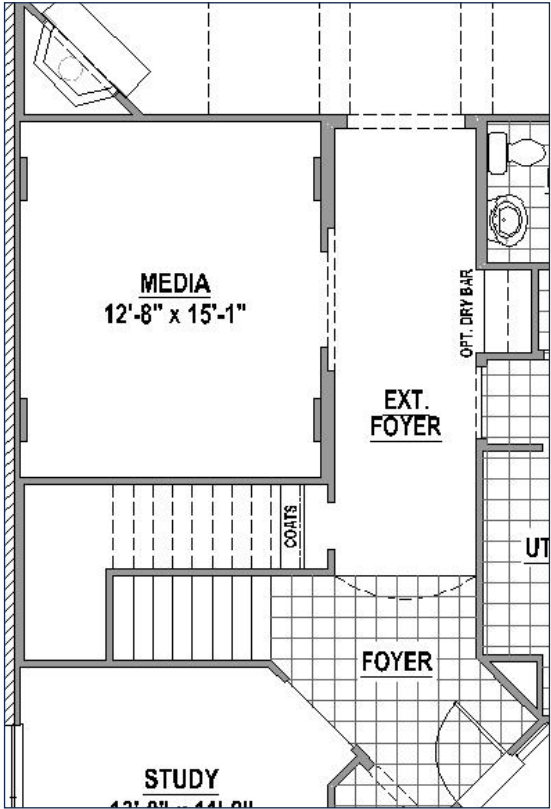

PLAN 1634

American
Legend
HOMES®

Elevation A

BUILT FOR THE
WAY YOU LIVE

PLAN 1634 | 3,627 SF

Features

- 2 Story
- 4 Bedrooms
- 4 Full Baths

- 1 Powder Bath
- Study
- Media Room

- Game Room
- Outdoor Living Area
- 3-Car Split Garage

First Floor

Second Floor

Structural Options

Optional Dry Bar

PLAN 1634

Elevation A with Stone

Elevation B with Stone