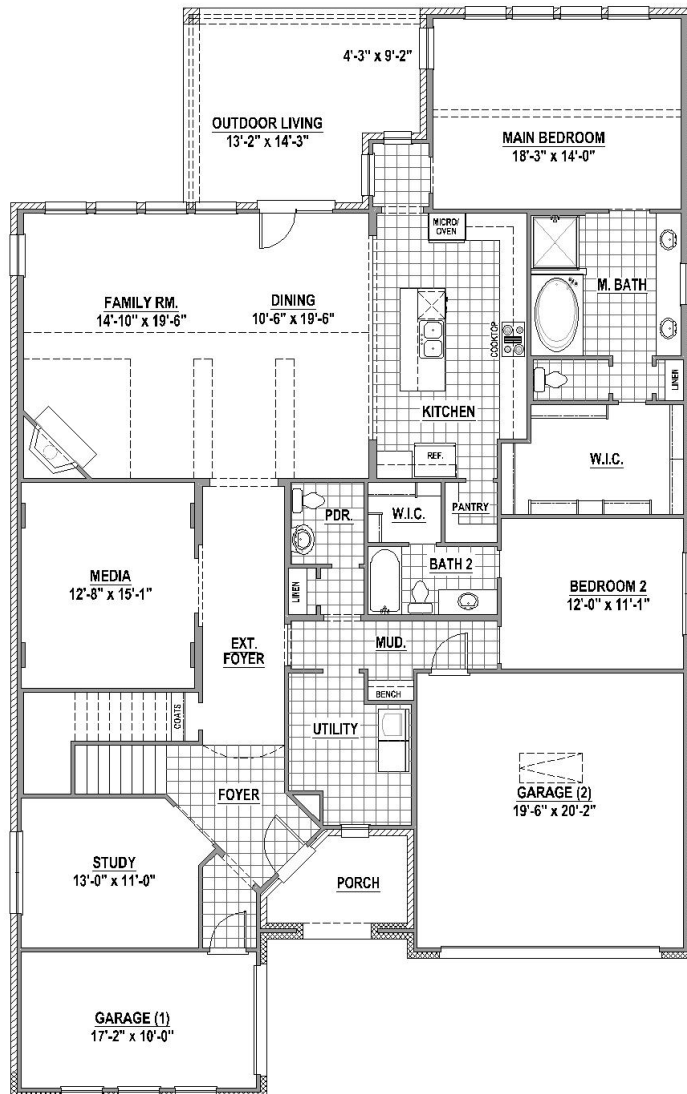

PLAN 1634

American
Legend
HOMES®

Elevation A

BUILT FOR THE
WAY YOU LIVE

PLAN 1634 | 3,627 SF

Features

- 2 Story
- 4 Bedrooms
- 4 Full Baths

- 1 Powder Bath
- Study
- Media Room

- Game Room
- Outdoor Living Area
- 3-Car Split Garage

First Floor

Second Floor

Structural Options

Optional Dry Bar

PLAN 1634

Elevation A with Stone

Elevation B with Stone

Plan 1634_11/18/22