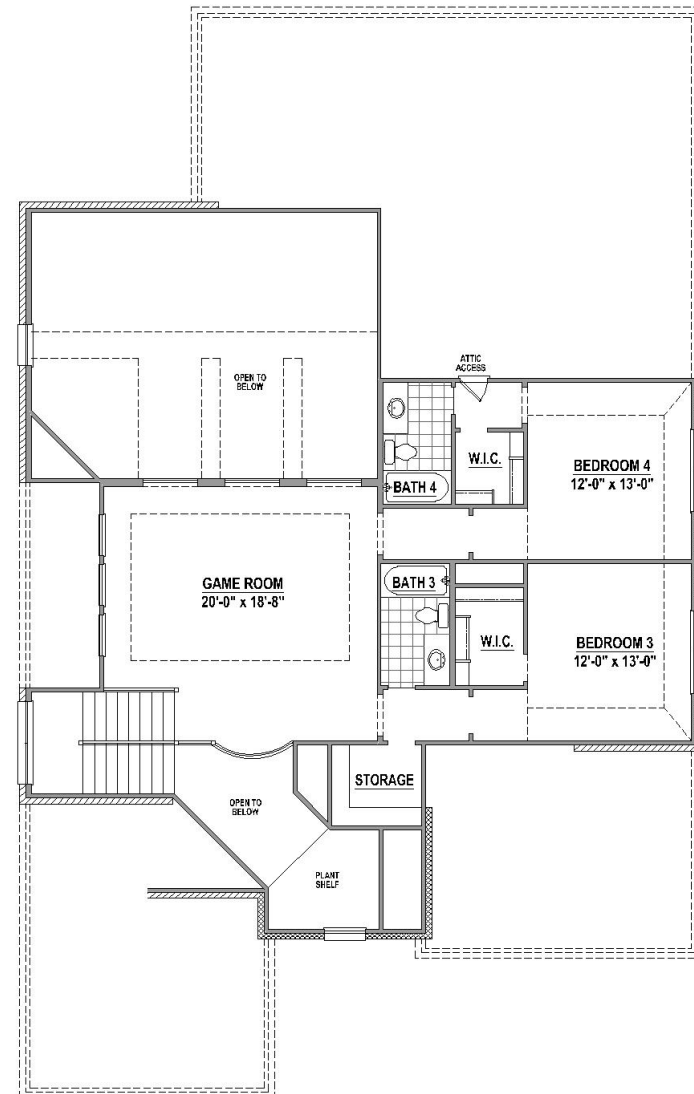

PLAN 1634

American
Legend
HOMES®

Elevation A

BUILT FOR THE
WAY YOU LIVE

PLAN 1634 | 3,627 SF

Features

- 2 Story
- 4 Bedrooms
- 4 Full Baths

- 1 Powder Bath
- Study
- Media Room

- Game Room
- Outdoor Living Area
- 3-Car Split Garage

First Floor

Second Floor

Structural Options

Optional Dry Bar

PLAN 1634

Elevation A with Stone

Elevation B with Stone

Plan 1634_11/18/22