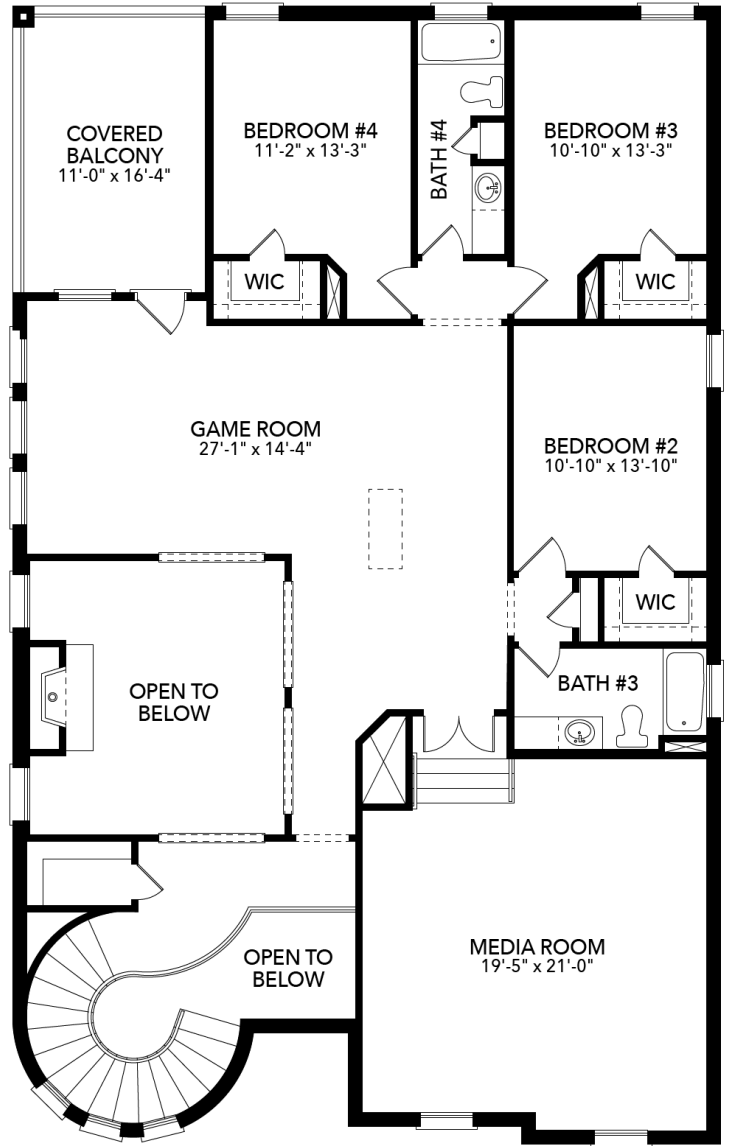

# Cambridge Manor

North Richland Hills, TX

5732 Glynda Drive

3,899

SQUARE FEET

4

BEDROOMS

3.5

## Dublin

- Round Staircase
- Large Kitchen Island
- Gourmet Kitchen
- High Ceilings at Great Room
- Study
- Freestanding Bathtub
- Balcony

Krissy Bublitz

817-448-6333

KrissyB@SandlinHomes.com

www.SandlinHomes.com

First Floor

Second Floor