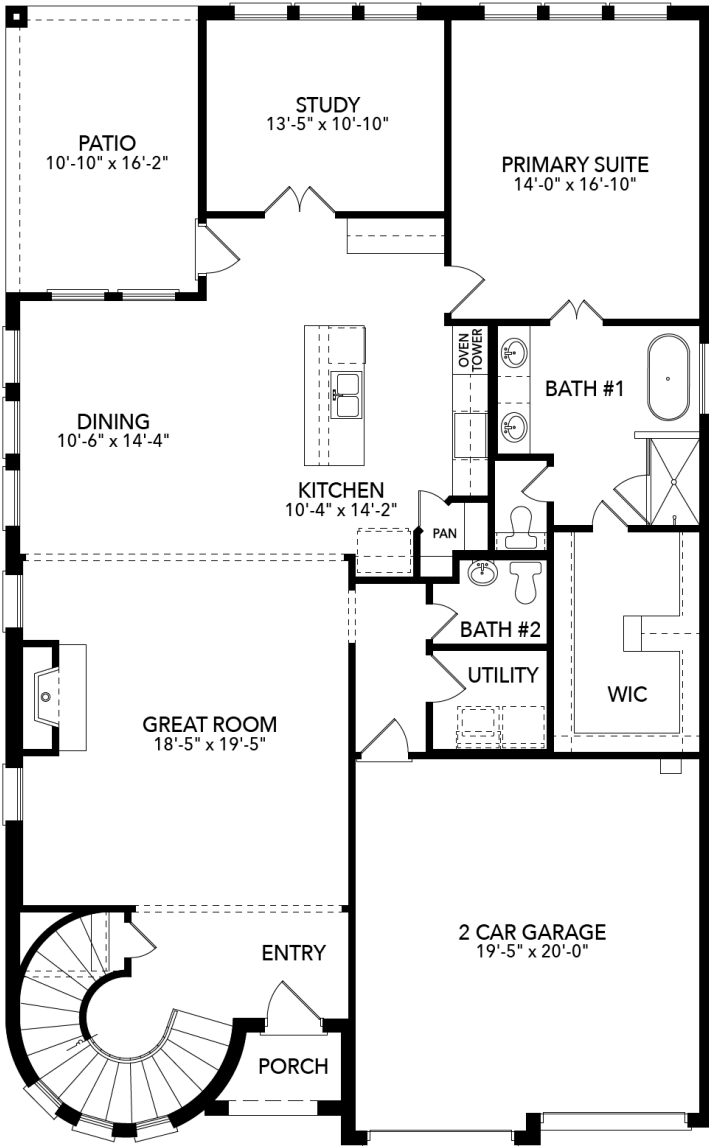

## Dublin

- Round Staircase
- Large Kitchen Island
- Gourmet Kitchen
- High Ceilings at Great Room
- Study
- Freestanding Bathtub
- Balcony

Krissy Bublitz

817-448-6333

KrissyB@SandlinHomes.com

www.SandlinHomes.com

First Floor

Second Floor