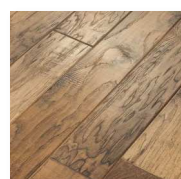

Fora (Hickory)