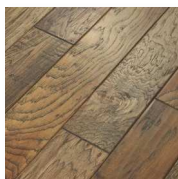

## Optional Series 3

Rural Living (Hickory or Northern Maple 5" x 1/2") or Frontier (Hickory or Birch 5" x 7/16")

Additional Hardwood Upgrades on next page

## Optional Series 4

Kingston Collection– 7 1/2” (oak)

Tapestry

Arrow

Baroque

Chatelaine

Julian Hickory II- 5” x 1/2”

Brianza (Hickory)

Cambrena (Hickory)

Alto (Hickory)

Fora (Hickory)

Muretto (Hickory)

Sella (Hickory)

Corrigan Maple II– 6” x 1/2”

Cannonade

Majestic Prince