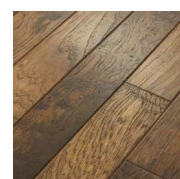

Muretto (Hickory)