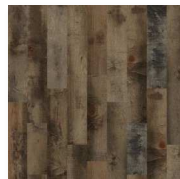

## Optional Series 4

Kingston Collection– 7 1/2” (oak)

Tapestry

Arrow

Baroque

Chatelaine

Julian Hickory II- 5” x 1/2”

Brianza (Hickory)

Cambrena (Hickory)

Alto (Hickory)

Fora (Hickory)

Muretto (Hickory)

Sella (Hickory)

Corrigan Maple II– 6” x 1/2”

Cannonade

Majestic Prince