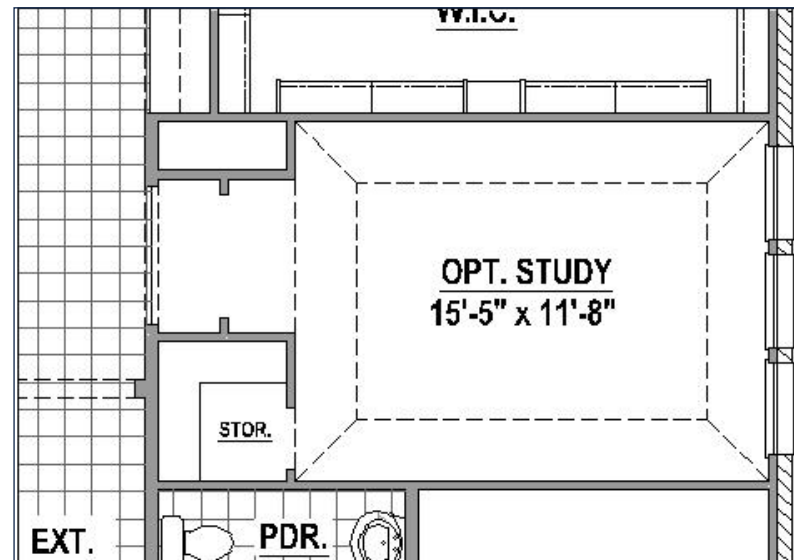

PLAN 1147

American
Legend
HOMES®

Elevation A

BUILT FOR THE
WAY YOU LIVE

PLAN 1147 | 2,322 SF

Features

- 1-Story
- 3 Bedrooms
- 2 Full Baths
- 1 Powder Bath
- 1 Dining Area
- Game Room
- Outdoor Living Area
- 2-Car Garage

First Floor

Structural Options

Media Room ILO Game Room

Bedroom 4 w/ Bath 3 ILO Game Room

Study w/ Storage Closet ILO Game Room

PLAN 1147

Elevation A with Stone

Elevation B