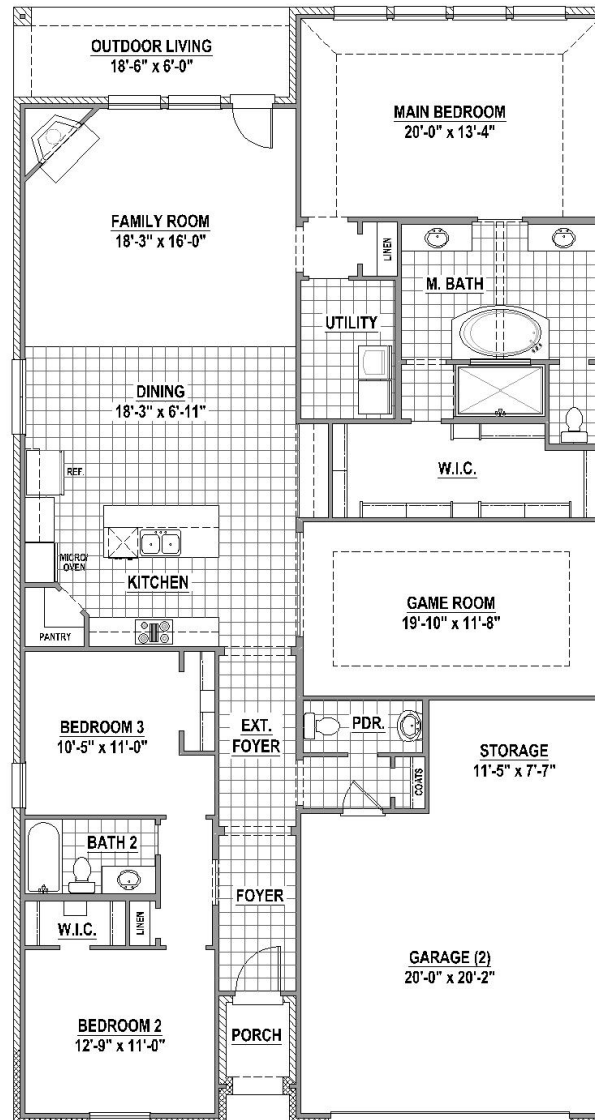

PLAN 1147

American
Legend
HOMES®

Elevation A

BUILT FOR THE
WAY YOU LIVE

PLAN 1147 | 2,322 SF

Features

- 1-Story
- 3 Bedrooms
- 2 Full Baths
- 1 Powder Bath
- 1 Dining Area
- Game Room
- Outdoor Living Area
- 2-Car Garage

First Floor

Structural Options

Media Room ILO Game Room

Bedroom 4 w/ Bath 3 ILO Game Room

Study w/ Storage Closet ILO Game Room

PLAN 1147

Elevation A with Stone

Elevation B