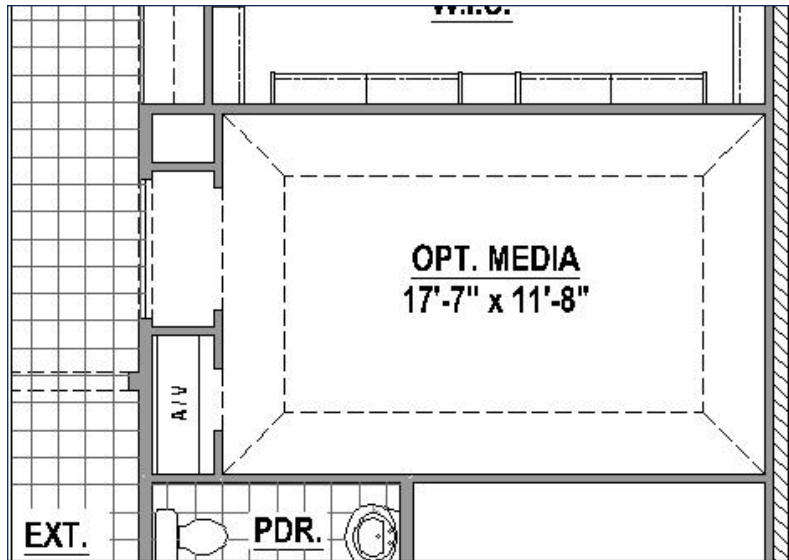

PLAN 1147

American
Legend
HOMES®

Elevation A

BUILT FOR THE
WAY YOU LIVE

PLAN 1147 | 2,322 SF

Features

- 1-Story
- 3 Bedrooms
- 2 Full Baths
- 1 Powder Bath
- 1 Dining Area
- Game Room
- Outdoor Living Area
- 2-Car Garage

First Floor

Structural Options

Media Room ILO Game Room

Bedroom 4 w/ Bath 3 ILO Game Room

Study w/ Storage Closet ILO Game Room

PLAN 1147

Elevation A with Stone

Elevation B