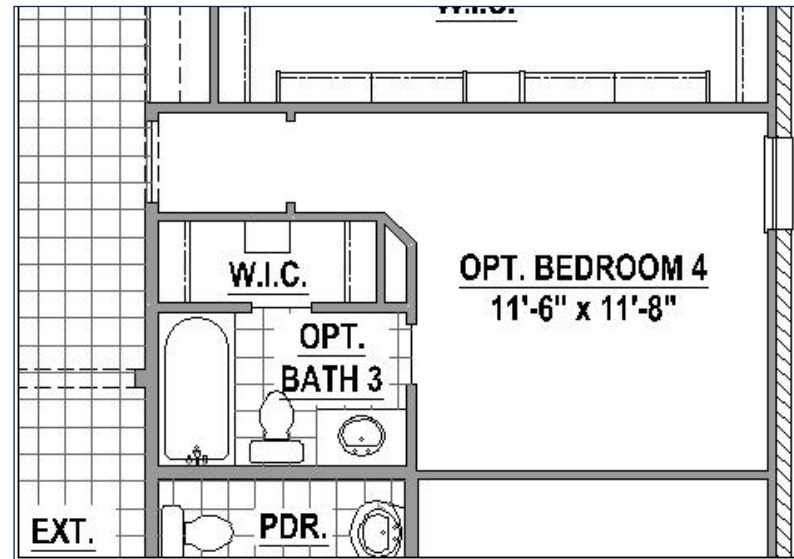

PLAN 1147

American
Legend
HOMES®

Elevation A

BUILT FOR THE
WAY YOU LIVE

PLAN 1147 | 2,322 SF

Features

- 1-Story
- 3 Bedrooms
- 2 Full Baths
- 1 Powder Bath
- 1 Dining Area
- Game Room
- Outdoor Living Area
- 2-Car Garage

First Floor

Structural Options

Media Room ILO Game Room

Bedroom 4 w/ Bath 3 ILO Game Room

Study w/ Storage Closet ILO Game Room

PLAN 1147

Elevation A with Stone

Elevation B