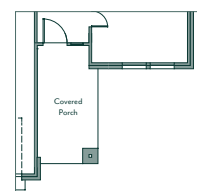

Learn more about the included features
for this floor plan.

**Some community exclusions apply*

Madeline

2,139 sq ft 3 bed 2 bath study/flex 3-car garage

customize this plan

living room:
fireplace

primary bath:
freestanding tub

porch b

porch e

Use our **interactive online tool** to customize this floor plan and explore elevation options.