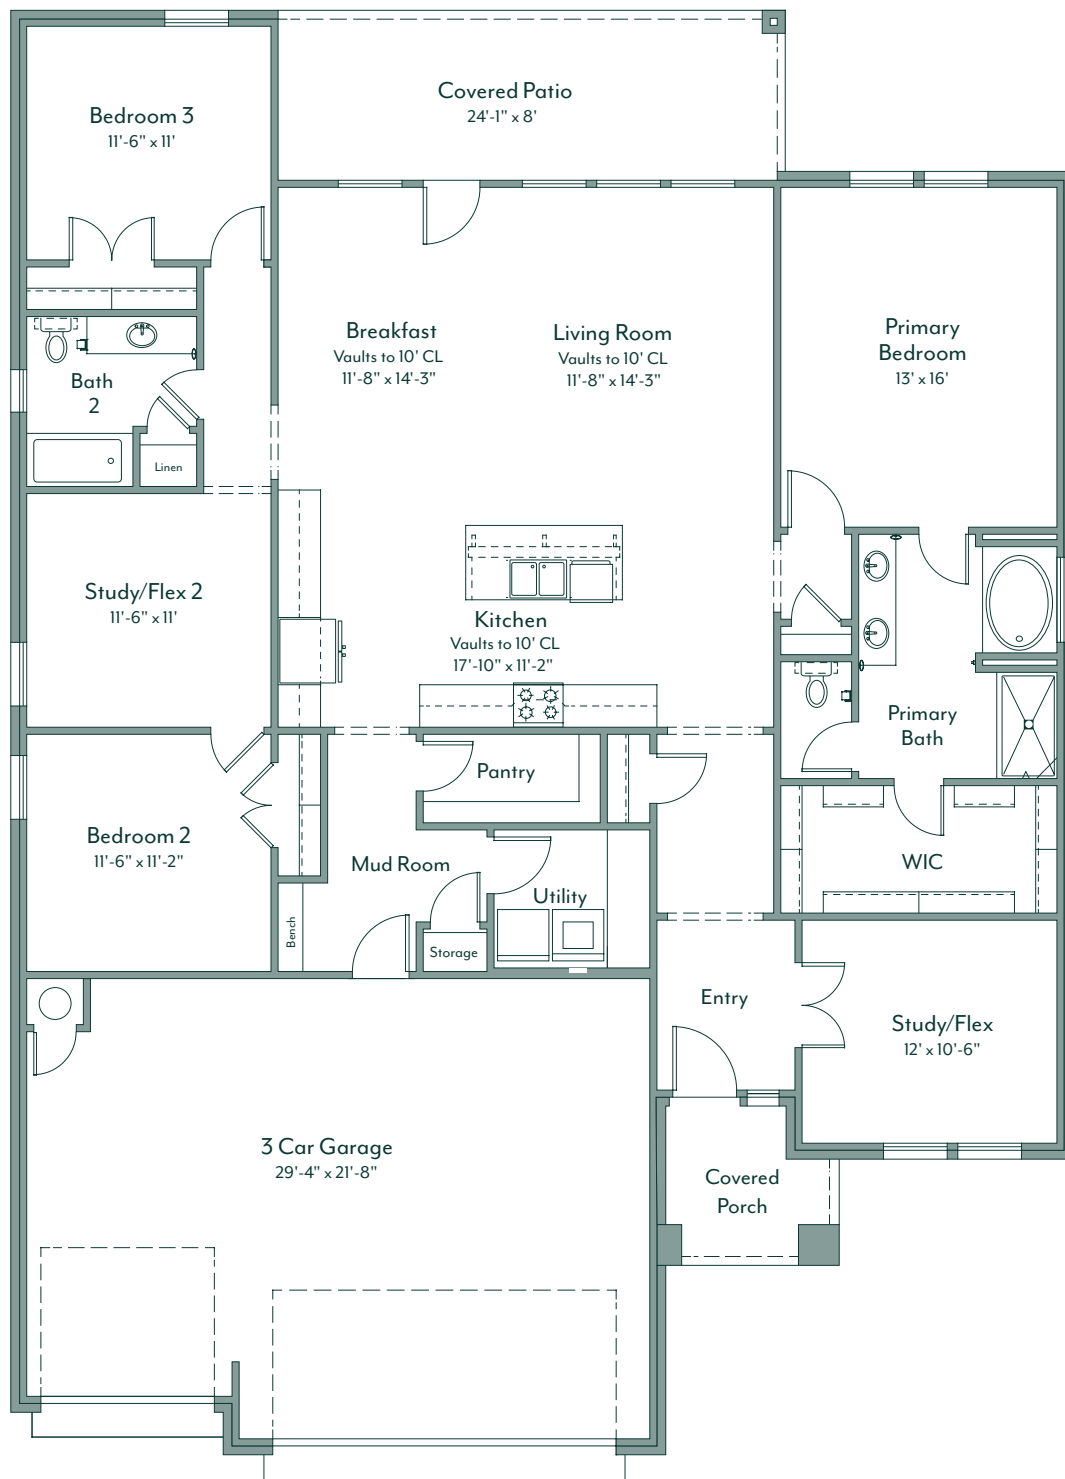

MADELINE

2,139 sq ft

3 bed

2 bath

study/flex

3-car garage

A | modern

b | craftsman

Learn more about the included features
for this floor plan.

**Some community exclusions apply*

Madeline

2,139 sq ft 3 bed 2 bath study/flex 3-car garage

customize this plan

living room:
fireplace

primary bath:
freestanding tub

porch b

porch e

Use our **interactive online tool** to customize this floor plan and explore elevation options.