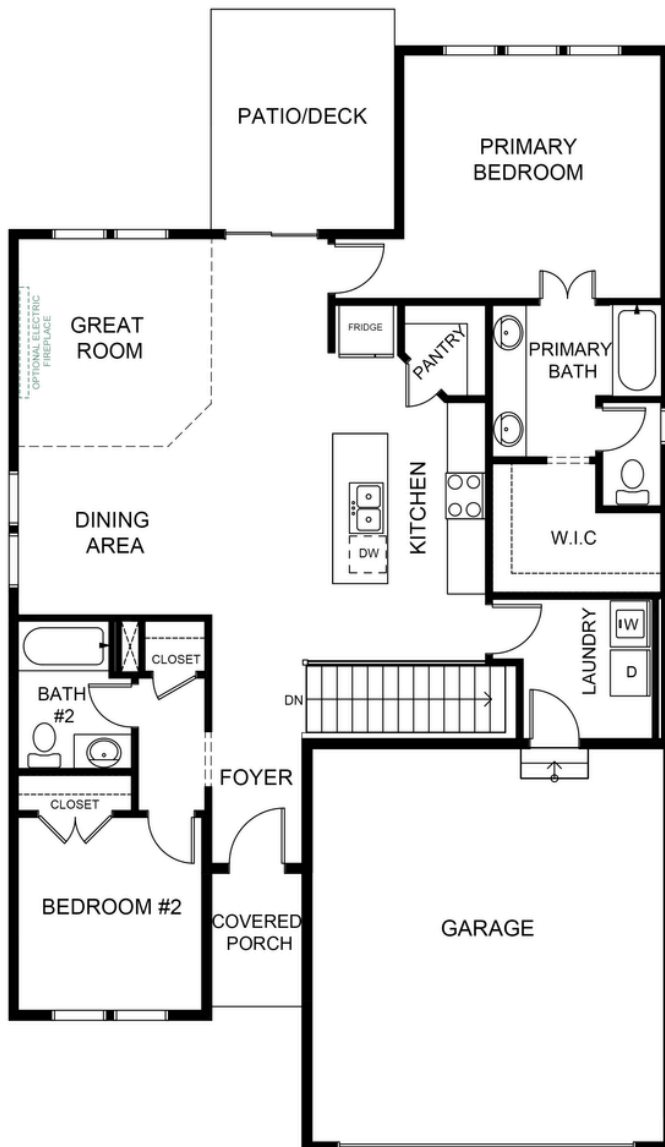

Transitional

Farmhouse

Tupelo

- Ranch
- 2 bedrooms
- 2 bathrooms
- 2 or 3 car garage
- 1,404 sq. ft. (approx.)

summit
A CLAYTON COMPANY

**energy
efficient**

Tupelo in Oaks of Edgewood

Lower Level Finish