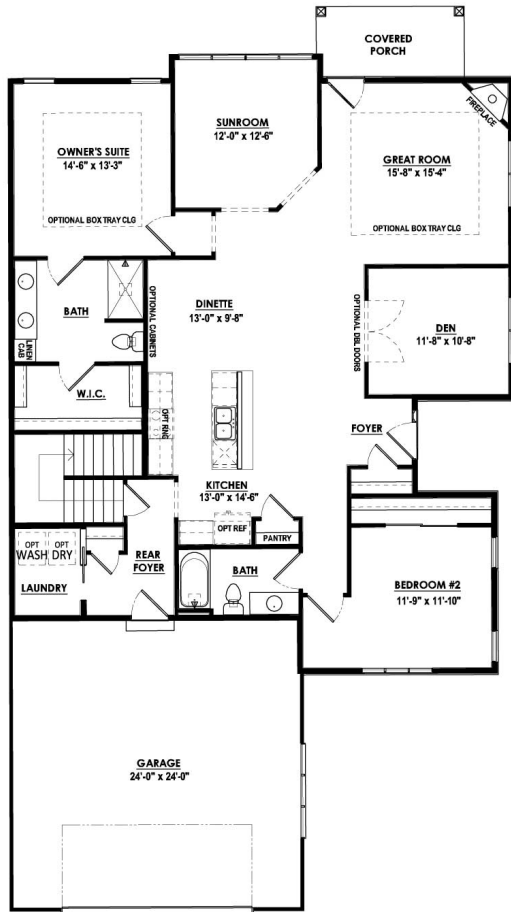

HALEN
HOMES

414-219-0740 | HalenHomes.com

THE RESERVE AT PARKWAY RIDGE

1863-2027 SF | Style: Condominium | 2 Bedrooms | 2 Bathrooms

— THE RESERVE AT —
Parkway Ridge

Renderings and floor plans are the artist's conception. Details and dimensions may vary from actual plans. Halen Homes reserves the right to modify or change plans without notice.

Sample Floor Plan for the Breckenridge, Telluride, Silverstone, Keystone, and Eldora elevations

Sample Floor Plan for the Aspen, Loveland, and Vail elevations