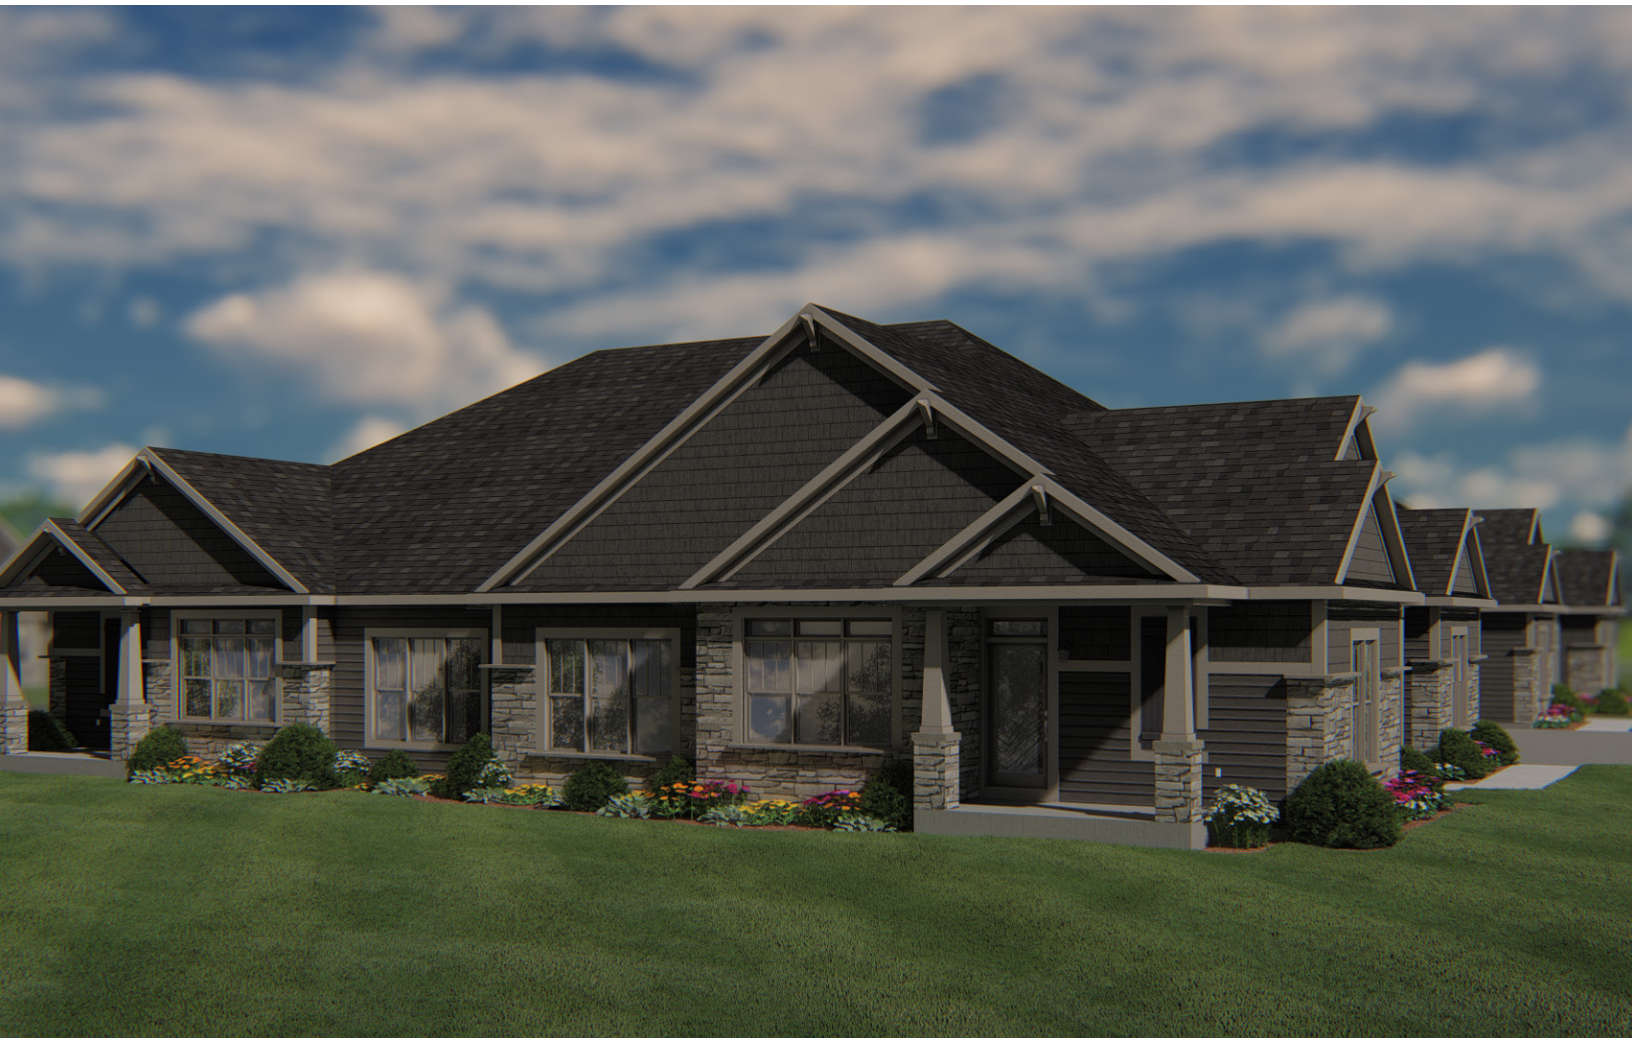

HALEN
HOMES

414-219-0740 | HalenHomes.com

THE RESERVE AT PARKWAY RIDGE

1863-2027 SF | Style: Condominium | 2 Bedrooms | 2 Bathrooms

— THE RESERVE AT —
Parkway Ridge

Renderings and floor plans are the artist's conception. Details and dimensions may vary from actual plans. Halen Homes reserves the right to modify or change plans without notice.

Sample Floor Plan for the Breckenridge, Telluride, Silverstone, Keystone, and Eldora elevations

Sample Floor Plan for the Aspen, Loveland, and Vail elevations