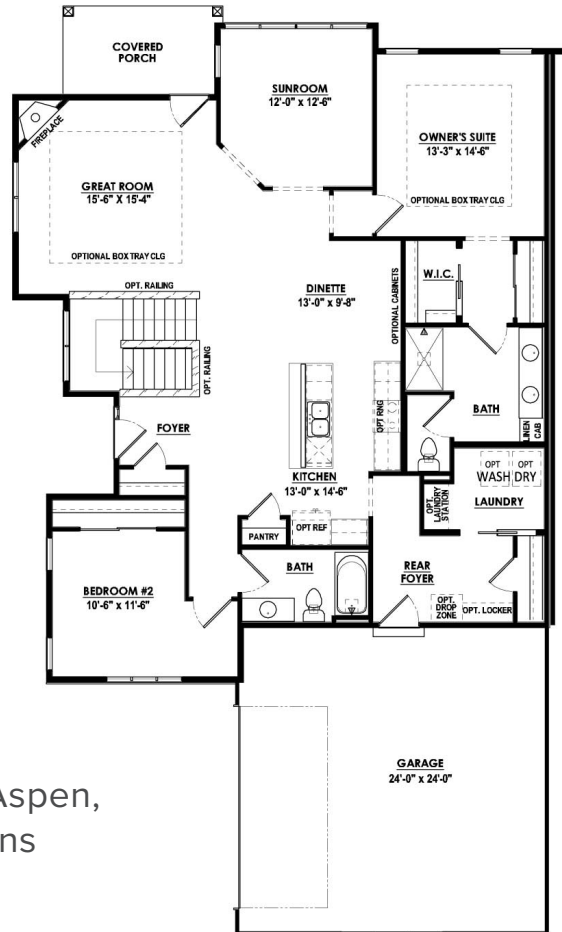

HALEN
HOMES

414-219-0740 | HalenHomes.com

THE RESERVE AT PARKWAY RIDGE

1863-2027 SF | Style: Condominium | 2 Bedrooms | 2 Bathrooms

— THE RESERVE AT —
Parkway Ridge

Renderings and floor plans are the artist's conception. Details and dimensions may vary from actual plans. Halen Homes reserves the right to modify or change plans without notice.

Sample Floor Plan for the Breckenridge, Telluride, Silverstone, Keystone, and Eldora elevations

Sample Floor Plan for the Aspen, Loveland, and Vail elevations