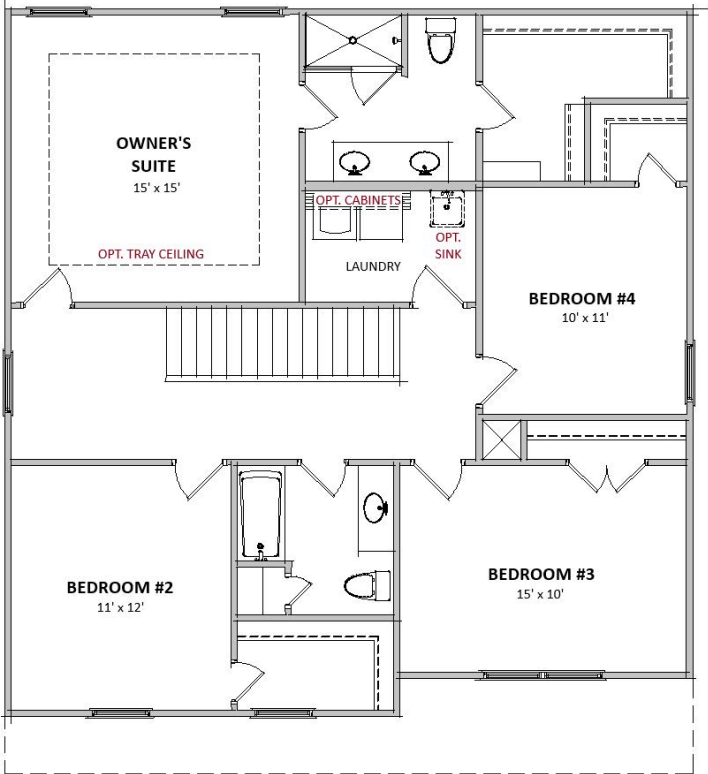

Pamlico

2,154 sq ft

Four bedrooms

Two and a half bathrooms

A

Pamlico

First floor

Second floor

Equal Housing Opportunity. All plans, renderings and details are approximate and subject to change without notice. Illustration may not represent finished detail.

*Options: All options are neighborhood specific, please refer to the Neighborhood Standard Features Sheet.

Floorplans reflect elevation A and there may be minor differences in plans and square footage with other elevations.