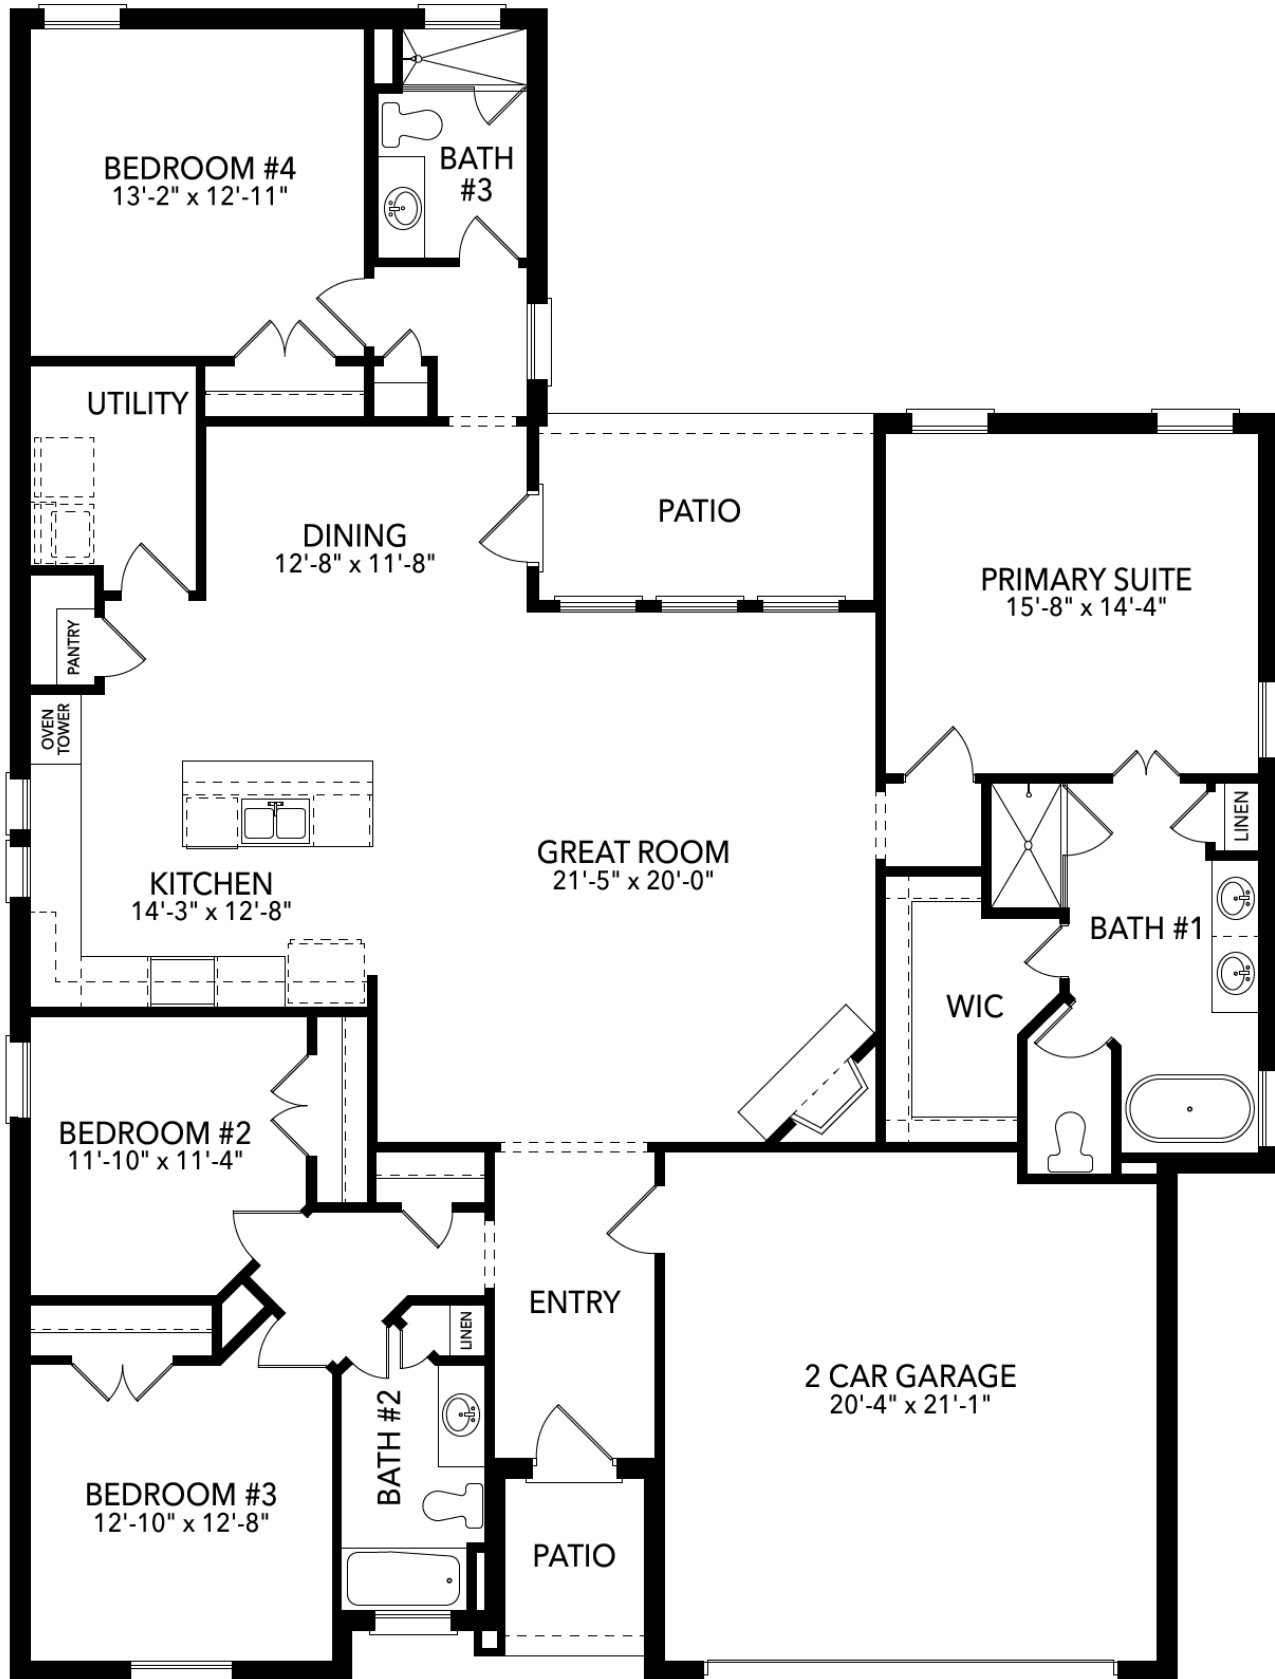

First Floor