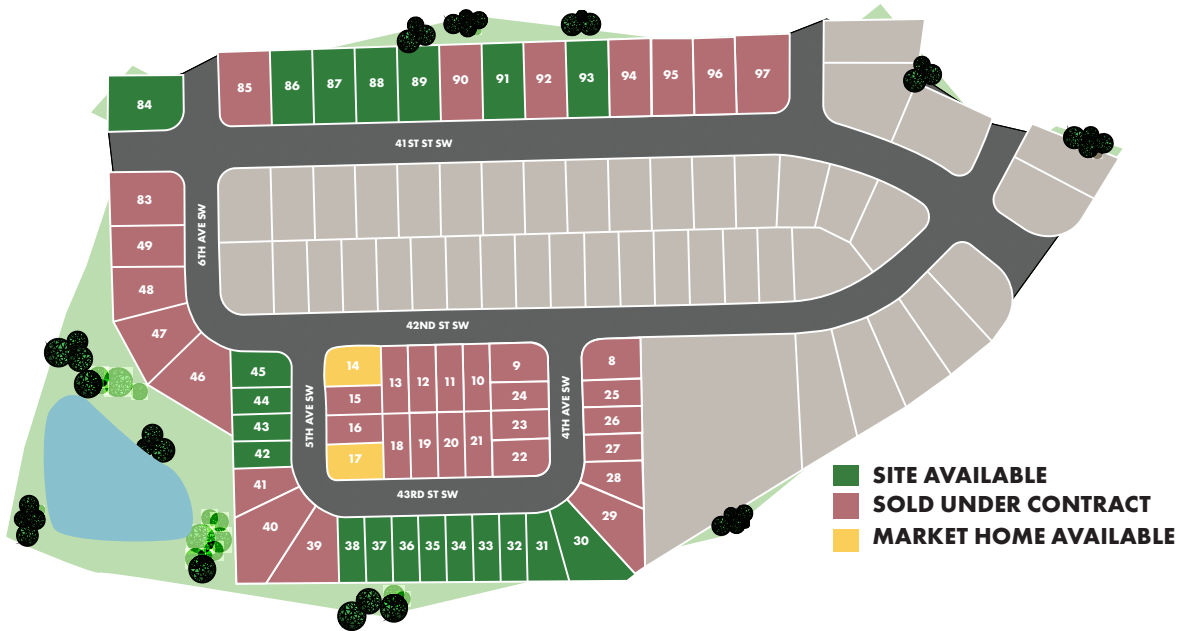

STONEBRIDGE

Altoona, Iowa

AVAILABLE HOMES

**4203 5TH AVENUE SW
\$324,500 - PLAT 1 LOT 14**

**4227 5TH AVE SW
\$329,900 - PLAT 1 LOT 17**

FOR MORE INFORMATION - P: 515-216-1015 | E: INFO@DESTINYHOMESUSA.COM

BUYDESTINYHOMES.COM

STONEBRIDGE

Altoona, Iowa

AVAILABLE HOMESITES

LOT	ADDRESS	LOT SIZE (sq ft)	LOT TYPE
30	400 43rd St. SW	11083	Walkout
31	408 43rd St. SW	6638	Walkout
32	416 43rd St. SW	5511	Walkout
33	424 43rd St. SW	5467	Walkout
34	432 43rd St. SW	5424	Walkout
35	440 43rd St. SW	5381	Walkout
36	502 43rd St. SW	5334	Walkout
37	510 43rd St. SW	5285	Walkout
38	518 43rd St. SW	7079	Daylight
42	4226 5th Ave. SW	4600	Daylight

LOT	ADDRESS	LOT SIZE (sq ft)	LOT TYPE
43	4218 5th Ave. SW	4600	Daylight
44	4210 5th Ave. SW	4600	Daylight
45	4202 5th Ave. SW	6302	Daylight
84	4032 6th Ave. SW	12059	Standard
86	521 41st St. SW	9507	Daylight
87	513 41st St. SW	9507	Daylight
88	505 41st St. SW	9507	Daylight
89	433 41st St. SW	9507	Daylight
91	417 41st St. SW	9507	Daylight
93	401 41st St. SW	9507	Daylight