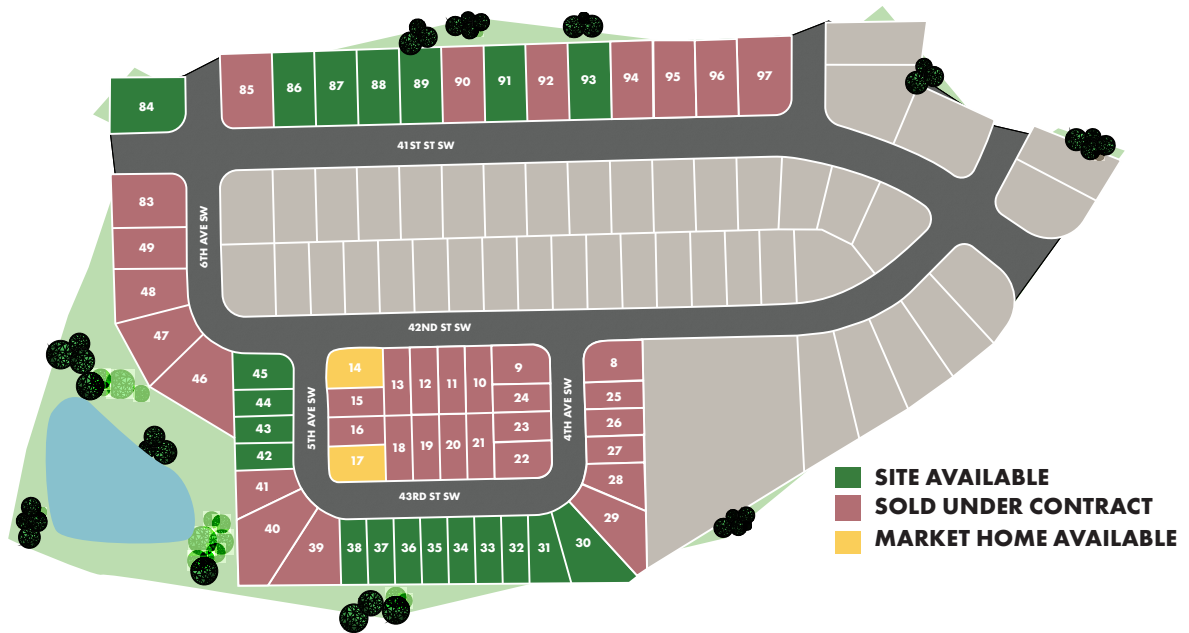

STONEBRIDGE

Altoona, Iowa

AVAILABLE HOMES

**4203 5TH AVENUE SW
\$324,500 - PLAT 1 LOT 14**

**4227 5TH AVE SW
\$329,900 - PLAT 1 LOT 17**

FOR MORE INFORMATION - P: 515-216-1015 | E: INFO@DESTINYHOMESUSA.COM

BUYDESTINYHOMES.COM

STONEBRIDGE

Altoona, Iowa

AVAILABLE HOMESITES

LOT	ADDRESS	LOT SIZE (sq ft)	LOT TYPE
30	400 43rd St. SW	11083	Walkout
31	408 43rd St. SW	6638	Walkout
32	416 43rd St. SW	5511	Walkout
33	424 43rd St. SW	5467	Walkout
34	432 43rd St. SW	5424	Walkout
35	440 43rd St. SW	5381	Walkout
36	502 43rd St. SW	5334	Walkout
37	510 43rd St. SW	5285	Walkout
38	518 43rd St. SW	7079	Daylight
42	4226 5th Ave. SW	4600	Daylight

LOT	ADDRESS	LOT SIZE (sq ft)	LOT TYPE
43	4218 5th Ave. SW	4600	Daylight
44	4210 5th Ave. SW	4600	Daylight
45	4202 5th Ave. SW	6302	Daylight
84	4032 6th Ave. SW	12059	Standard
86	521 41st St. SW	9507	Daylight
87	513 41st St. SW	9507	Daylight
88	505 41st St. SW	9507	Daylight
89	433 41st St. SW	9507	Daylight
91	417 41st St. SW	9507	Daylight
93	401 41st St. SW	9507	Daylight