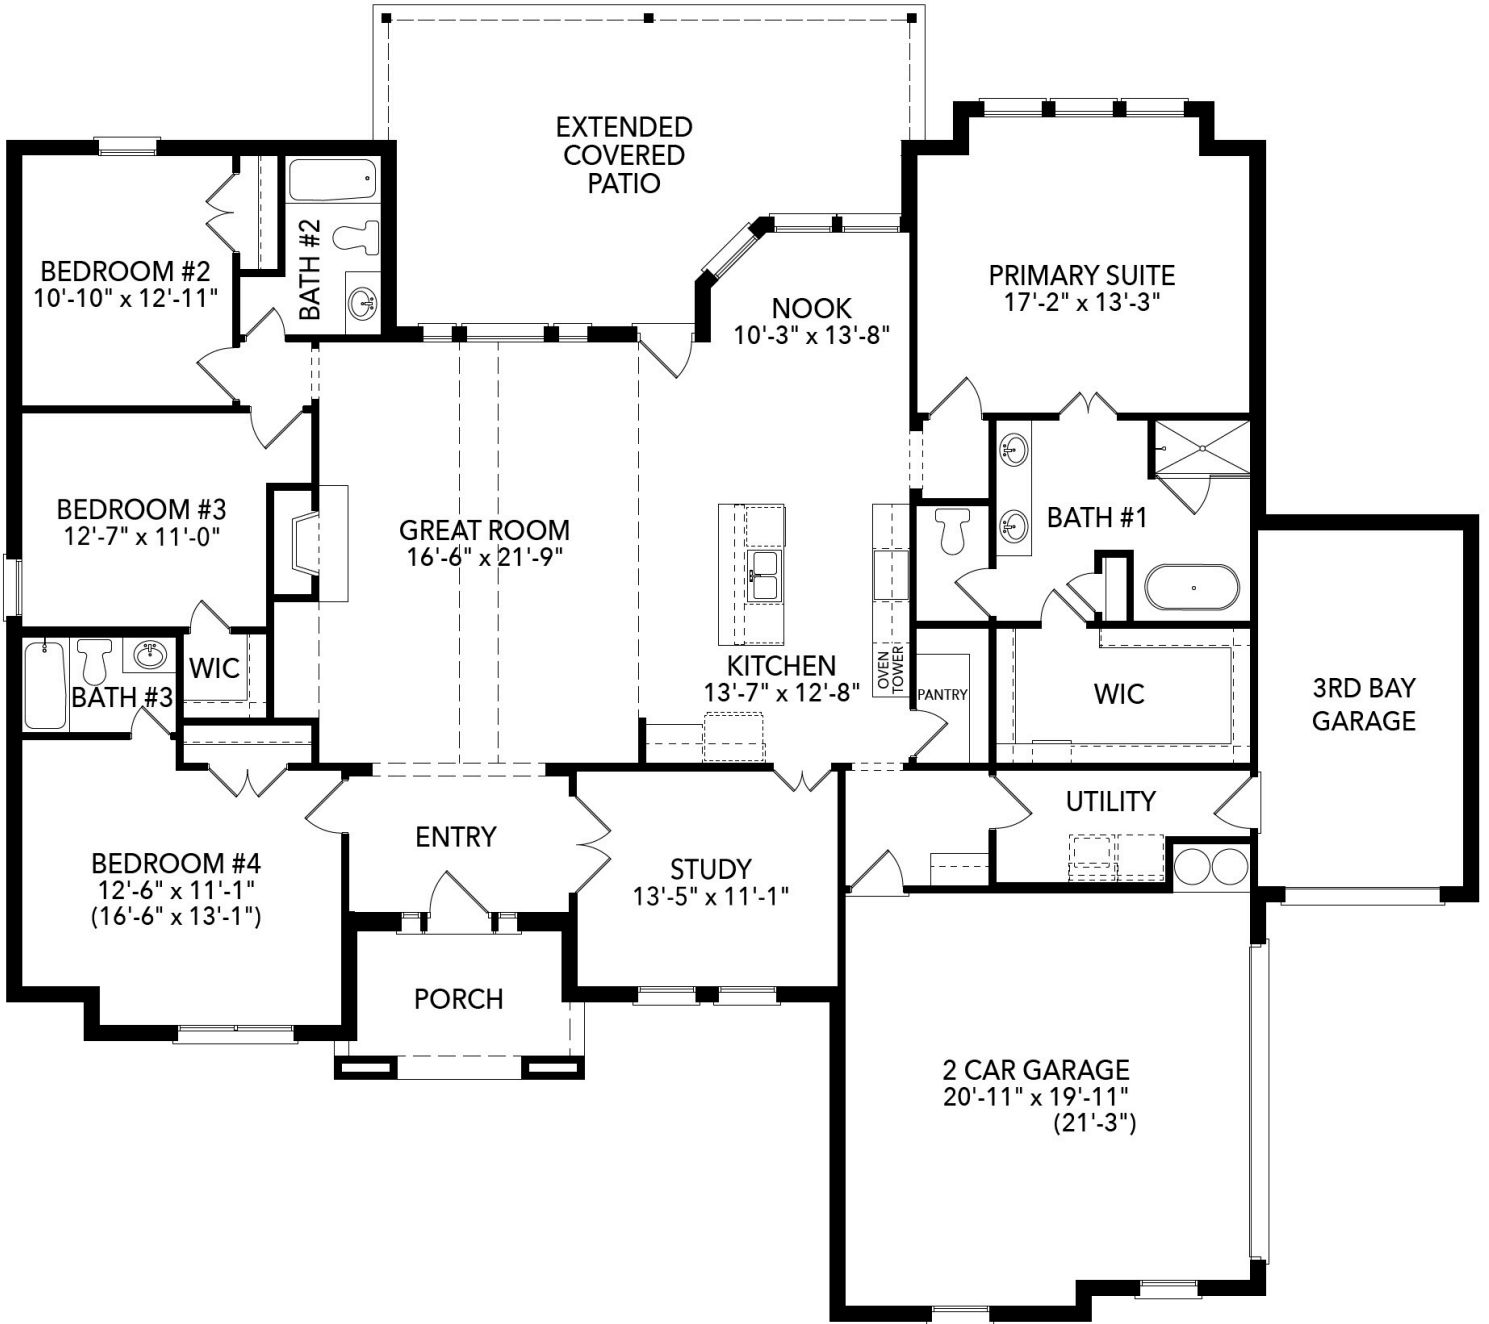

First Floor