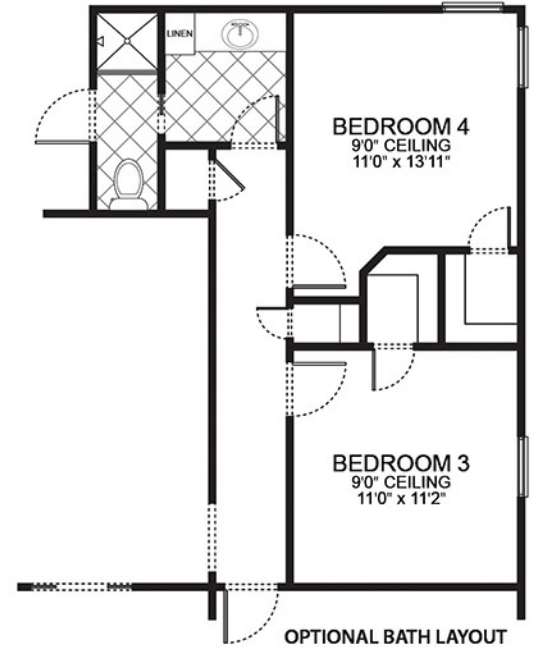

Got Land? Let's Build!

APPROXIMATE FOOTAGES:

LIVING AREA:	2427 SQ. FT.
GARAGE:	502 SQ. FT.
FRONT PORCH:	40 SQ. FT.
BACK PORCH:	247 SQ. FT.
TOTAL UNDER ROOF:	3216 SQ. FT.

www.WGRHomes.com