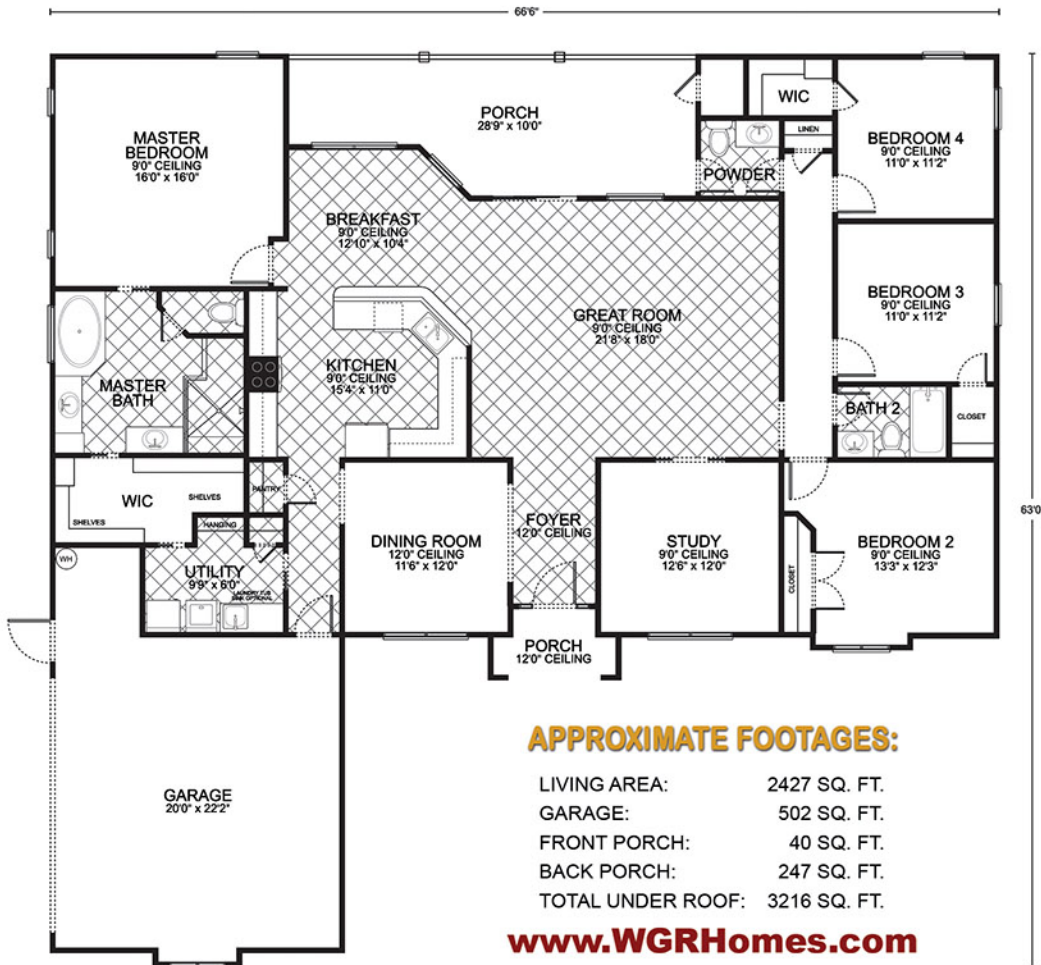

Got Land? Let's Build!

APPROXIMATE FOOTAGES:

LIVING AREA:	2427 SQ. FT.
GARAGE:	502 SQ. FT.
FRONT PORCH:	40 SQ. FT.
BACK PORCH:	247 SQ. FT.
TOTAL UNDER ROOF:	3216 SQ. FT.

www.WGRHomes.com