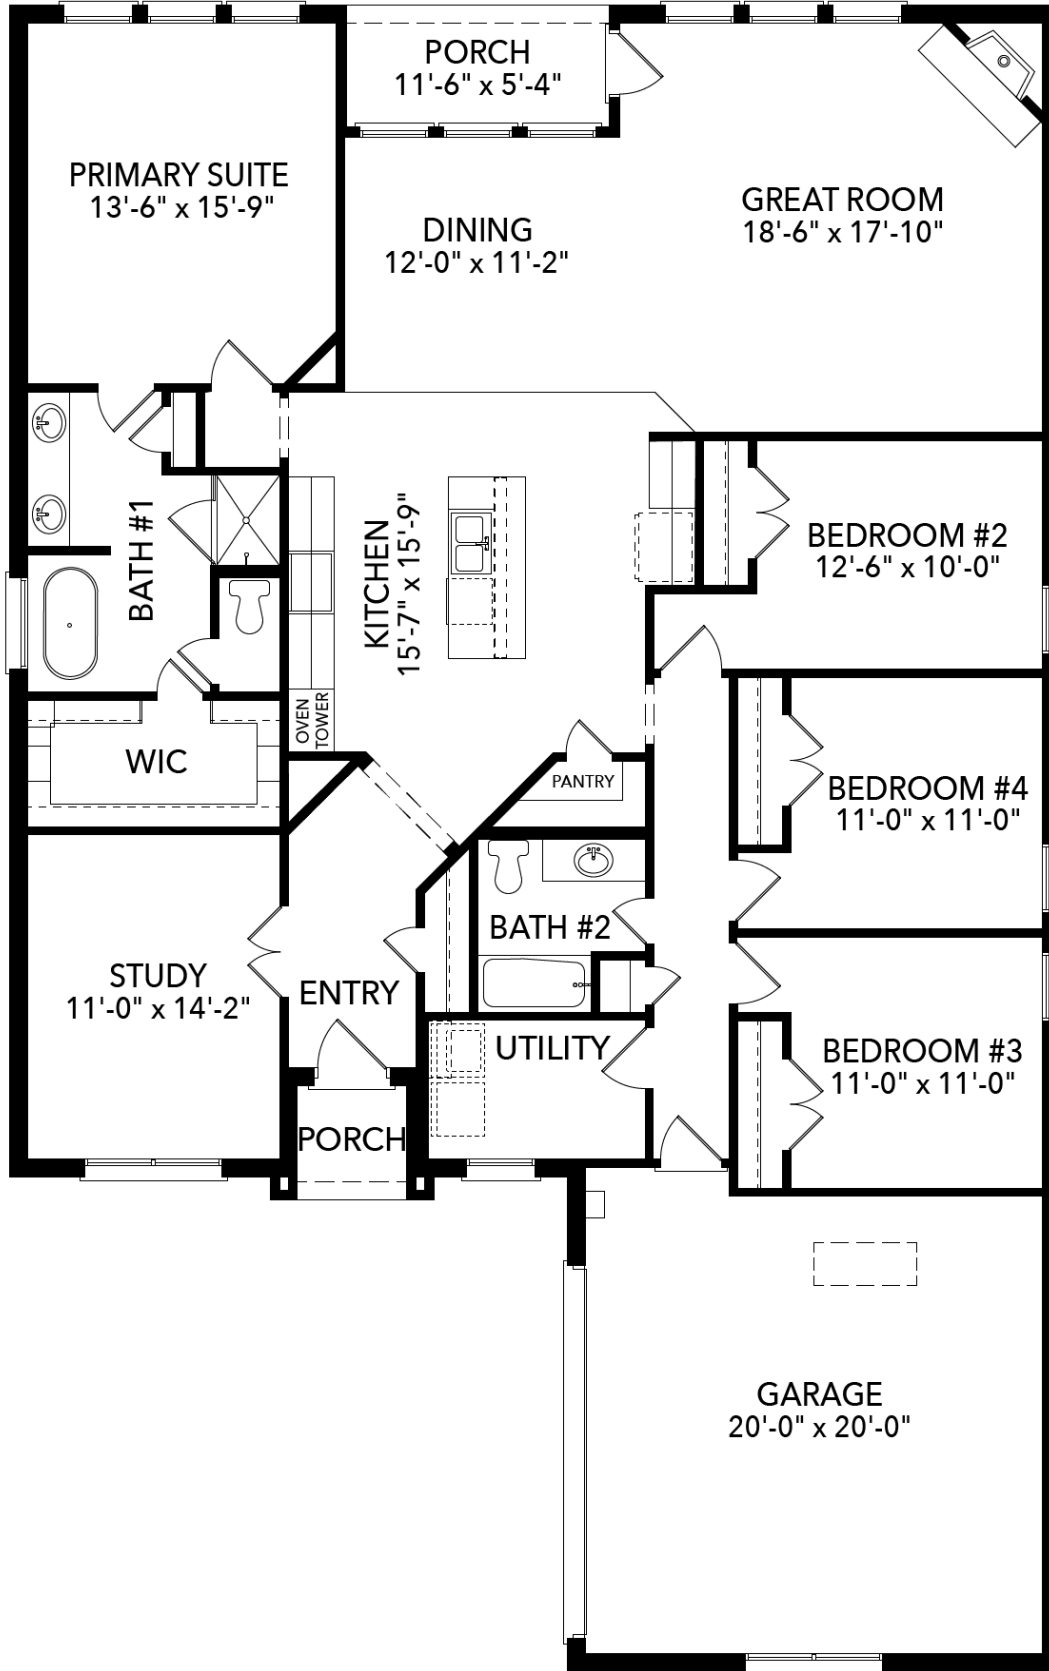

First Floor