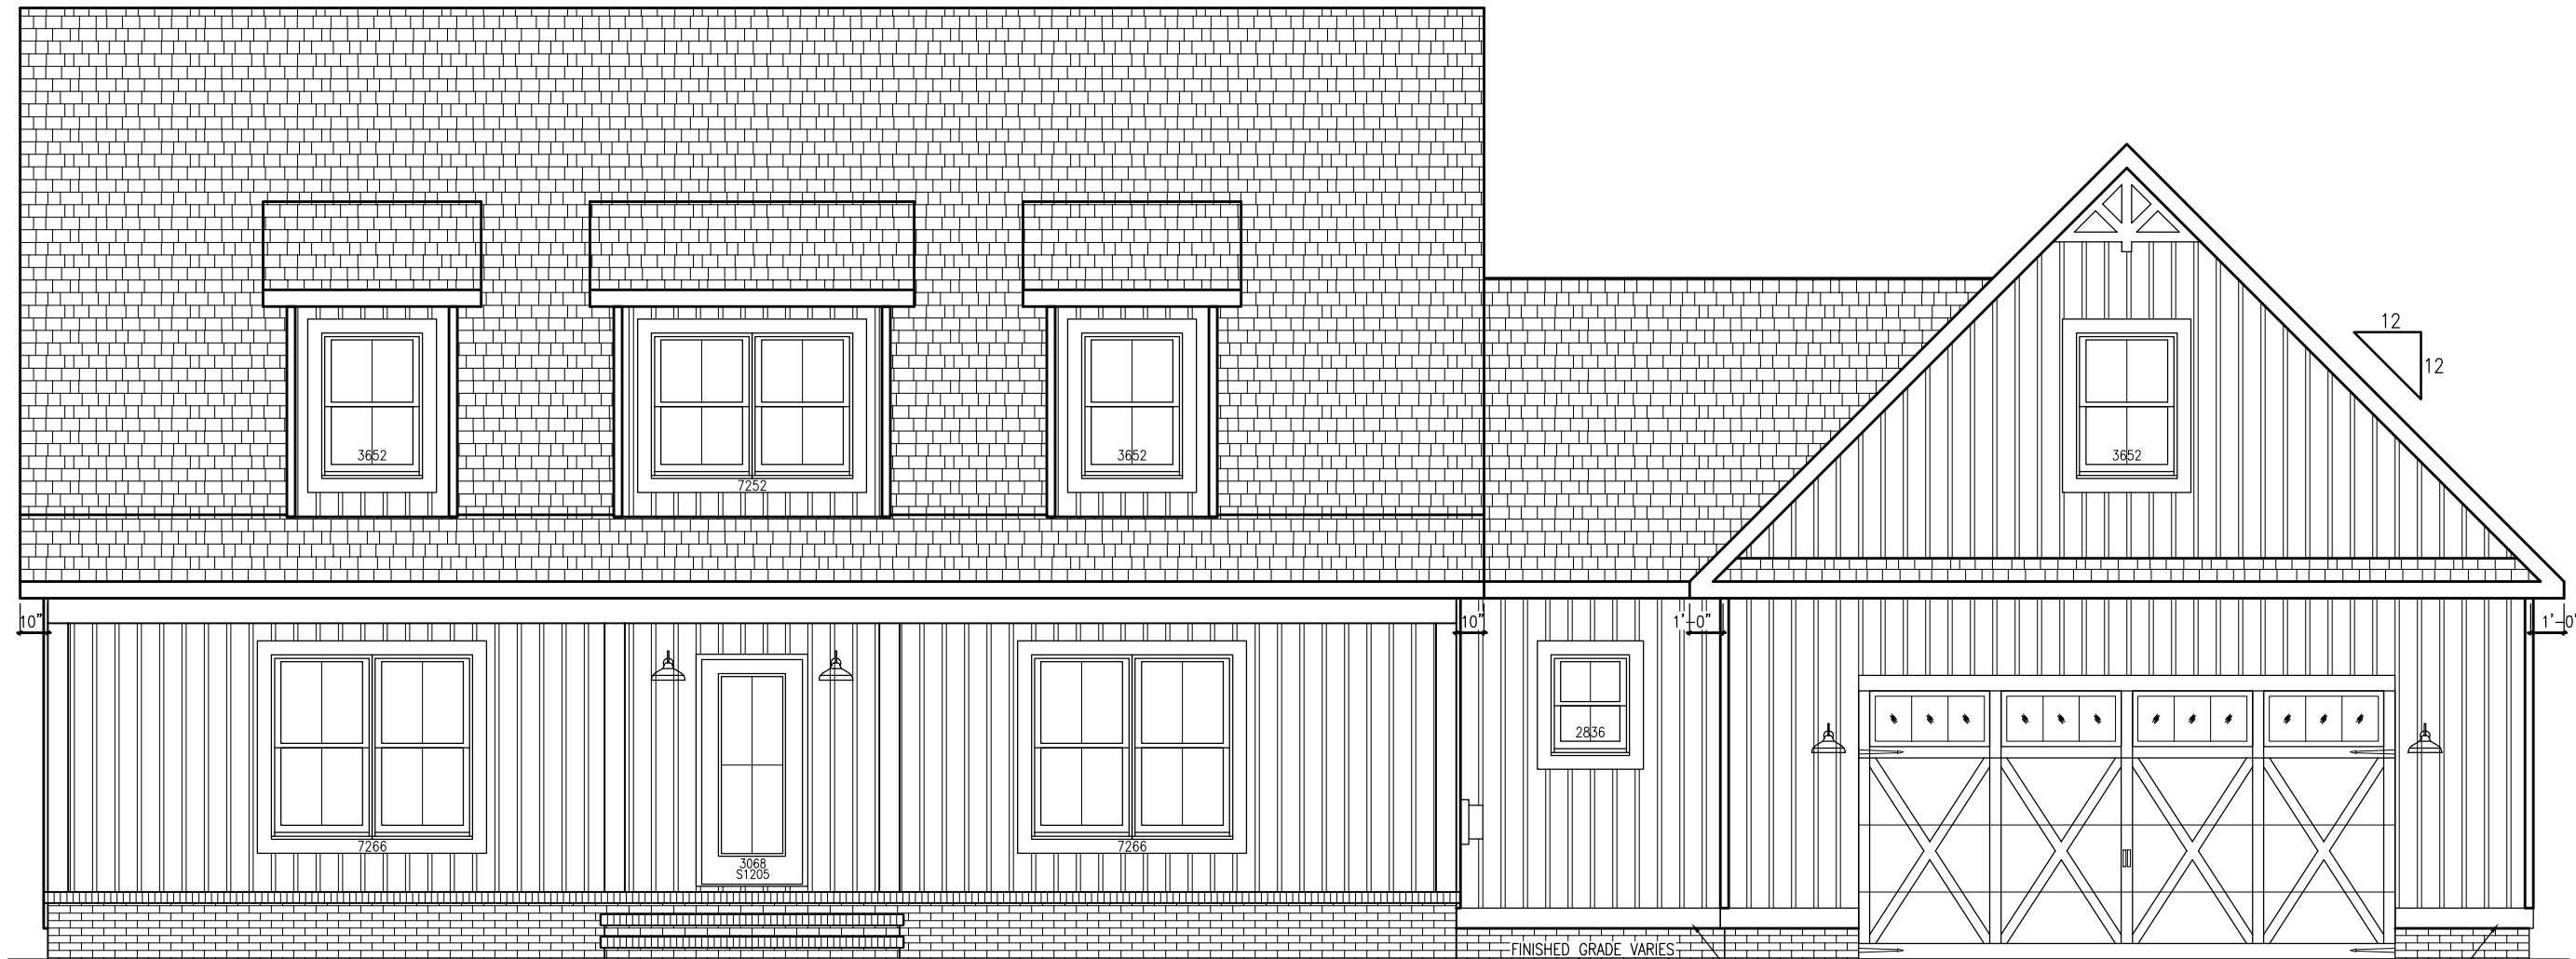

HAYROOSTER
 32' x 42'/50'
 1616 SQ.FT.

BERACAH HOMES
 9590 Nanticoke Business Park Drive
 Greenwood, Delaware 19950
 www.beracahomes.com

STATE, COUNTY, CITY

NAME: BUILDER	CUSTOMER
DRAWN: DRAWN	DATE: ??-??-????
REVISION: Juan Gonzalez HayRooster_PD1	SCALE: AS NOTED
HOUSE STYLE:	Ranch: 32' x 42'/50' (HayRooster)

SHEET:
 L1

PROJECT:
 00-0000
 11/22/2021 2:31 PM

FRONT ELEVATION

Shown w/ the following options not included in base price:

- * 4-Lite Front Door
- * 8' Dormers w/ 7252 Window
- * (2) 5' Dormers w/ 7252 Window
- * Front Shed Porch
- * 5" Lineals
- * 24' x 24' Garage
- * Vertical Siding
- * Additional Coach Light

BERACAH HOMES

9590 Nanticoke Business Park Drive
Greenwood, Delaware 19950
www.beracahomes.com

STATE, COUNTY, CITY

CUSTOMER

DATE: ??-??-????

SCALE: AS NOTED

BUILDER

DRAWN: Juan Gonzalez
HayRooster_PD1

REVISION: Juan Gonzalez
HayRooster_PD1

Ranch: 32' x 42'/50' (HayRooster)

SHEET:

LIT-ELEV

PROJECT:

00-0000