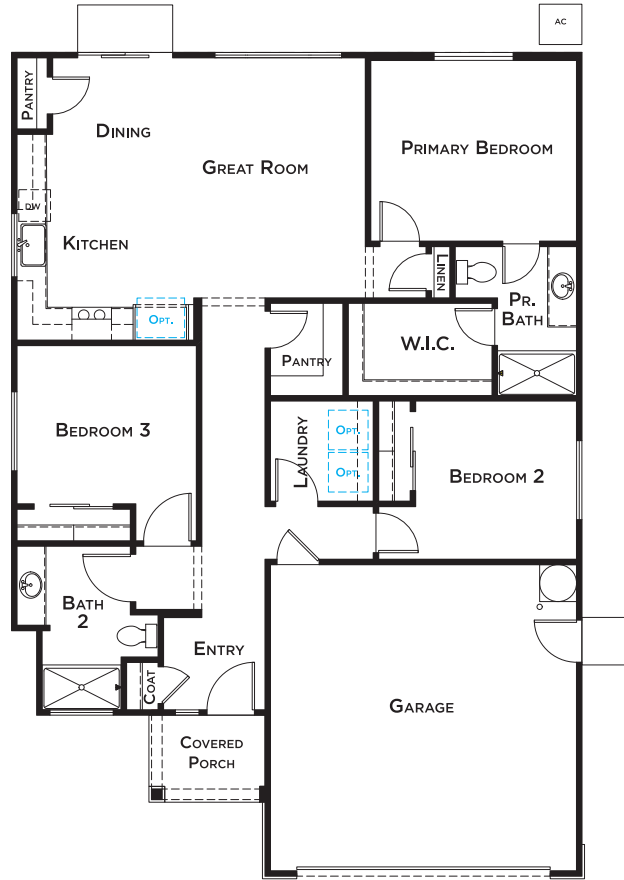

RESIDENCE 5

1,310

SQUARE FEET

3

BEDROOMS

2

BATHROOMS

OPEN GREAT ROOM

NOT MODELED

ELEVATION A