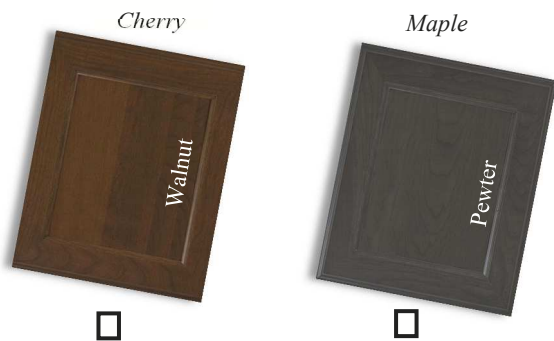

Milan– Flush Door (Maple)

Hampton– Raised (painted mdf)

Arlington– Raised (Maple)

Arlington– Raised (painted mdf)

Annandale– Recessed

Annandale– Recessed (painted mdf)

Additional Cabinet
Upgrades
on next page