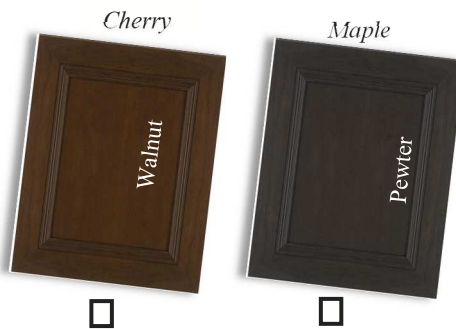

Series 6 (cont.) Carriage House (full overlay)

Lancaster– Recessed
(5-piece drawer front)

Wentworth– Raised (maple)
(5-piece drawer front)

Foxwood– Recessed (painted mdf)
(5-piece drawer front)

Lancaster– Recessed (painted mdf)
(5-piece drawer front)

Foxwood– Recessed
(5-piece drawer front)

Wentworth– Raised (painted mdf)
(5-piece drawer front)

Kitchen

Owner's Bath

Drawer Base

Bathroom #2

Drawer Base

Bathroom #3*