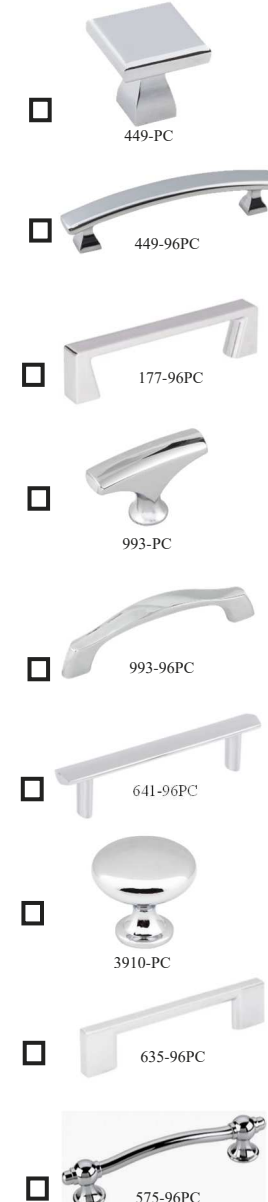

Avalon– Shaker Style (painted mdf)
(5-piece drawer front)

Arlington– Raised (Cherry)

Lancaster– Recessed (painted mdf)
(5-piece drawer front)

Foxwood– Recessed (Maple)
(5-piece drawer front)

Foxwood– Recessed (painted mdf)
(5-piece drawer front)

Series 6 (cont.) Carriage House (full overlay)

Lancaster– Recessed
(5-piece drawer front)

Wentworth– Raised (maple)
(5-piece drawer front)

Foxwood– Recessed (painted mdf)
(5-piece drawer front)

Lancaster– Recessed (painted mdf)
(5-piece drawer front)

Foxwood– Recessed
(5-piece drawer front)

Wentworth– Raised (painted mdf)
(5-piece drawer front)

Kitchen

Owner's Bath

Drawer Base

Bathroom #2

Drawer Base

Bathroom #3*

Optional Kitchen Cabinet Trash Can

▪ sample available

Standard Series 1 Cabinet Hardware

Satin Nickel

Brushed Pewter

Brushed Oil Rubbed Bronze

Polished Chrome

Kitchen