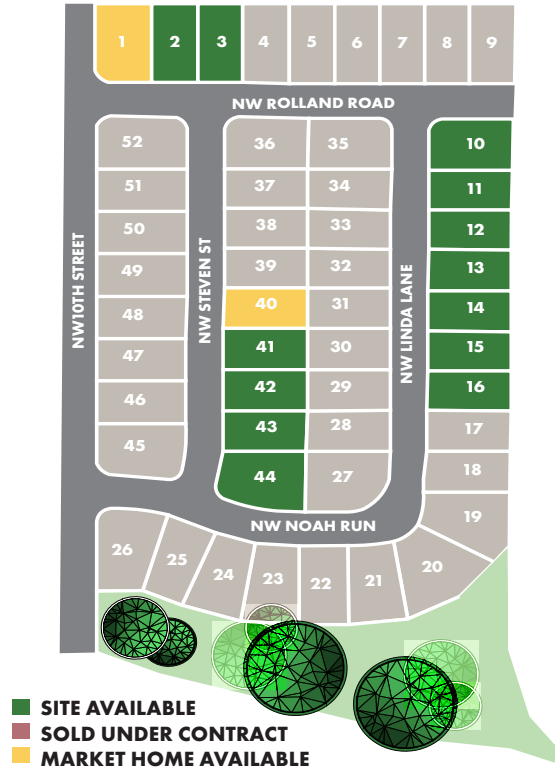

# PARKSIDE

## Waukee, Iowa

### AVAILABLE HOMESITES

Lot #	Address	Lot Size (sq ft)	Lot Style	Lot #	Address	Lot Size (sq ft)	Lot Style
2	955 NW Rolland Rd	10800	Standard	15	1385 NW Linda Ln	9450	Standard
3	945 NW Rolland Rd	10500	Standard	16	1375 NW Linda Ln	9450	Standard
10	1435 NW Linda Ln	12286	Standard	41	1385 NW Steven St	9787	Standard
11	1425 NW Linda Ln	9450	Standard	42	1375 NW Steven St	9756	Standard
12	1415 NW Linda Ln	9450	Standard	43	1365 NW Steven St	9621	Standard
13	1405 NW Linda Ln	9450	Standard	44	1355 NW Steven St	14200	Standard
14	1395 NW Linda Ln	9788	Standard				