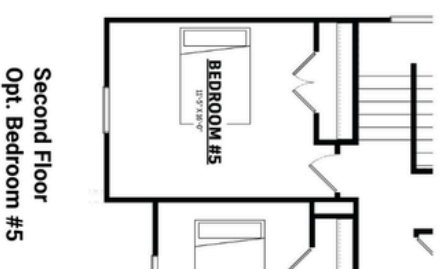

DECLARATION HOMES

LIBERTY

Elevation A

Elevation B

Liberty Features

- 4 to 5 Bedrooms
- 2.5 Bathrooms
- Flex Room
- Upstairs Loft

LIBERTY

2389 Square Feet