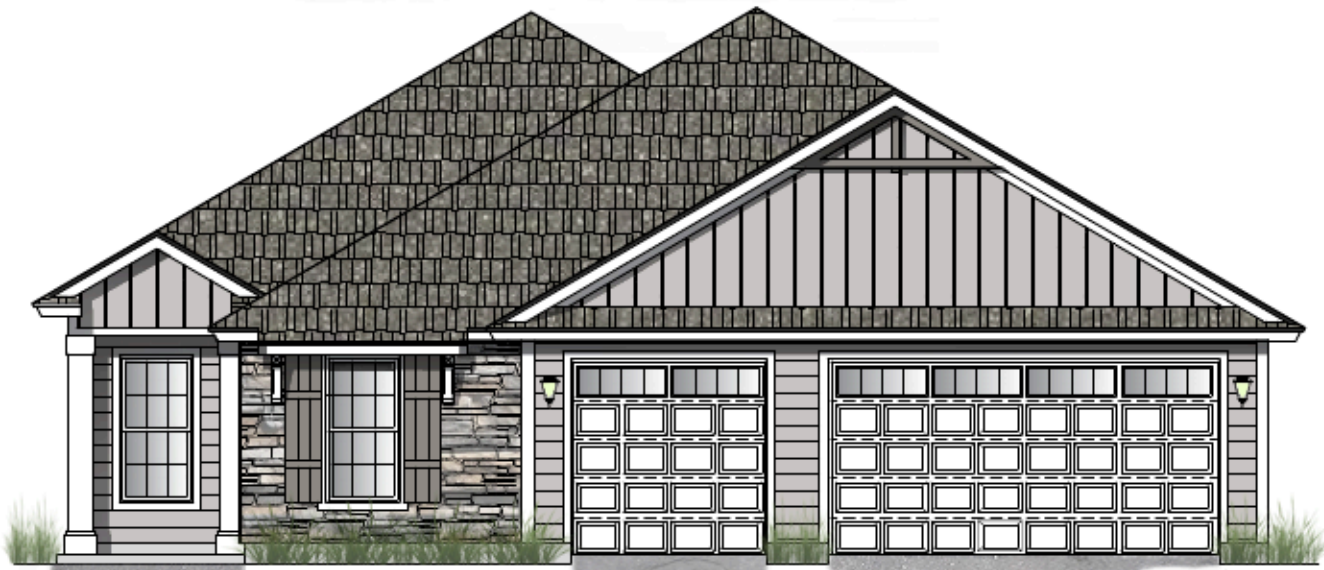

# Plan 2023

4 Bedroom-3 Bath

2023 Square Feet

Width: 49'-0" Depth: 74'-0"

*A-Lap*

*B-Lap*

*C-Lap*

# Plan 2023

4 Bedroom-3 Bath

2023 Square Feet

Width: 49'-0" Depth: 74'-0"