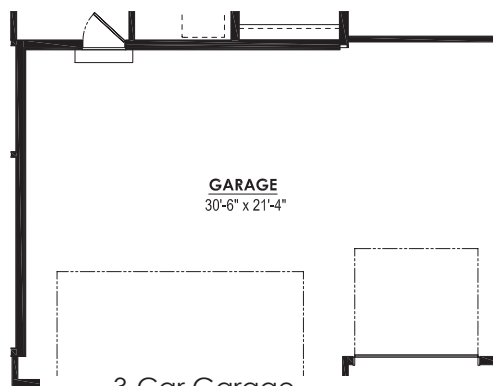

THE CHARLESTON

1,900 SQ. FT.
3 BED | 2 BATH

1st FLOOR
1,900 Sq. Ft.

Predesigned Options:

Dinette Bump

3-Car Garage

Sunroom

Luxury Primary Bath