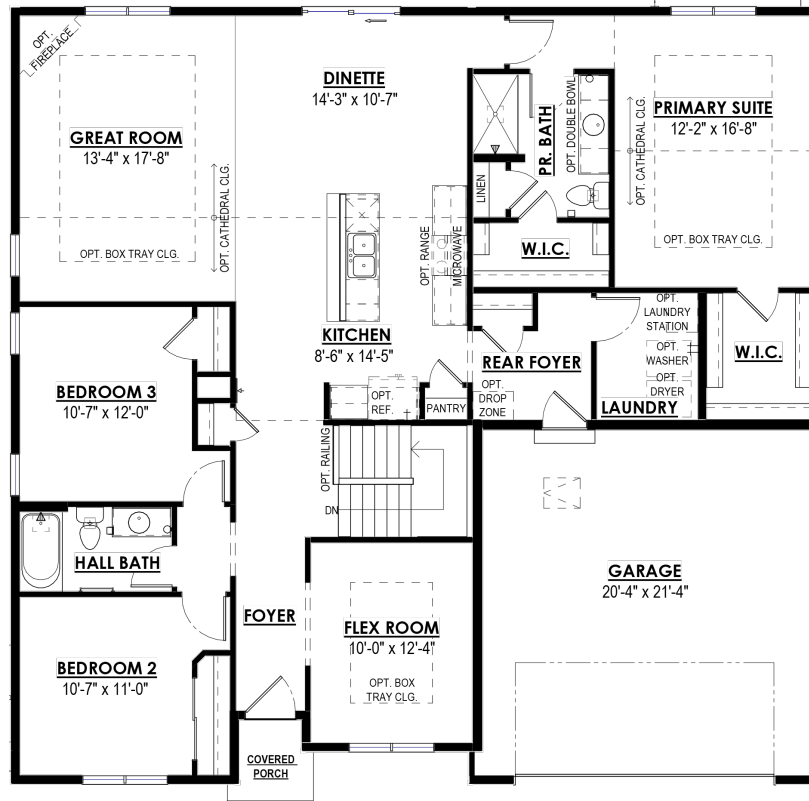

THE CHARLESTON

1,900 SQ. FT.
3 BED | 2 BATH

Classic

Craftsman

Prairie

Country Cottage

English Cottage

HARBOR HOMES

THE CHARLESTON

1,900 SQ. FT.
3 BED | 2 BATH

1st FLOOR
1,900 Sq. Ft.

Predesigned Options:

Dinette Bump

3-Car Garage

Sunroom

Luxury Primary Bath