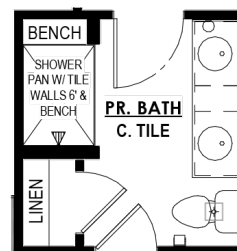

THE CHARLESTON

1,900 SQ. FT.
3 BED | 2 BATH

1st FLOOR
1,900 Sq. Ft.

Predesigned Options:

Dinette Bump

3-Car Garage

Sunroom

Luxury Primary Bath