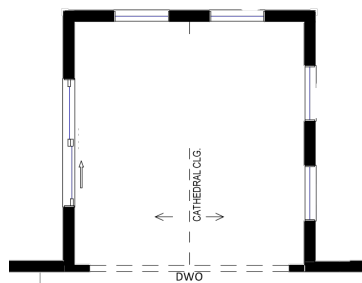

THE CHARLESTON

1,900 SQ. FT.
3 BED | 2 BATH

1st FLOOR
1,900 Sq. Ft.

Predesigned Options:

Dinette Bump

3-Car Garage

Sunroom

Luxury Primary Bath