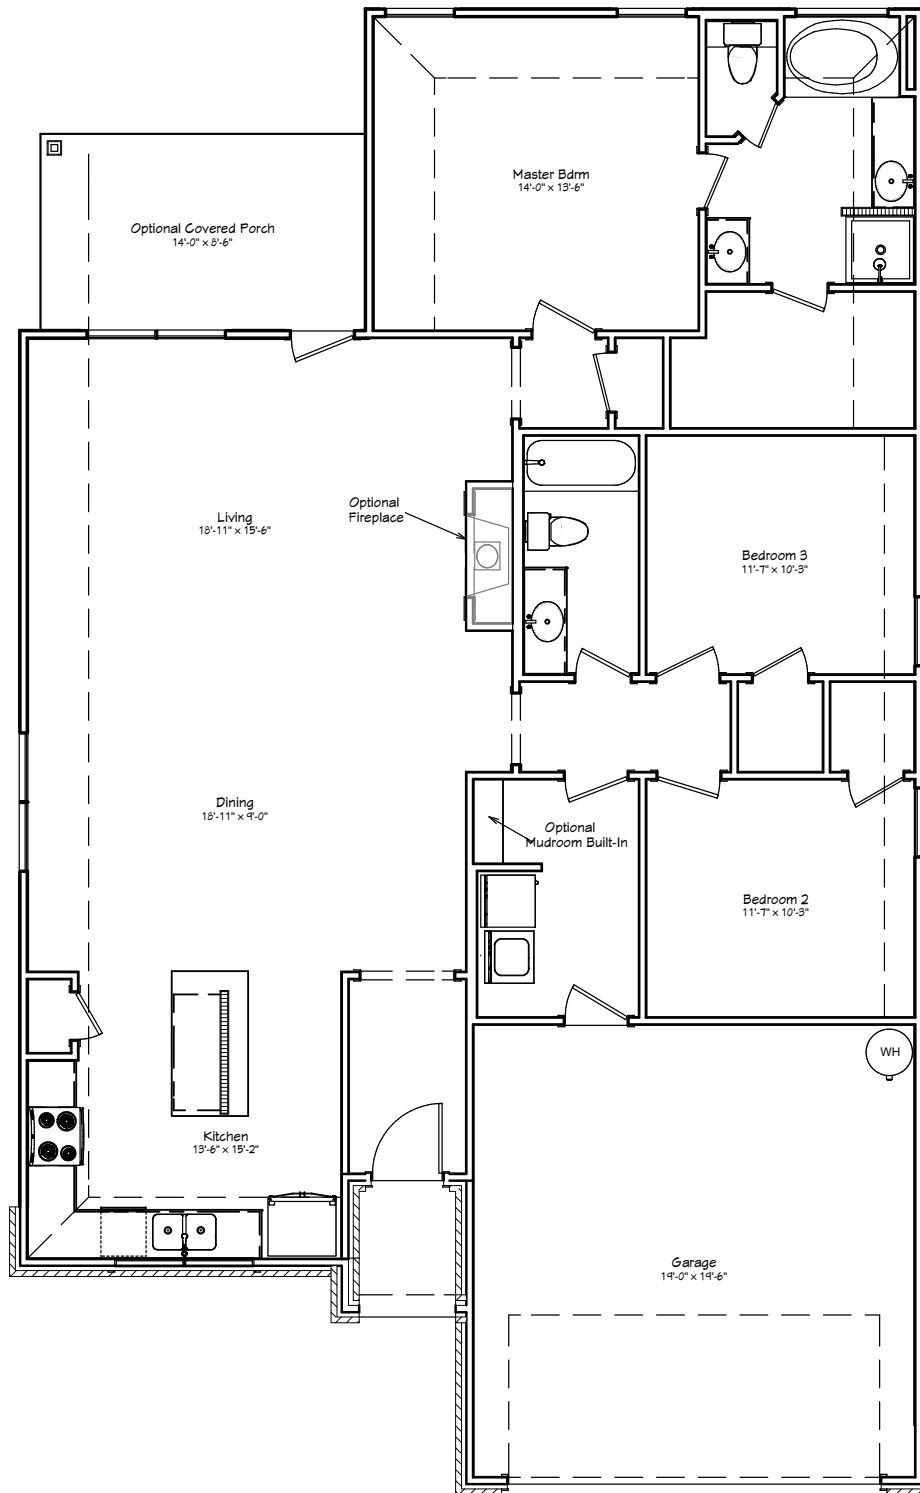

THE ROSE - SIGNATURE SERIES

Elevation A

Elevation B
* Upgrade 1

Elevation C
* Upgrade 2

1700 SF | 3 Bedrooms | 2 Bathrooms | Mudroom

THE ROSE - SIGNATURE SERIES

1700 SF | 3 Bedrooms | 2 Bathrooms | Mudroom