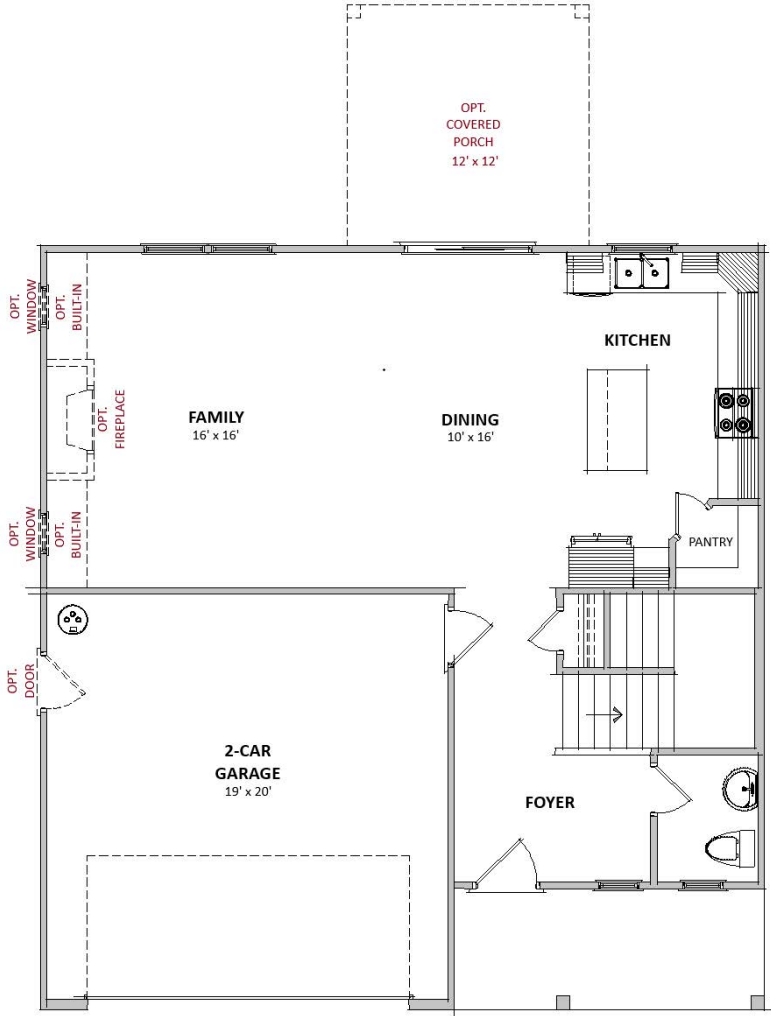

## Albemarle

2,022 sq ft

Four bedrooms

Two and a half bathrooms

A

# Albemarle

First floor

Second floor

Equal Housing Opportunity. All plans, renderings and details are approximate and subject to change without notice. Illustration may not represent finished detail.

\*Options: All options are neighborhood specific, please refer to the Neighborhood Standard Features Sheet.

Floorplans reflect elevation A and there may be minor differences in plans and square footage with other elevations.