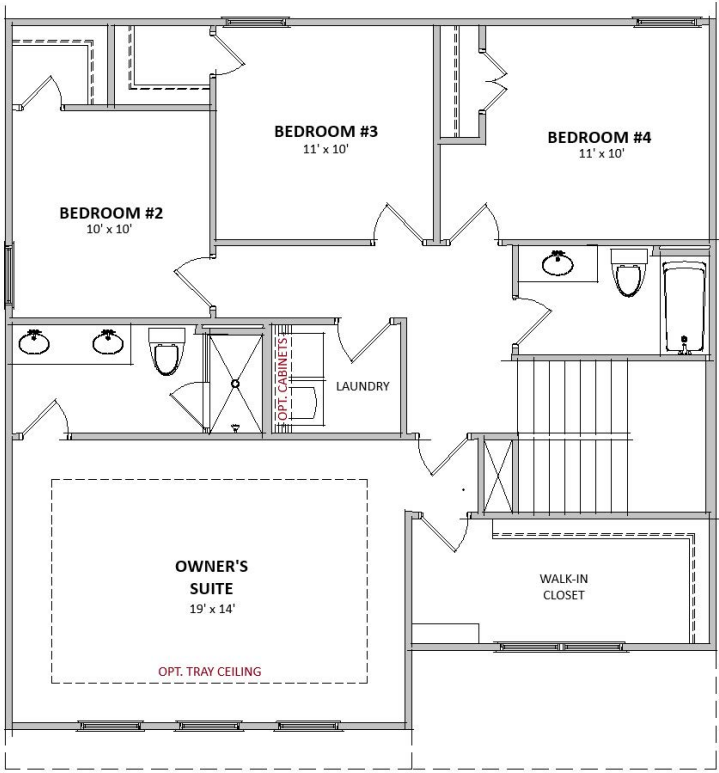

## Albemarle

2,022 sq ft

Four bedrooms

Two and a half bathrooms

A

# Albemarle

First floor

Second floor

Equal Housing Opportunity. All plans, renderings and details are approximate and subject to change without notice. Illustration may not represent finished detail.

\*Options: All options are neighborhood specific, please refer to the Neighborhood Standard Features Sheet.

Floorplans reflect elevation A and there may be minor differences in plans and square footage with other elevations.