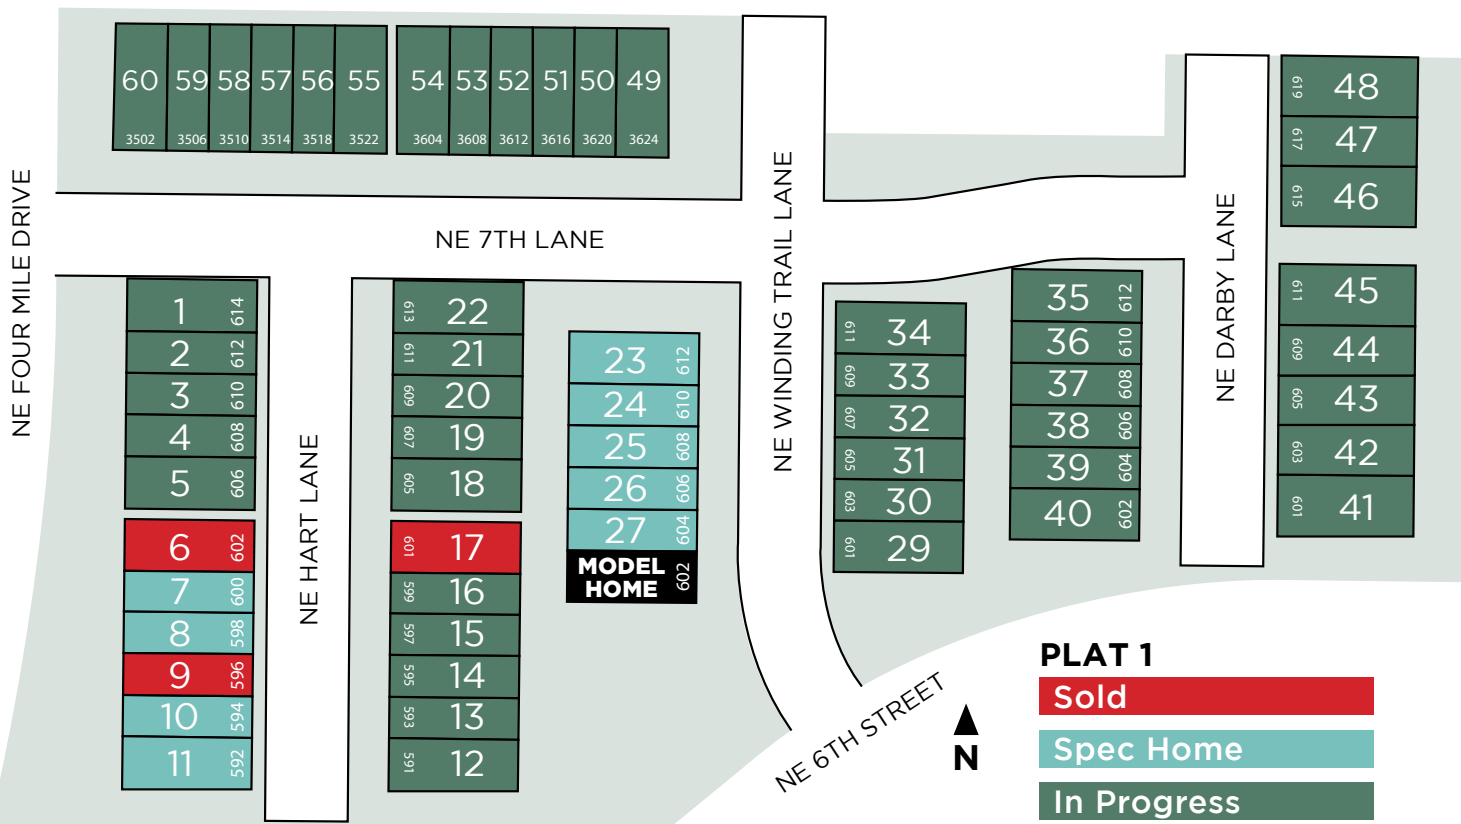

DEER CREEK ROWHOMES

PLAT 1

ANKENY

www.jerryshomes.com

PLAT 1

- Sold** (Red bar)
- Spec Home** (Teal bar)
- In Progress** (Green bar)

LOT #	ADDRESS	TYPE	MODEL	PRICE
7	600 NE Hart Ln	3 Bed	EVERLY	\$249,990
8	598 NE Hart Ln	2 Bed	DALTON	\$244,990
10	594 NE Hart Ln	2 Bed	DALTON	\$244,990
11	592 NE Hart Ln	3 Bed End	EVERLY	\$254,990
23	612 NE Winding Trail Ln	2 Bed End	DALTON	\$249,990
24	610 NE Winding Trail Ln	3 Bed	EVERLY	\$249,990
25	608 NE Winding Trail Ln	2 Bed	DALTON	\$244,990
26	606 NE Winding Trail Ln	3 Bed	EVERLY	\$249,990
27	604 NE Winding Trail Ln	2 Bed	DALTON	\$244,990

John Gentile | 515.771.6407 | John@johngentilerealtor.com

Listing information subject to change without notice.

#SINCE1957

JERRY'S HOMES

Our history builds your future.

Daylight lots are an additional \$4,000 above listing price. Walkout lots are an additional \$7,000 above listing price.