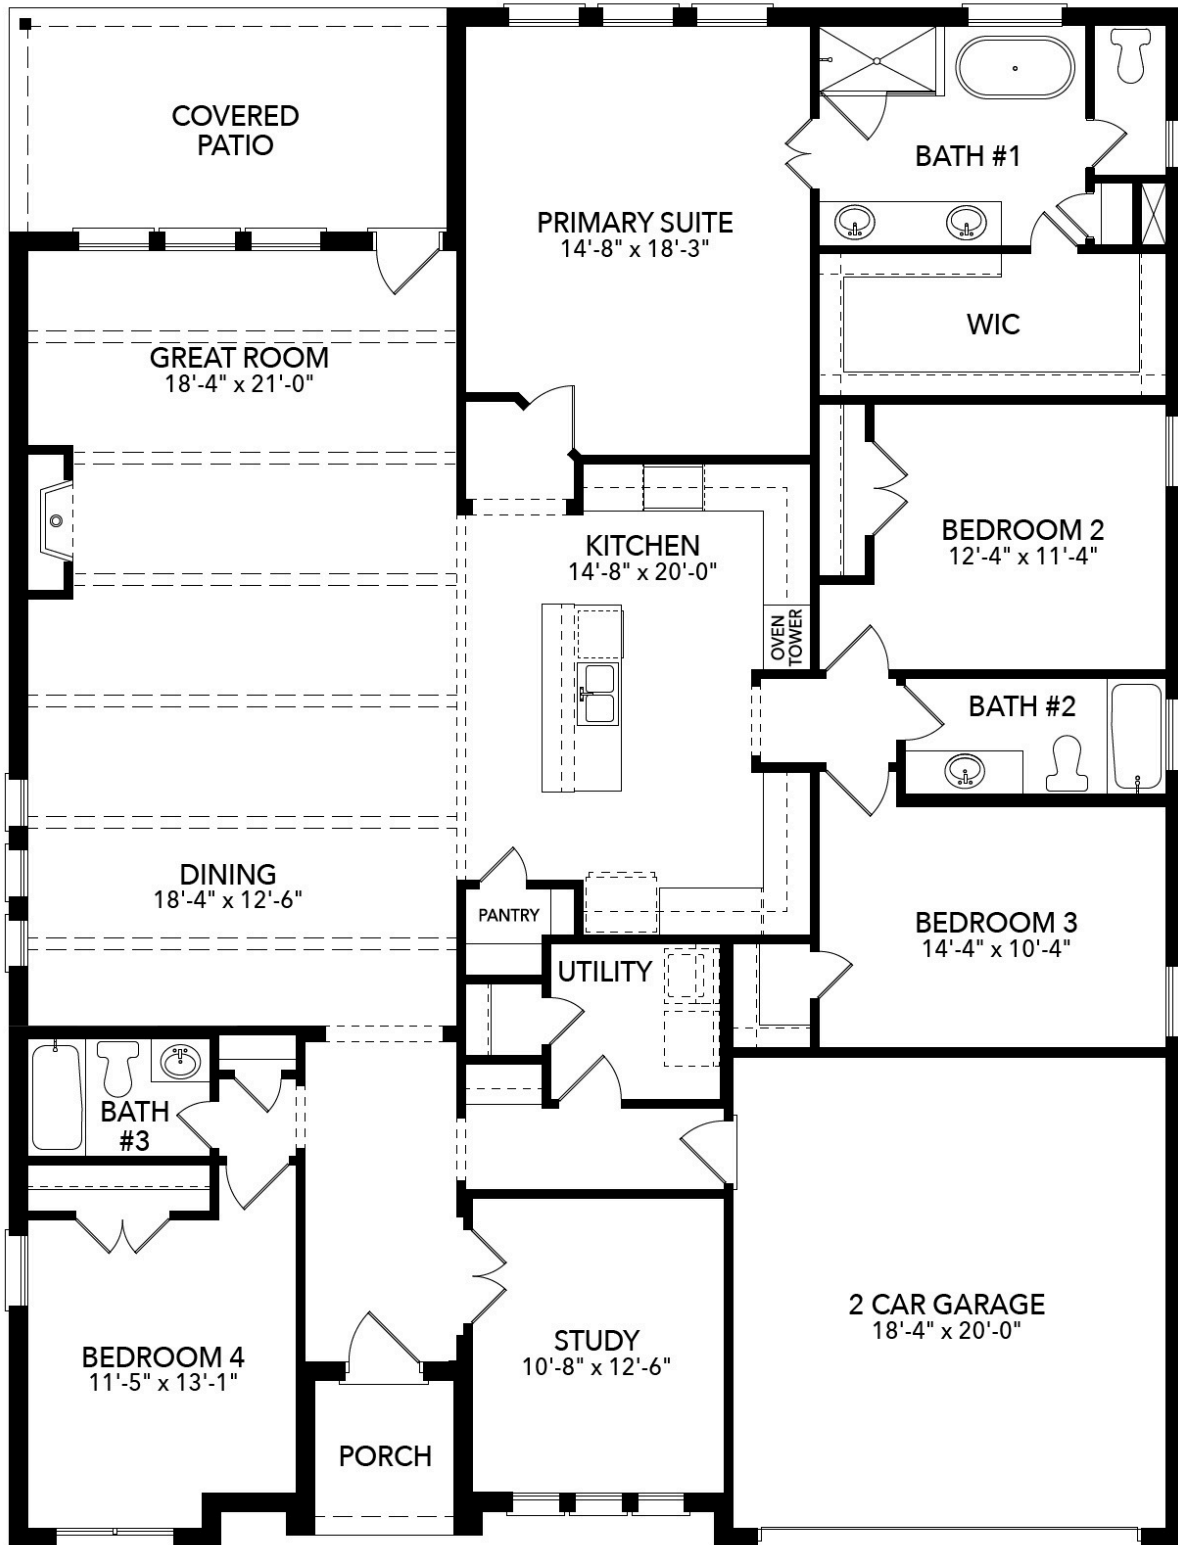

First Floor