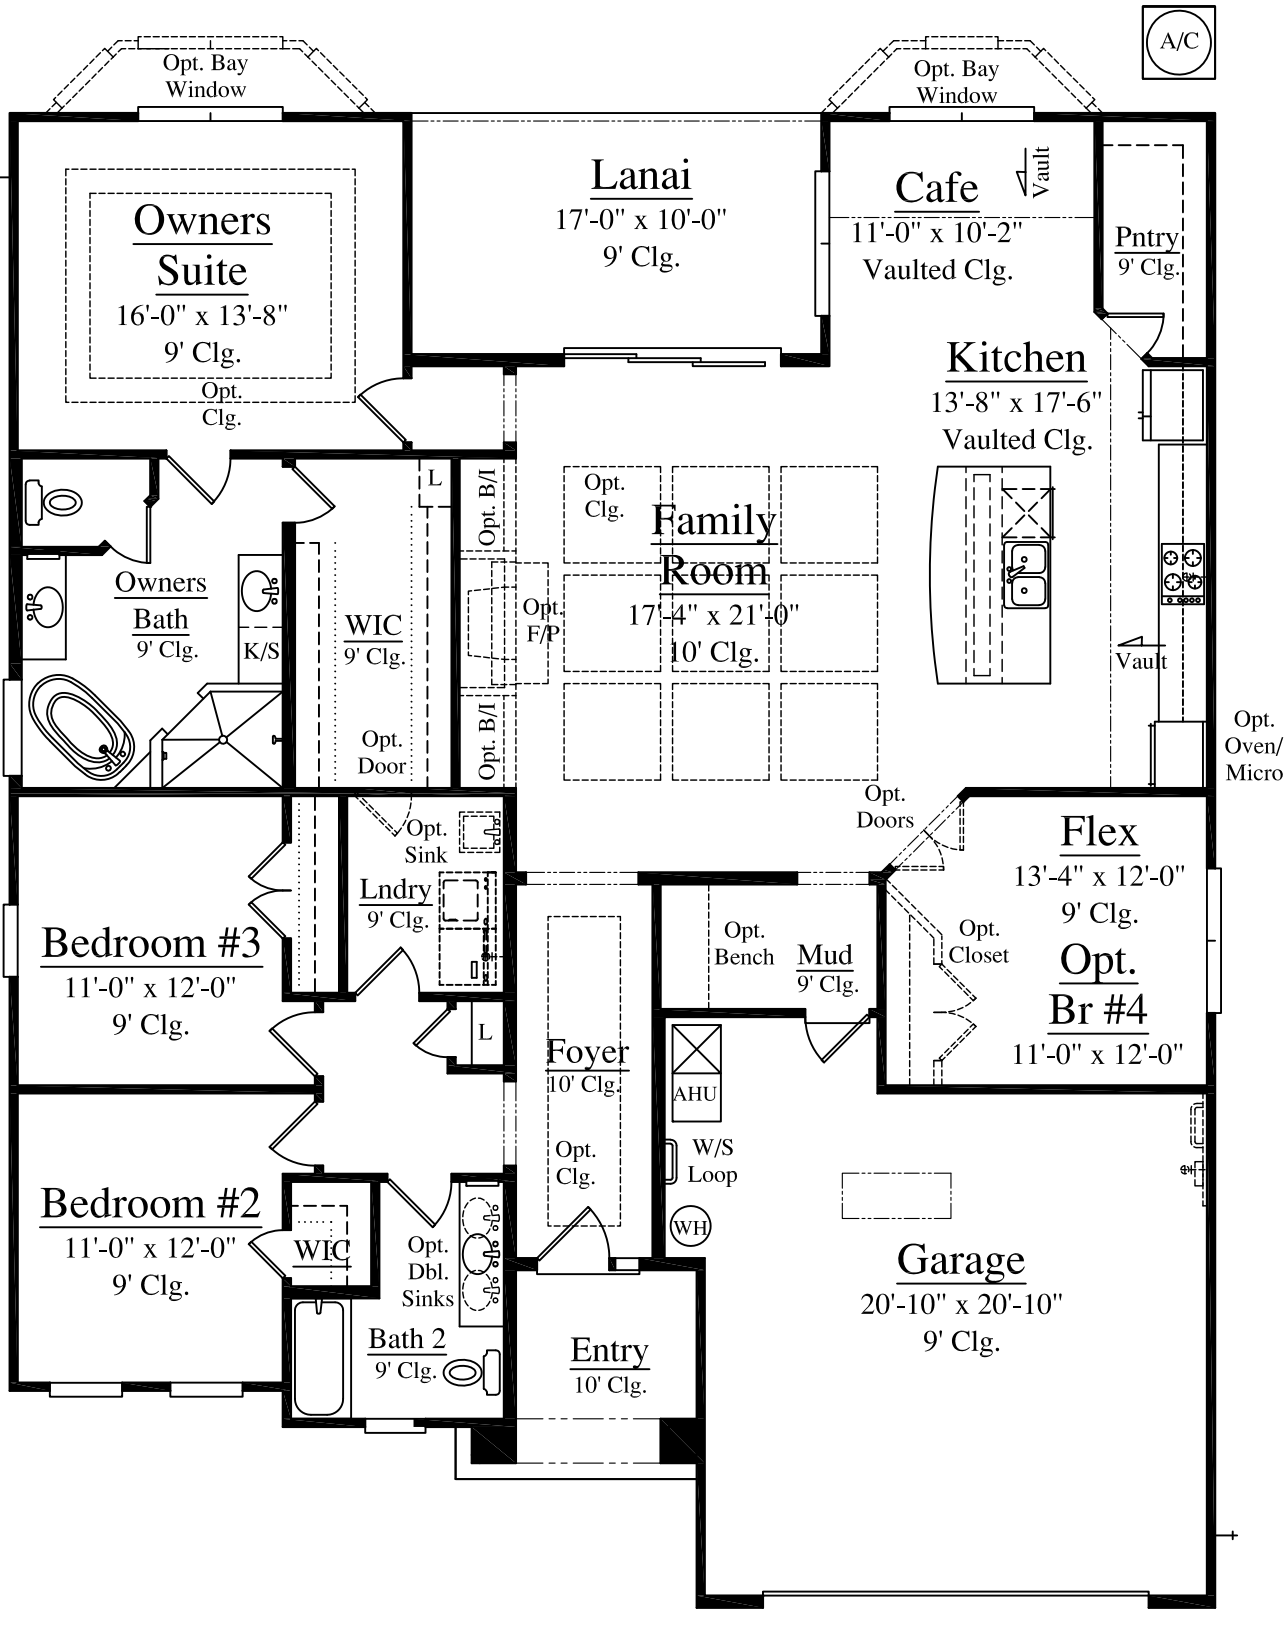

Plan 2154

3 Bedroom - 2 Bath

Width: 50'-0" Depth: 62'-0"

2154 Square Feet

A-Lap

B-Lap

C-Lap

Plan 2154

3 Bedroom - 2 Bath

Width: 50'-0" Depth: 62'-0"

2154 Square Feet

Powder Bath
ILO Mud Room

Full Bath
ILO Mud Room
Adds 28 Square Feet