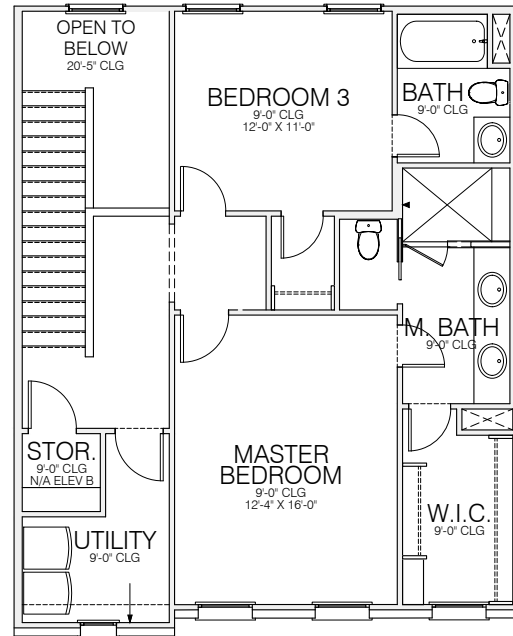

© 2019 Megatel Homes Inc. All Rights Reserved

1st Floor Plan

3rd Floor Plan

2nd Floor Plan

Base Plan..... 2,179 sf

Deck Landing Elevation D 26 sf

**Roof Deck
Elevation D Only**

REVISED 08/31/21