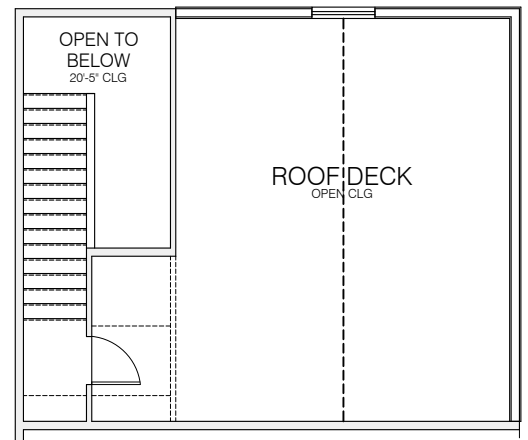

© 2019 Megatel Homes Inc. All Rights Reserved

1st Floor Plan

3rd Floor Plan

2nd Floor Plan

Base Plan..... 2,179 sf

Deck Landing Elevation D 26 sf

**Roof Deck
Elevation D Only**

REVISED 08/31/21