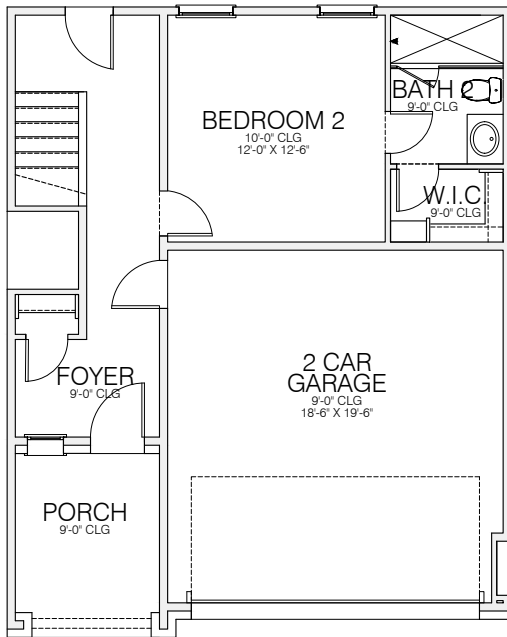

© 2019 Megatel Homes Inc. All Rights Reserved

1st Floor Plan

3rd Floor Plan

2nd Floor Plan

Base Plan..... 2,179 sf

Deck Landing Elevation D 26 sf

**Roof Deck
Elevation D Only**

REVISED 08/31/21