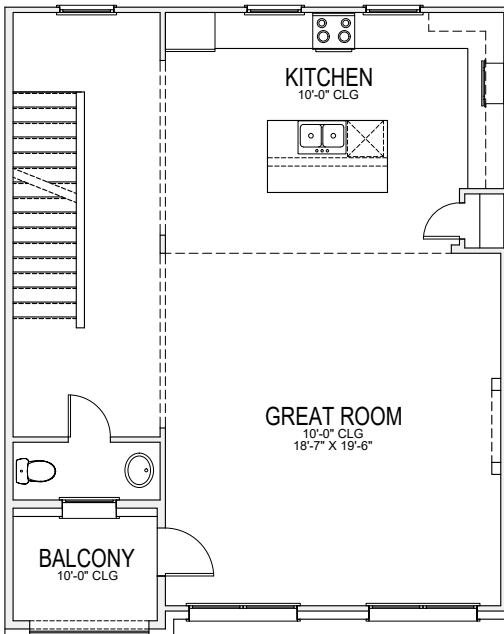

© 2019 Megatel Homes Inc. All Rights Reserved

1st Floor Plan

3rd Floor Plan

2nd Floor Plan

Base Plan..... 2,179 sf

Deck Landing Elevation D 26 sf

**Roof Deck
Elevation D Only**

REVISED 08/31/21