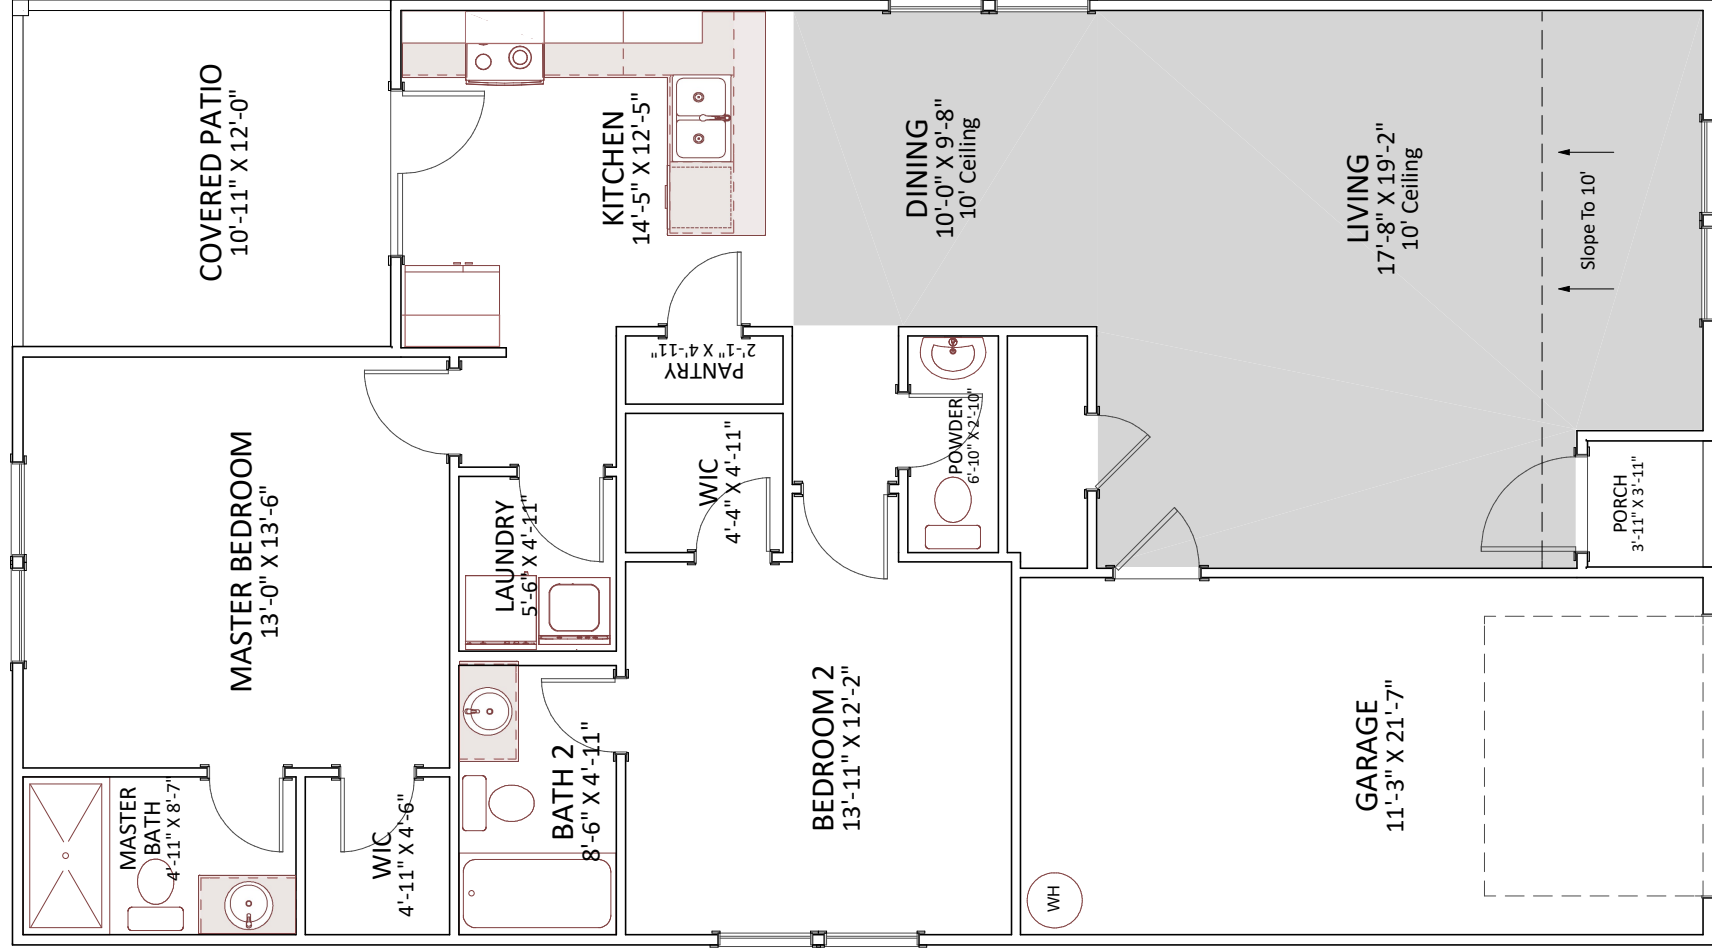

NOTE: All dimensions & locations may differ slightly at builder discretion.

DATE:

3/14/2026

SCALE:

NTS

SHEET:

A-1

ADDITIONAL NOTES:

- 1) All windows centered unless dimensions given.
- 2) Back patio(s) may change to deck(s) at builders discretion - framers to build on site.
- 3) Cabinet dimensions do not include drywall.

1214 SQ FT
Enchanted Construction 1479 Mt. Lebanon Rd Campobello, SC 29322
The Wrenley Sales Brochure Main Floor Plan
NOTE: All dimensions & locations may differ slightly at builder discretion.
DATE: 3/14/2026
SCALE: NTS
SHEET: A-2

ADDITIONAL NOTES:

- 1) All windows centered unless dimensions given.
- 2) Back patio(s) may change to deck(s) at builders discretion - framers to build on site.
- 3) Cabinet dimensions do not include drywall.

Main Floor Plan | Ceiling Ht: 8'

1214 SQ FT
Enchanted Construction 1479 Mt. Lebanon Rd Campobello, SC 29322
 Enchanted HOMES
The Wrenley w/ Fireplace Sales Brochure Main Floor Plan
NOTE: All dimensions & locations may differ slightly at builder discretion.
DATE: 3/14/2026
SCALE: NTS
SHEET: A-3