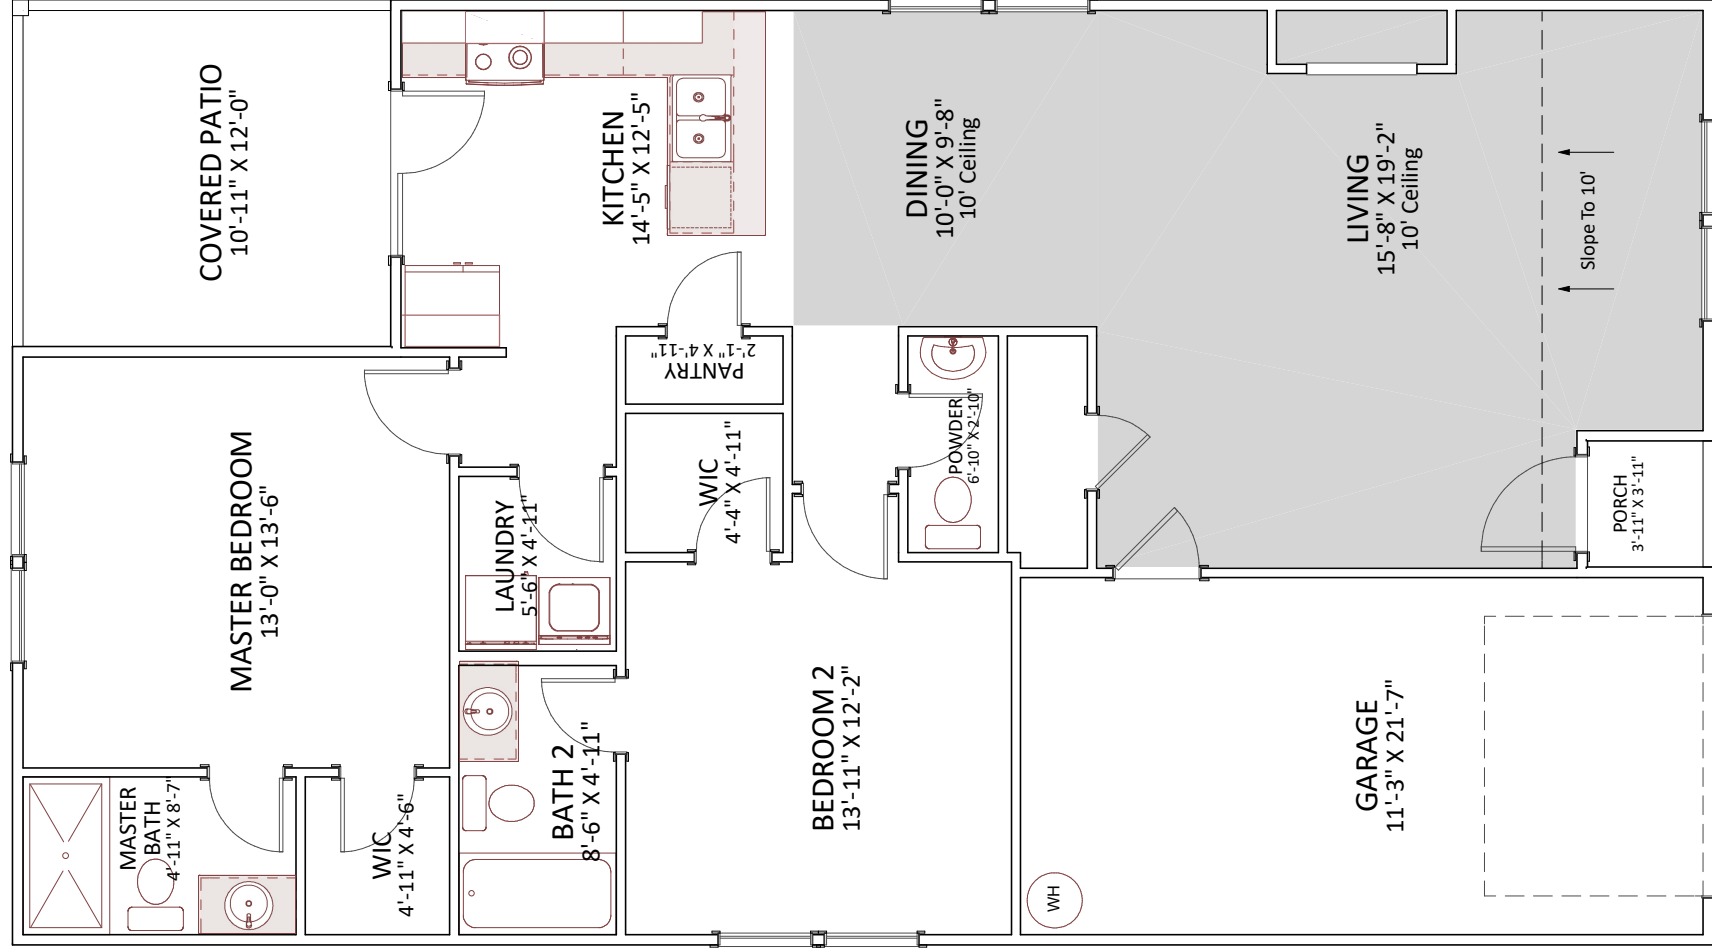

- 1) All windows centered unless dimensions given.
- 2) Back patio(s) may change to deck(s) at builders discretion - framers to build on site.
- 3) Cabinet dimensions do not include drywall.

1214 SQ FT
Enchanted Construction 1479 Mt. Lebanon Rd Campobello, SC 29322
The Wrenley Sales Brochure Main Floor Plan
NOTE: All dimensions & locations may differ slightly at builder discretion.
DATE: 3/14/2026
SCALE: NTS
SHEET: A-2

ADDITIONAL NOTES:

- 1) All windows centered unless dimensions given.
- 2) Back patio(s) may change to deck(s) at builders discretion - framers to build on site.
- 3) Cabinet dimensions do not include drywall.

Main Floor Plan | Ceiling Ht: 8'

1214 SQ FT
Enchanted Construction 1479 Mt. Lebanon Rd Campobello, SC 29322
 Enchanted HOMES
The Wrenley w/ Fireplace Sales Brochure Main Floor Plan
NOTE: All dimensions & locations may differ slightly at builder discretion.
DATE: 3/14/2026
SCALE: NTS
SHEET: A-3