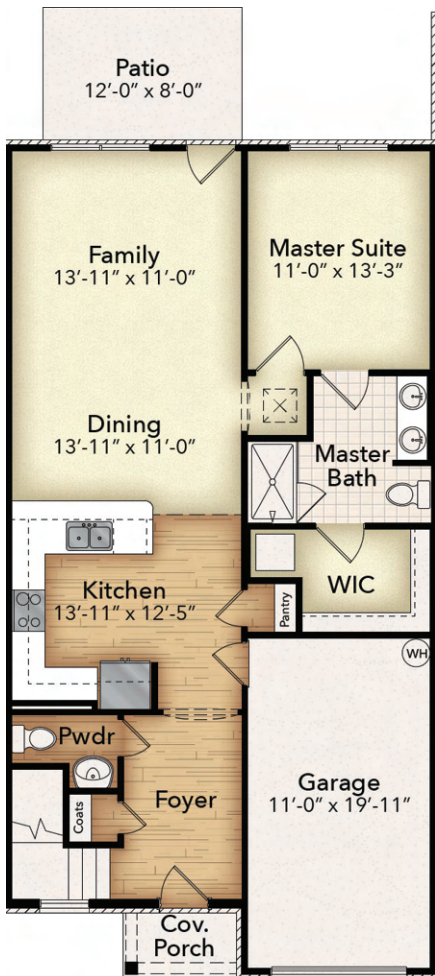

THE ASPEN

nantucket savannah savannah aspen savannah nantucket

*Note: Building brick, hardies, trim colors vary from shown. See Sales Agent for details.

2,195 sq. ft.

4 bedrooms

3.5 baths

Optional
Double Bowl in
Bath 2 or 3