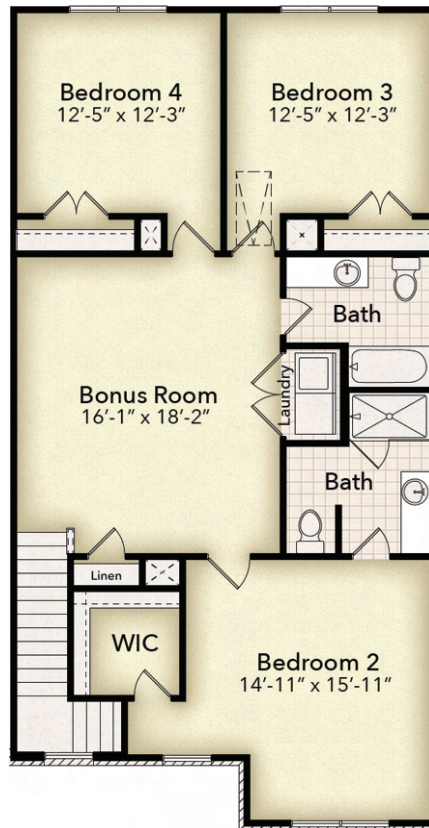

THE ASPEN

nantucket savannah savannah aspen savannah nantucket

*Note: Building brick, hardies, trim colors vary from shown. See Sales Agent for details.

2,195 sq. ft.

4 bedrooms

3.5 baths

Optional
Double Bowl in
Bath 2 or 3