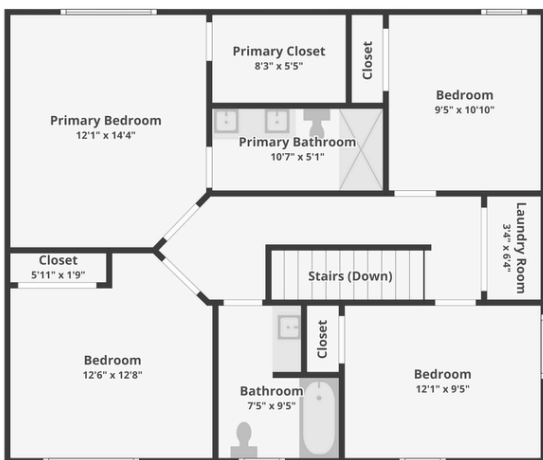

 4
Bedrooms

 2.5
Bathrooms

 2
Garage

 1764 - 1904
Square Feet

The Abbott

TODD
Homes llc.com
Affordable Luxury

BY TODD HOMES LLC

EXPLORE THE ABBOTT