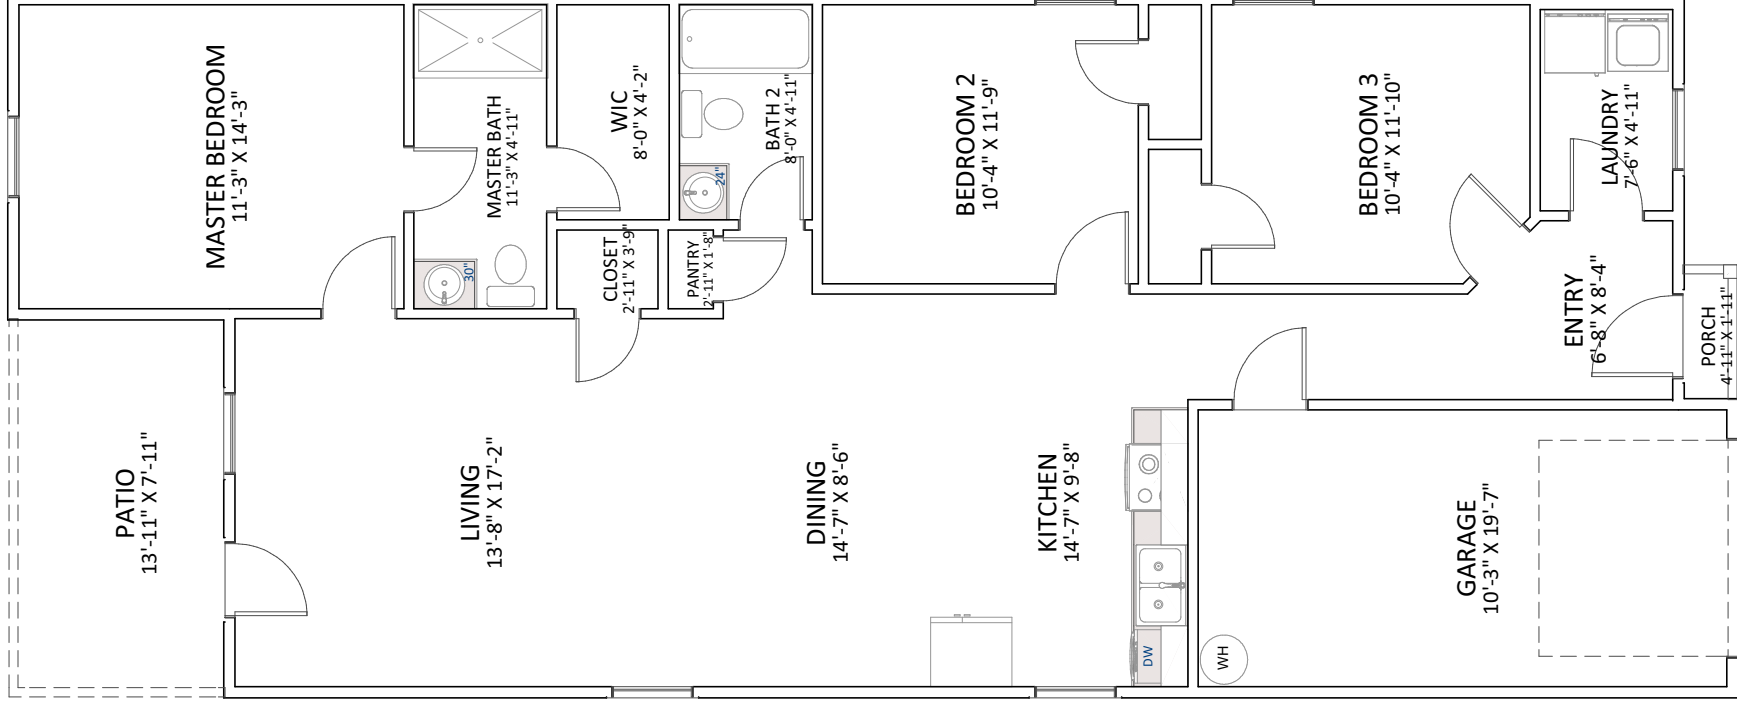

1308
SQ FT

The Yale

3 Bedrooms
2 Bathrooms
1308 Sq. Ft.

Handicap accessible floor plans are available by request. Please talk with your agent to find out more.

NOTE: PRICES, SPECIFICATIONS, AND DIMENSIONS ARE APPROXIMATE AND SUBJECT TO CHANGE WITHOUT NOTICE.

The Yale

with Upgraded Patio

3 Bedrooms
2 Bathrooms
1308 Sq. Ft.

Handicap accessible floor plans are available by request. Please talk with your agent to find out more.

NOTE: PRICES, SPECIFICATIONS, AND DIMENSIONS ARE APPROXIMATE AND SUBJECT TO CHANGE WITHOUT NOTICE.