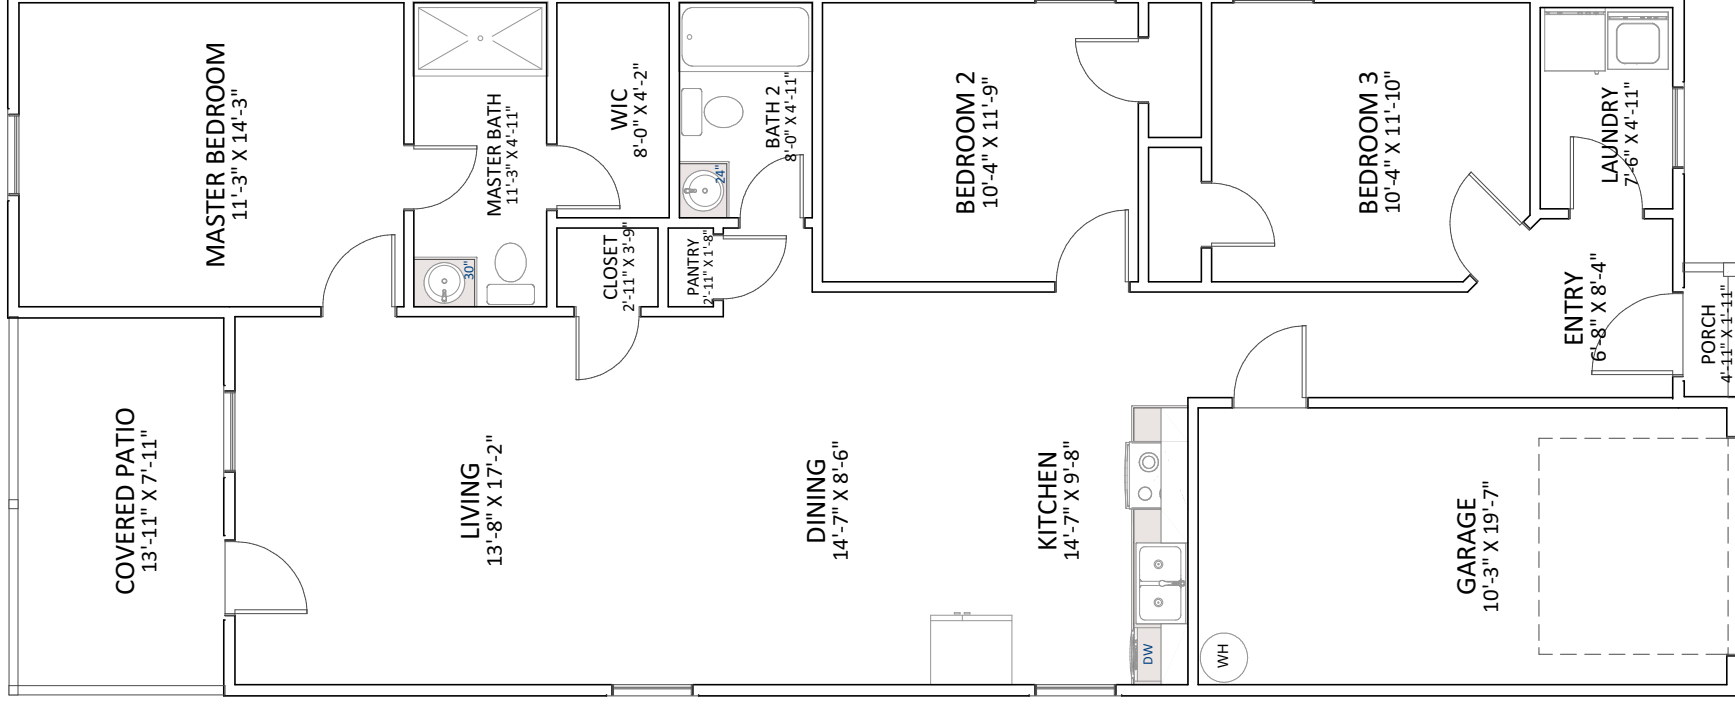

1308
SQ FT

The Yale

3 Bedrooms
2 Bathrooms
1308 Sq. Ft.

Handicap accessible floor plans are available by request. Please talk with your agent to find out more.

NOTE: PRICES, SPECIFICATIONS, AND DIMENSIONS ARE APPROXIMATE AND SUBJECT TO CHANGE WITHOUT NOTICE.

The Yale

with Upgraded Patio

3 Bedrooms
2 Bathrooms
1308 Sq. Ft.

Handicap accessible floor plans are available by request. Please talk with your agent to find out more.

NOTE: PRICES, SPECIFICATIONS, AND DIMENSIONS ARE APPROXIMATE AND SUBJECT TO CHANGE WITHOUT NOTICE.