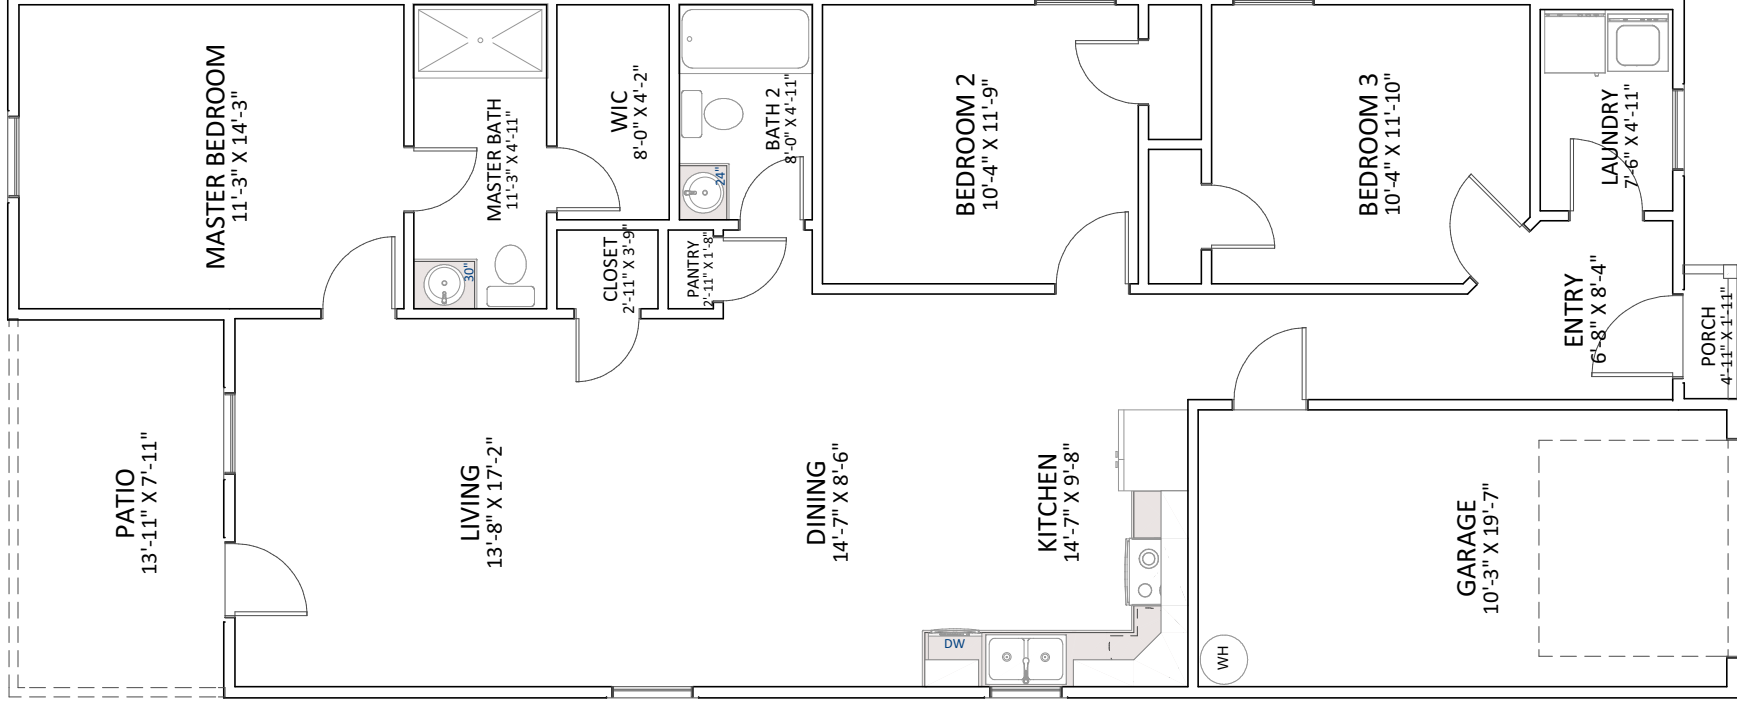

1308
SQ FT

The Yale

with Master Upgrade

3 Bedrooms
2 Bathrooms
1308 Sq. Ft.

Handicap accessible floor plans are available by request. Please talk with your agent to find out more.

NOTE: PRICES, SPECIFICATIONS, AND DIMENSIONS ARE APPROXIMATE AND SUBJECT TO CHANGE WITHOUT NOTICE.

1308
SQ FT

The Yale

with Kitchen Upgrade

3 Bedrooms
2 Bathrooms
1308 Sq. Ft.

Handicap accessible floor plans are available by request. Please talk with your agent to find out more.

NOTE: PRICES, SPECIFICATIONS, AND DIMENSIONS ARE APPROXIMATE AND SUBJECT TO CHANGE WITHOUT NOTICE.