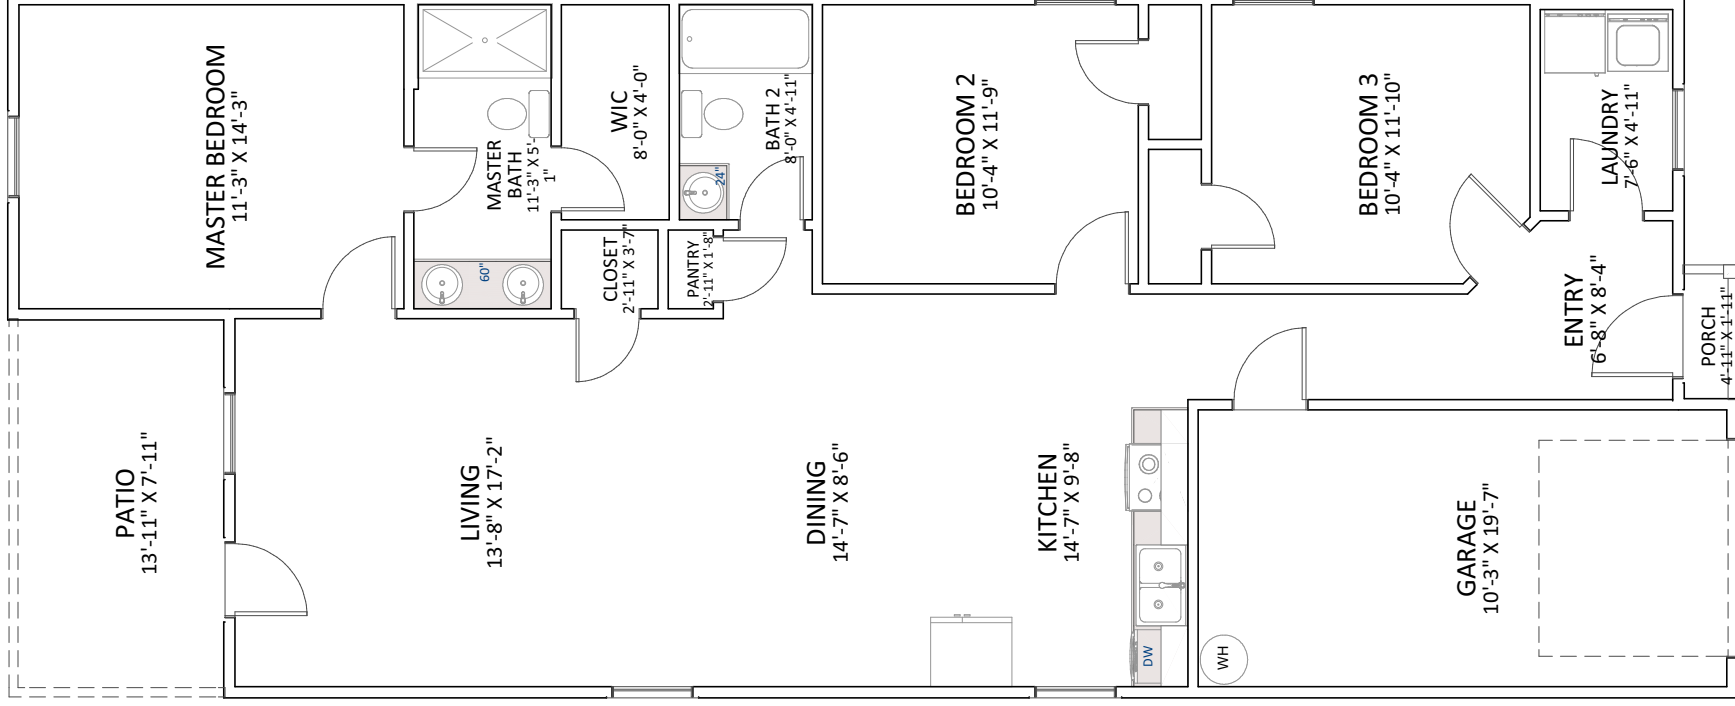

The Yale

with Upgraded Patio

3 Bedrooms
2 Bathrooms
1308 Sq. Ft.

Handicap accessible floor plans are available by request. Please talk with your agent to find out more.

NOTE: PRICES, SPECIFICATIONS, AND DIMENSIONS ARE APPROXIMATE AND SUBJECT TO CHANGE WITHOUT NOTICE.

1308
SQ FT

The Yale

with Master Upgrade

3 Bedrooms
2 Bathrooms
1308 Sq. Ft.

Handicap accessible floor plans are available by request. Please talk with your agent to find out more.

NOTE: PRICES, SPECIFICATIONS, AND DIMENSIONS ARE APPROXIMATE AND SUBJECT TO CHANGE WITHOUT NOTICE.

1308
SQ FT

The Yale

with Kitchen Upgrade

3 Bedrooms
2 Bathrooms
1308 Sq. Ft.

Handicap accessible floor plans are available by request. Please talk with your agent to find out more.

NOTE: PRICES, SPECIFICATIONS, AND DIMENSIONS ARE APPROXIMATE AND SUBJECT TO CHANGE WITHOUT NOTICE.