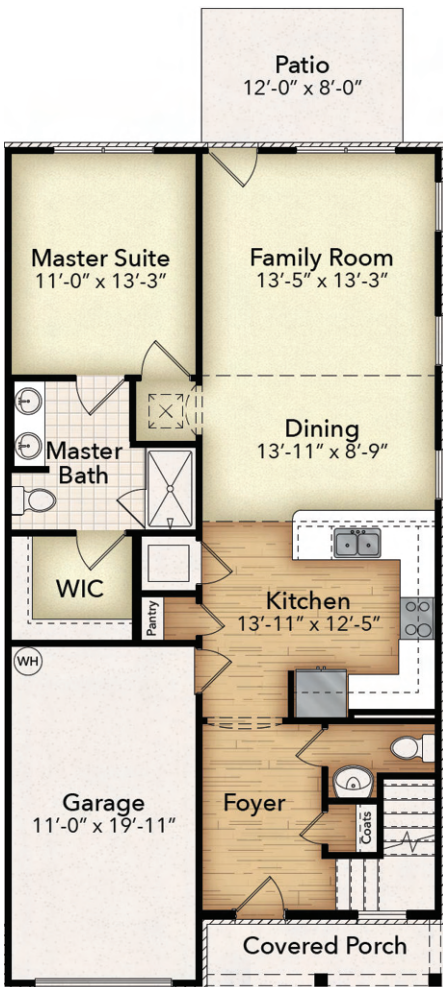

THE NANTUCKET

nantucket savannah savannah aspen savannah nantucket

*Note: Building brick, hardies, trim colors vary from shown. See Sales Agent for details.

first floor

second floor

1,850 sq. ft.

3 bedrooms

2.5 baths

Optional
Double Bowl in
Bath 2

PARKSIDE BUILDERS, LLC

All features, designs, and prices are subject to change without notice. Floorplans may vary with selected elevation. All sizes and dimensions are approximate. FLOORPLANS are protected under copyright laws. Use is PROHIBITED without the express consent of Parkside Builders, LLC. 2018 | goparkside.net