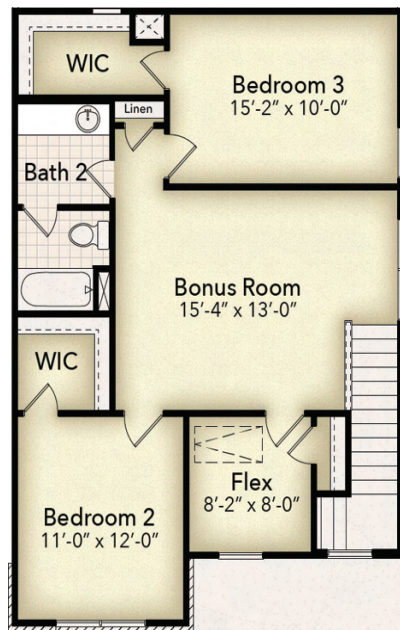

THE NANTUCKET

nantucket savannah savannah aspen savannah nantucket

*Note: Building brick, hardies, trim colors vary from shown. See Sales Agent for details.

first floor

second floor

1,850 sq. ft.

3 bedrooms

2.5 baths

Optional
Double Bowl in
Bath 2

PARKSIDE BUILDERS, LLC

All features, designs, and prices are subject to change without notice. Floorplans may vary with selected elevation. All sizes and dimensions are approximate. FLOORPLANS are protected under copyright laws. Use is PROHIBITED without the express consent of Parkside Builders, LLC. 2018 | goparkside.net