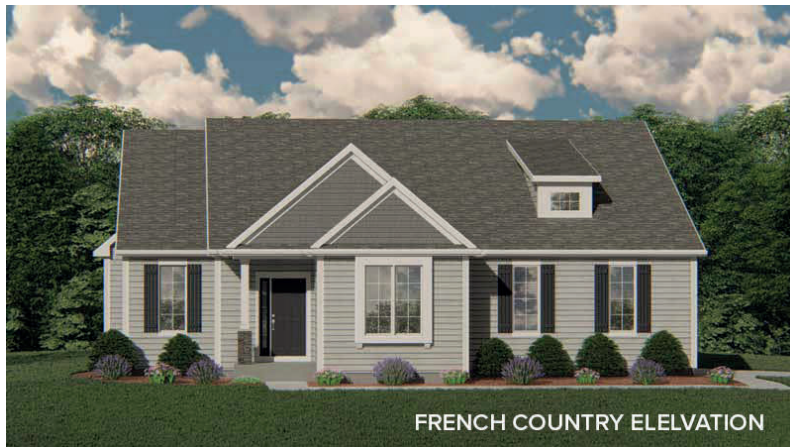

HALEN
HOMES

414-219-0740 | HalenHomes.com

THE EMORY

2,099 SF | Style: Condominium | 2 Bedrooms | 2 Bathrooms

Overlook Trails CONDOMINIUMS

Renderings and floor plans are the artist's conception. Details and dimensions may vary from actual plans. Halen Homes reserves the right to modify or change plans without notice.