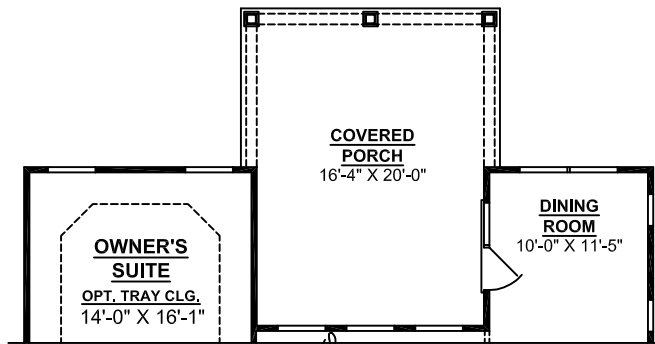

OleSouth.com

Cottage Collection 2581 Plan

OPT. COVERED PORCH

39'-8"

First Floor

55'-0"

Second Floor

**OPTIONAL
GLAMOUR BATH**

All sizes and dimensions are approximate. All features, designs and prices are subject to change without notice. Floor plans may vary with selected elevations