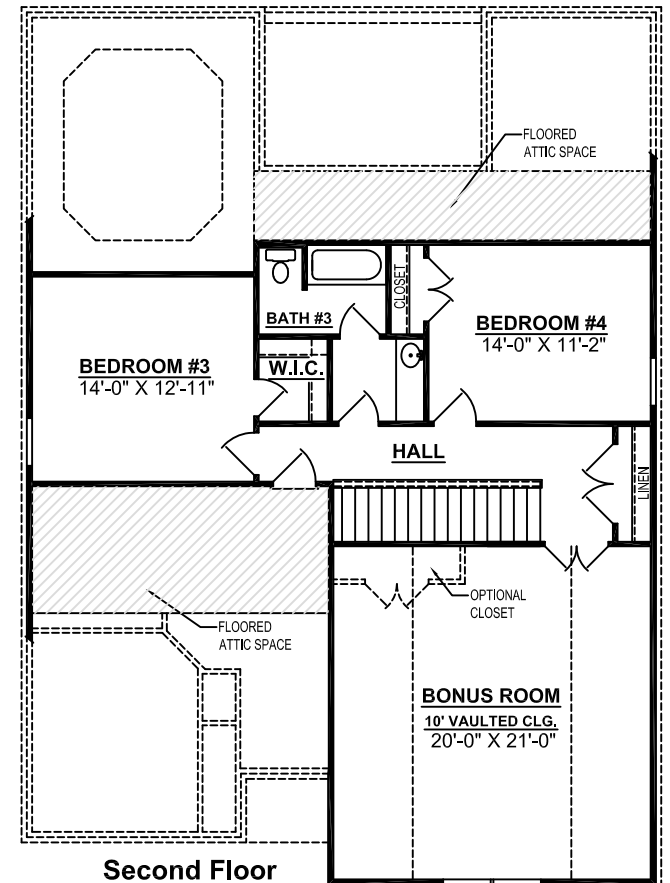

OleSouth.com

Cottage Collection 2581 Plan

OPT. COVERED PORCH

39'-8"

First Floor

55'-0"

Second Floor

**OPTIONAL
GLAMOUR BATH**

All sizes and dimensions are approximate. All features, designs and prices are subject to change without notice. Floor plans may vary with selected elevations