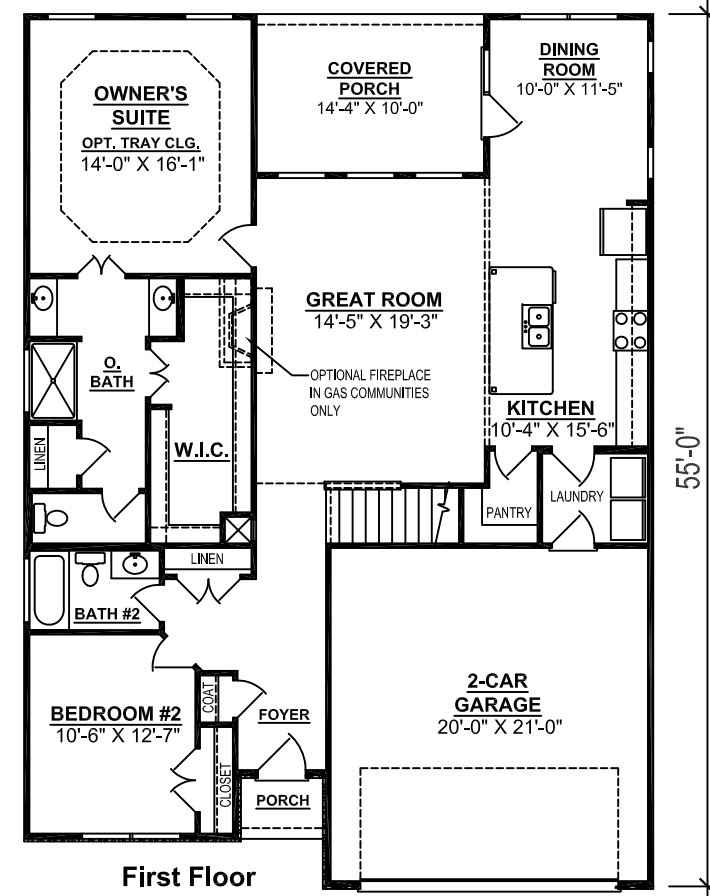

OleSouth.com

Cottage Collection 2581 Plan

OPT. COVERED PORCH

39'-8"

First Floor

55'-0"

Second Floor

**OPTIONAL
GLAMOUR BATH**

All sizes and dimensions are approximate. All features, designs and prices are subject to change without notice. Floor plans may vary with selected elevations