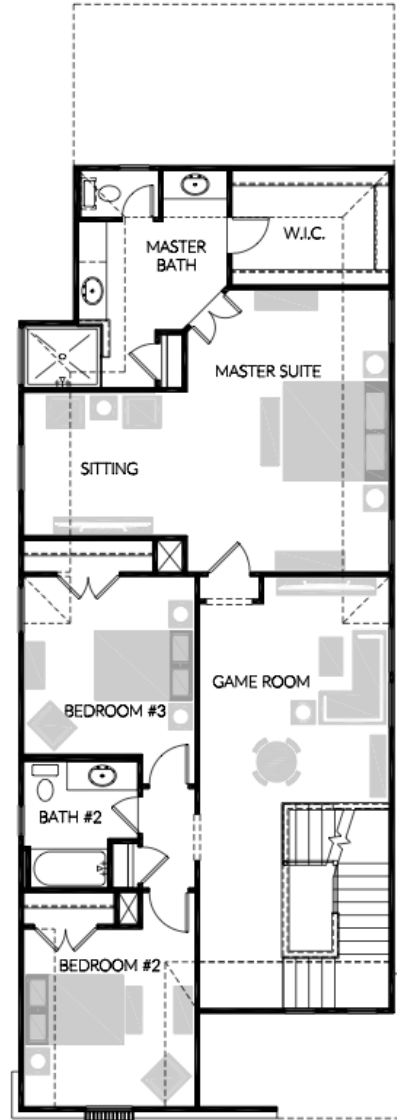

# BEECHCRAFT | 3 bed / 2.5 bath / 2,242

first floor

second floor

TROPHY  
signature homes

A GREEN BRICK PARTNER

All dimensions and square footage are approximate and subject to change. Any illustrations are artist's conception and not reproductions of original plans. Prices noted above are subject to change. Please consult with Community Sales Manager for additional information. 8/23