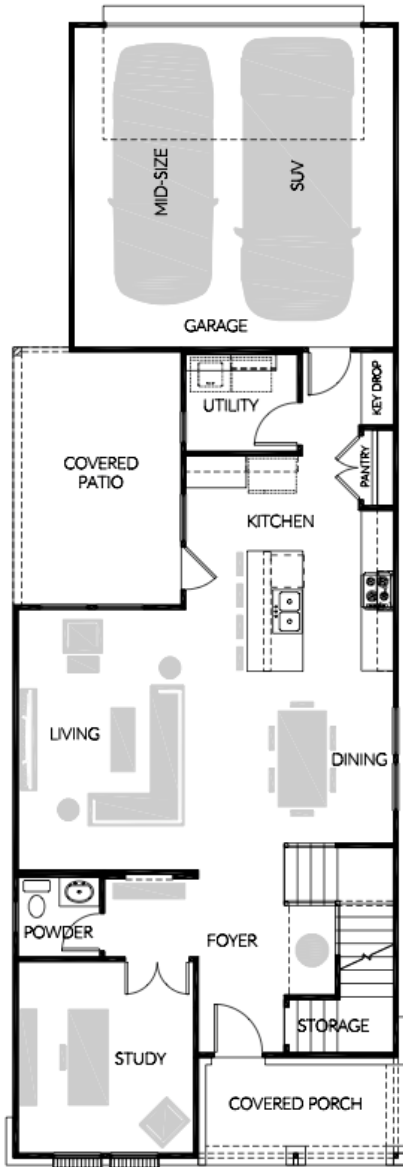

# BEECHCRAFT | 3 bed / 2.5 bath / 2,242

first floor

second floor

TROPHY  
signature homes

A GREEN BRICK PARTNER

All dimensions and square footage are approximate and subject to change. Any illustrations are artist's conception and not reproductions of original plans. Prices noted above are subject to change. Please consult with Community Sales Manager for additional information. 8/23