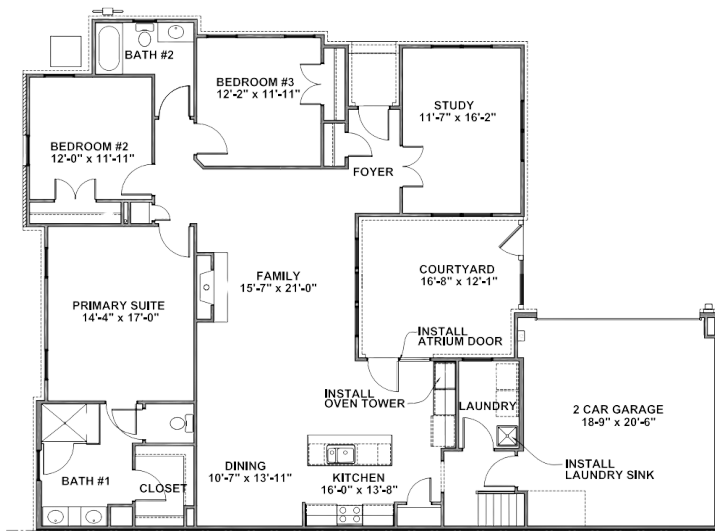

# The Savannah

6726 Mayland Ridge Lane  
Moseley, VA 23120

The Villas at Swift Creek | Quad Home | \$615,493  
2,218 sq ft. | 4 Bed | 3 Bath | Homesite 03

## Lighting

**Foyer**

**Dining**

**Primary Bath Bath #2**  
Shades Down