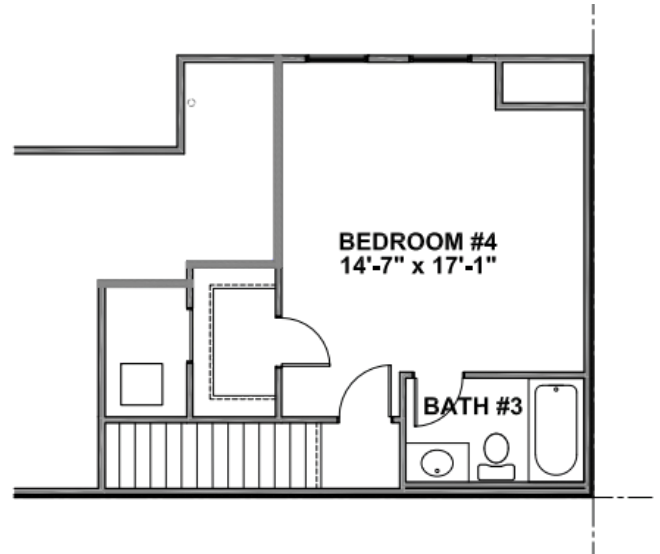

# The Savannah

6726 Mayland Ridge Lane  
Moseley, VA 23120

The Villas at Swift Creek | Quad Home | \$615,493  
2,218 sq ft. | 4 Bed | 3 Bath | Homesite 03

## Lighting

**Foyer**

**Dining**

**Primary Bath Bath #2**  
Shades Down