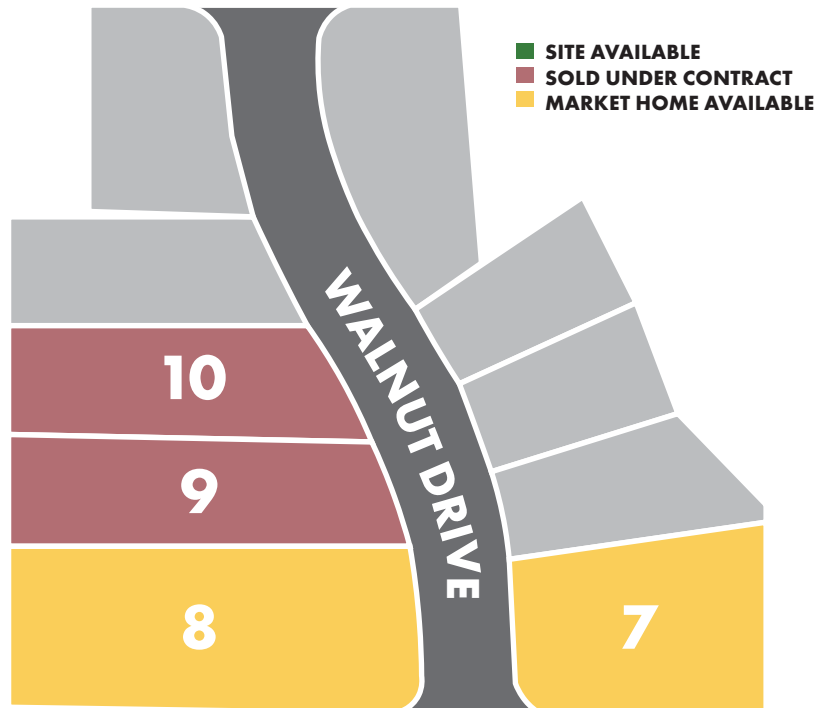

SUNSET ESTATES

Norwalk, Iowa

AVAILABLE HOMES

AVAILABLE NOW
900 WALNUT DRIVE
\$440,300 - LOT 7

COMING SOON
901 WALNUT DRIVE
\$535,000 - LOT 8

FOR MORE INFORMATION - P: 515-216-1015 | E: INFO@DESTINYHOMESUSA.COM