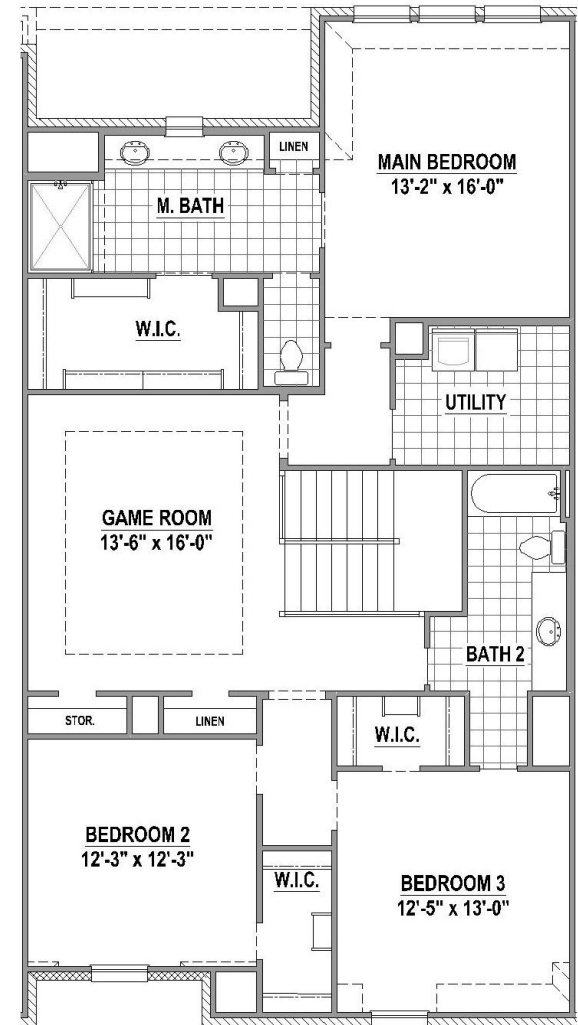

Windhaven Townhomes
616 Damsel June Street

BUILT FOR THE
WAY YOU LIVE

Features:

- 2 Story
- 2,420 SF
- 3 Bedrooms
- 2 Full Baths
- 1 Powder Bath
- Game Room

1st Floor

2nd Floor

American Legend Homes reserves the right to change prices, plans, specifications, square footage and availability without prior notice or obligation. Square footages are approximate and may vary upon elevations and/or options selected. Elevations depicted are an artist's rendering and are subject to change or modification without notice. Not responsible for typographical errors. Please see a Sales Associate for more information. American Legend Homes and the ALH logo are registered trademarks of American Legend Homes, LLC. © 2020 American Legend Homes. All rights reserved. 10/24/2025