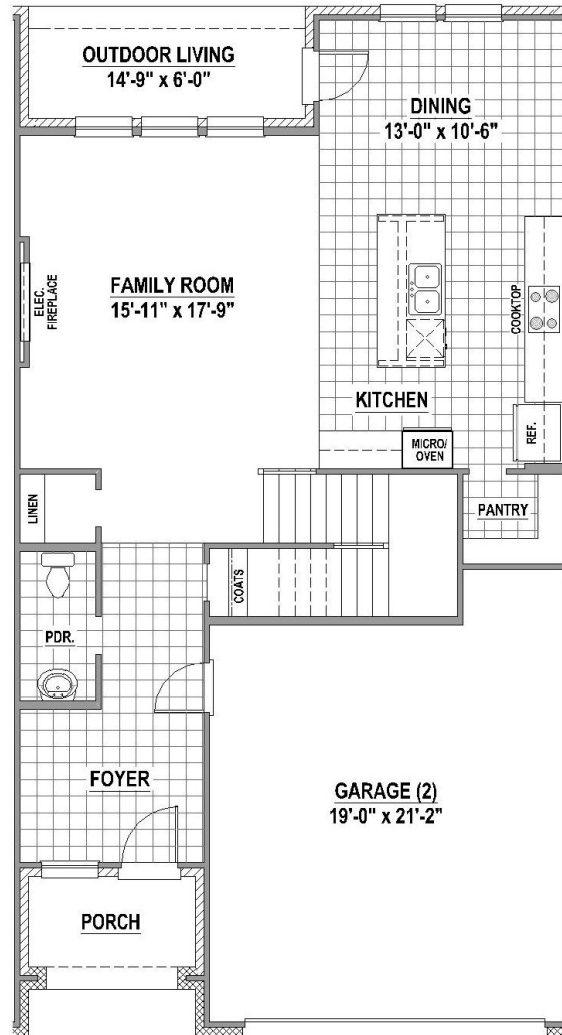

Windhaven Townhomes
616 Damsel June Street

BUILT FOR THE
WAY YOU LIVE

Features:

- 2 Story
- 2,420 SF
- 3 Bedrooms
- 2 Full Baths
- 1 Powder Bath
- Game Room

1st Floor

2nd Floor

American Legend Homes reserves the right to change prices, plans, specifications, square footage and availability without prior notice or obligation. Square footages are approximate and may vary upon elevations and/or options selected. Elevations depicted are an artist's rendering and are subject to change or modification without notice. Not responsible for typographical errors. Please see a Sales Associate for more information. American Legend Homes and the ALH logo are registered trademarks of American Legend Homes, LLC. © 2020 American Legend Homes. All rights reserved. 10/24/2025