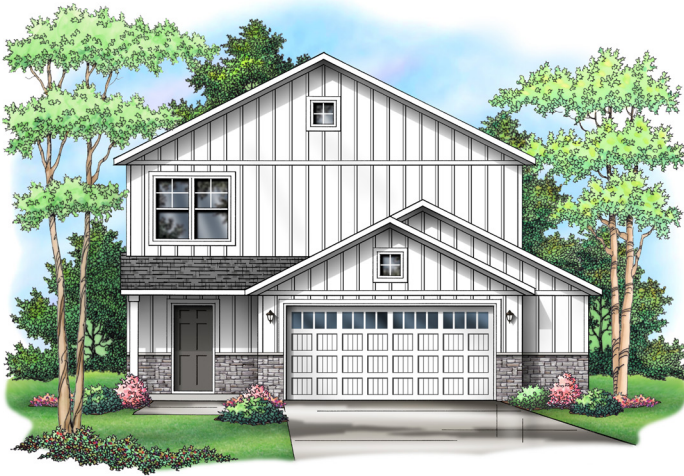

Baxter

LIBERTY SERIES

3 BED | 3 BATH | 2.5 STALL GARAGE | 1,603 SQ FT LIVING SPACE

ELEVATION A

ELEVATION B

ELEVATION C

Baxter

FLOOR PLANS

3 BED | 3 BATH | 2.5 STALL GARAGE | 1,603 SQ FT LIVING SPACE

MAIN LEVEL

UPPER LEVEL