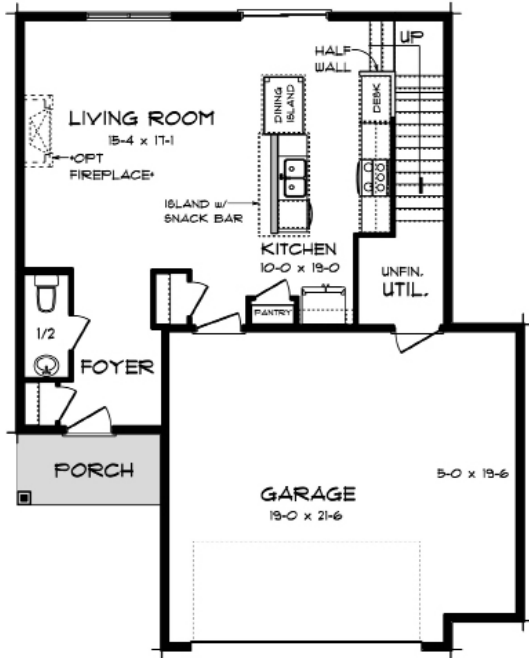

Baxter

LIBERTY SERIES

3 BED | 3 BATH | 2.5 STALL GARAGE | 1,603 SQ FT LIVING SPACE

ELEVATION A

ELEVATION B

ELEVATION C

Baxter

FLOOR PLANS

3 BED | 3 BATH | 2.5 STALL GARAGE | 1,603 SQ FT LIVING SPACE

MAIN LEVEL

UPPER LEVEL