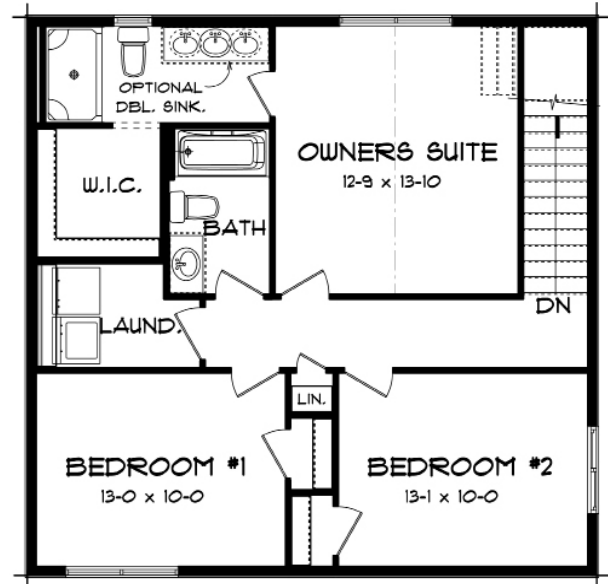

Baxter

LIBERTY SERIES

3 BED | 3 BATH | 2.5 STALL GARAGE | 1,603 SQ FT LIVING SPACE

ELEVATION A

ELEVATION B

ELEVATION C

Baxter

FLOOR PLANS

3 BED | 3 BATH | 2.5 STALL GARAGE | 1,603 SQ FT LIVING SPACE

MAIN LEVEL

UPPER LEVEL