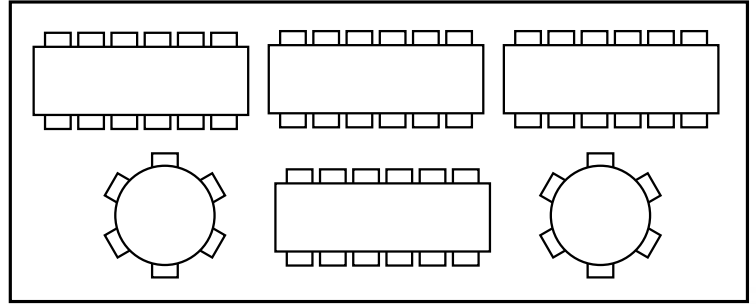

CAFE BA·BA·REEBA!
TAPAS, PINTXOS & SANGRIA

**PARTIES &
SPECIAL EVENTS**
Rooms

SOLARIA

The Solaria can seat up to 80 guests and can be combined with the Granada to seat up to 125 guests or the Atrium to seat 160 guests.

80 GUESTS

60 GUESTS

CAFE BA·BA·REEBA!
TAPAS, PINTXOS & SANGRIA

GRANADA

The Granada can seat up to 45 guests and can be combined with the Solaria to seat up to 125 guests or combined with Valencia (Atrium) to seat up to 80.

45 GUESTS

36 GUESTS

CAFE BA·BA·REEBA!
TAPAS, PINTXOS & SANGRIA

VALENCIA

The Valencia can seat up to 36 guests and can be combined with Granada (Atrium) to seat up to 80 guests.

36 GUESTS

CAFE BA·BA·REEBA!
TAPAS, PINTXOS & SANGRIA

CAFEBAAREEBA.COM • CBBRCHGOPARTIES@LEYE.COM • 773-935-5000

SEVILLA

The Sevilla is a semi-private space located off the bar area with seating for up to 18 guests.

18 GUESTS

15 GUESTS

CAFE BA·BA·REEBA!
TAPAS, PINTXOS & SANGRIA