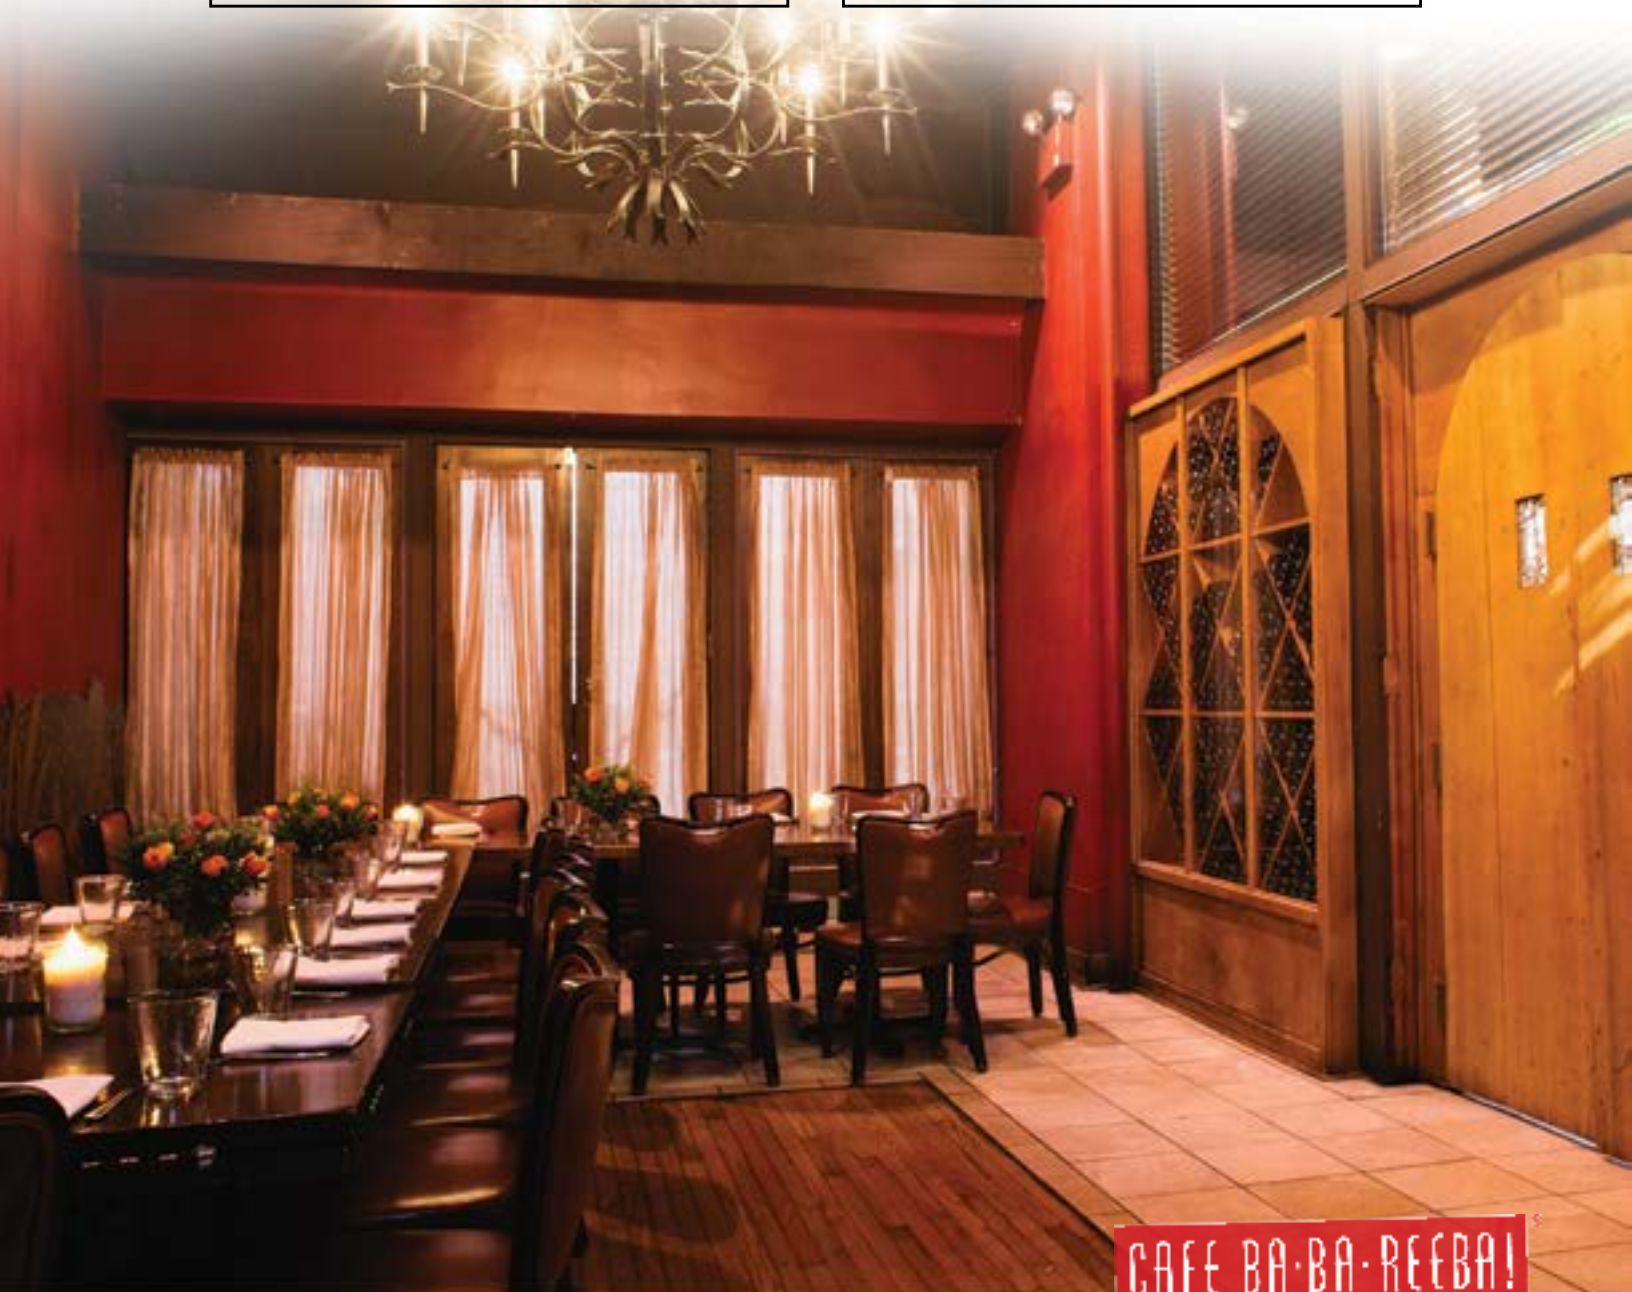

TOLEDO

The Toledo can seat up to 25 guests with either one long table or rounds.

24 GUESTS

25 GUESTS

CAFE BA·BA·REEBA!
TAPAS, PINTXOS & SANGRIA

CAFEBAAREEBA.COM • CBBRCHGOPARTIES@LEYE.COM • 773-935-5000