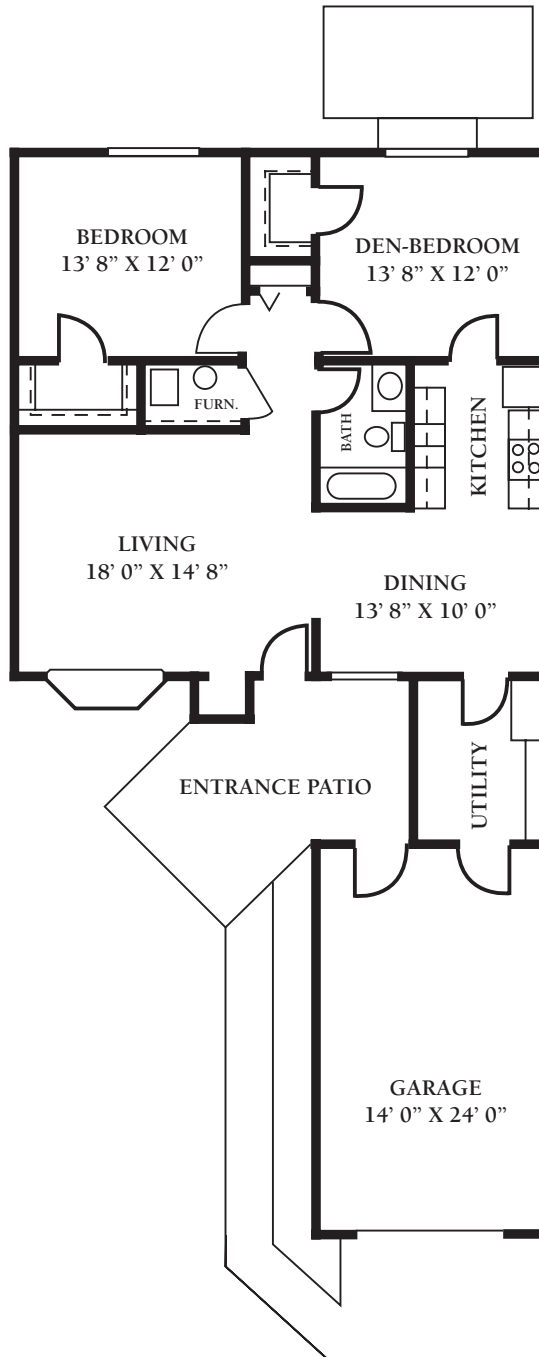

 **FOXWOOD SPRINGS**
— RAYMORE —
BROOKDALE SENIOR LIVING

FLOOR PLANS

Apartment
The Oak
Two Bedroom,
One Bath H

955 sq. ft.

Dimensions are approximate. Floor plans may vary.

Foxwood Springs | A Life Care Community | (816) 318-2230
1500 West Foxwood Drive | Raymore, Missouri 64083

 **FOXWOOD SPRINGS**
— RAYMORE —
BROOKDALE SENIOR LIVING

FLOOR PLANS

Apartment The Walnut Two Bedroom, Two Bath L

1,292 sq. ft.

Dimensions are approximate. Floor plans may vary.

Foxwood Springs | A Life Care Community | (816) 318-2230
1500 West Foxwood Drive | Raymore, Missouri 64083

 **FOXWOOD SPRINGS**
— RAYMORE —
BROOKDALE SENIOR LIVING

FLOOR PLANS

Garden Home Lady Merle Two Bedroom, One Bath

Living Area - 1,106 sq. ft.
Garage Area - 470 sq. ft.

Dimensions are approximate. Floor plans may vary.