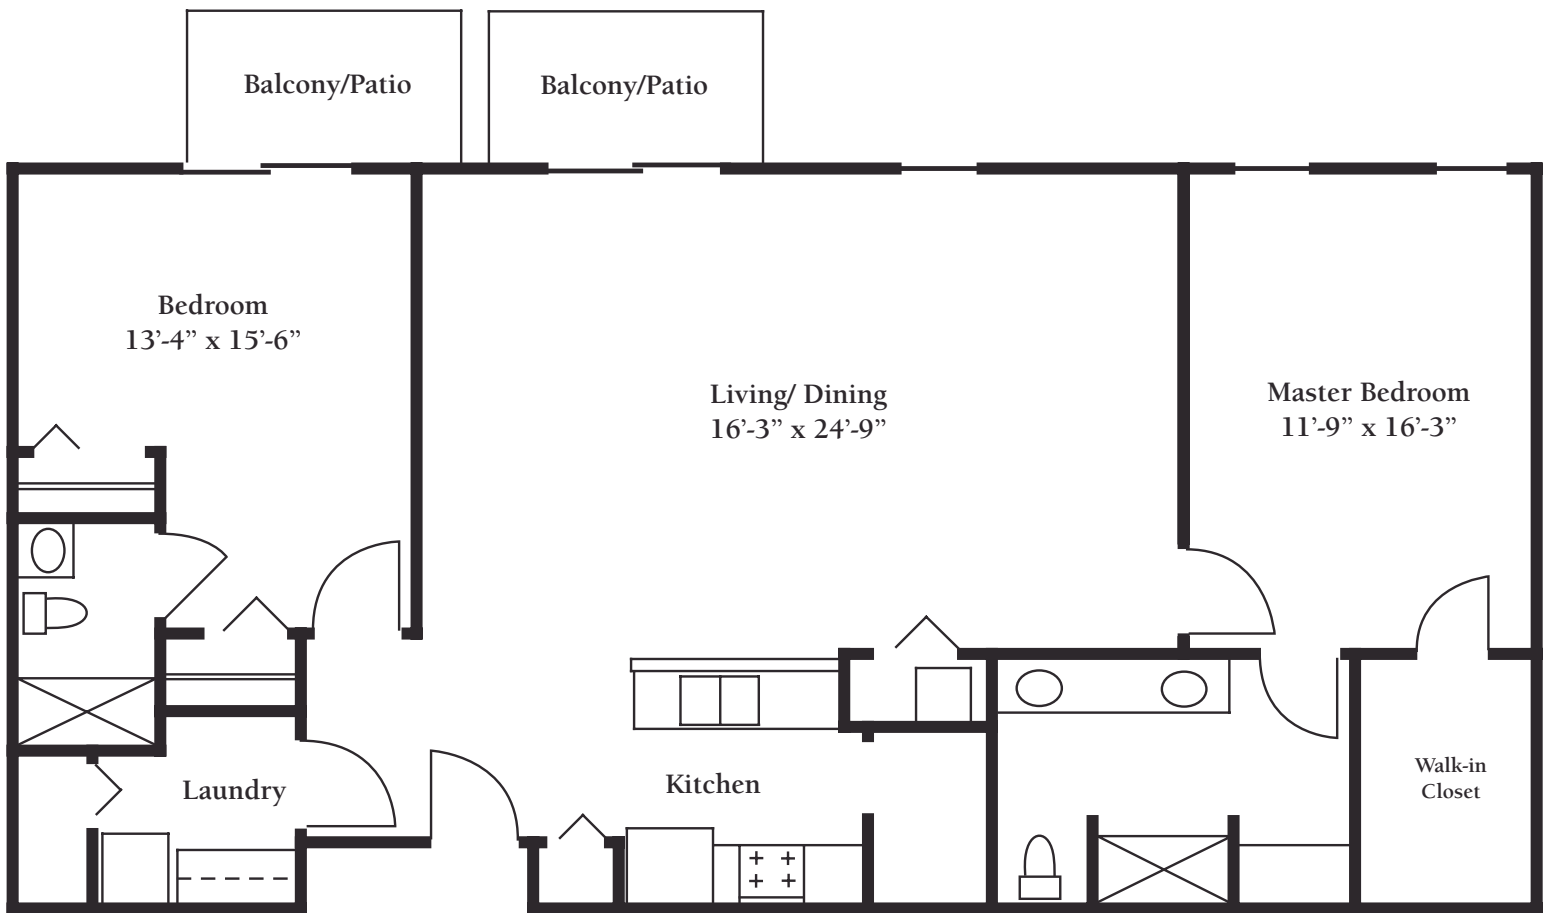

 **FOXWOOD SPRINGS**
— RAYMORE —
BROOKDALE SENIOR LIVING

FLOOR PLANS

Apartment The Hickory One Bedroom with Den E

755 sq. ft.

Dimensions are approximate. Floor plans may vary.

Foxwood Springs | A Life Care Community | (816) 318-2230
1500 West Foxwood Drive | Raymore, Missouri 64083

 **FOXWOOD SPRINGS**
— RAYMORE —
BROOKDALE SENIOR LIVING

FLOOR PLANS

Apartment
The Oak
Two Bedroom,
One Bath H

955 sq. ft.

Dimensions are approximate. Floor plans may vary.

Foxwood Springs | A Life Care Community | (816) 318-2230
1500 West Foxwood Drive | Raymore, Missouri 64083

 **FOXWOOD SPRINGS**
— RAYMORE —
BROOKDALE SENIOR LIVING

FLOOR PLANS

Apartment The Walnut Two Bedroom, Two Bath L

1,292 sq. ft.

Dimensions are approximate. Floor plans may vary.

Foxwood Springs | A Life Care Community | (816) 318-2230
1500 West Foxwood Drive | Raymore, Missouri 64083

 **FOXWOOD SPRINGS**
— RAYMORE —
BROOKDALE SENIOR LIVING

FLOOR PLANS

Garden Home Lady Merle Two Bedroom, One Bath

Living Area - 1,106 sq. ft.
Garage Area - 470 sq. ft.

Dimensions are approximate. Floor plans may vary.