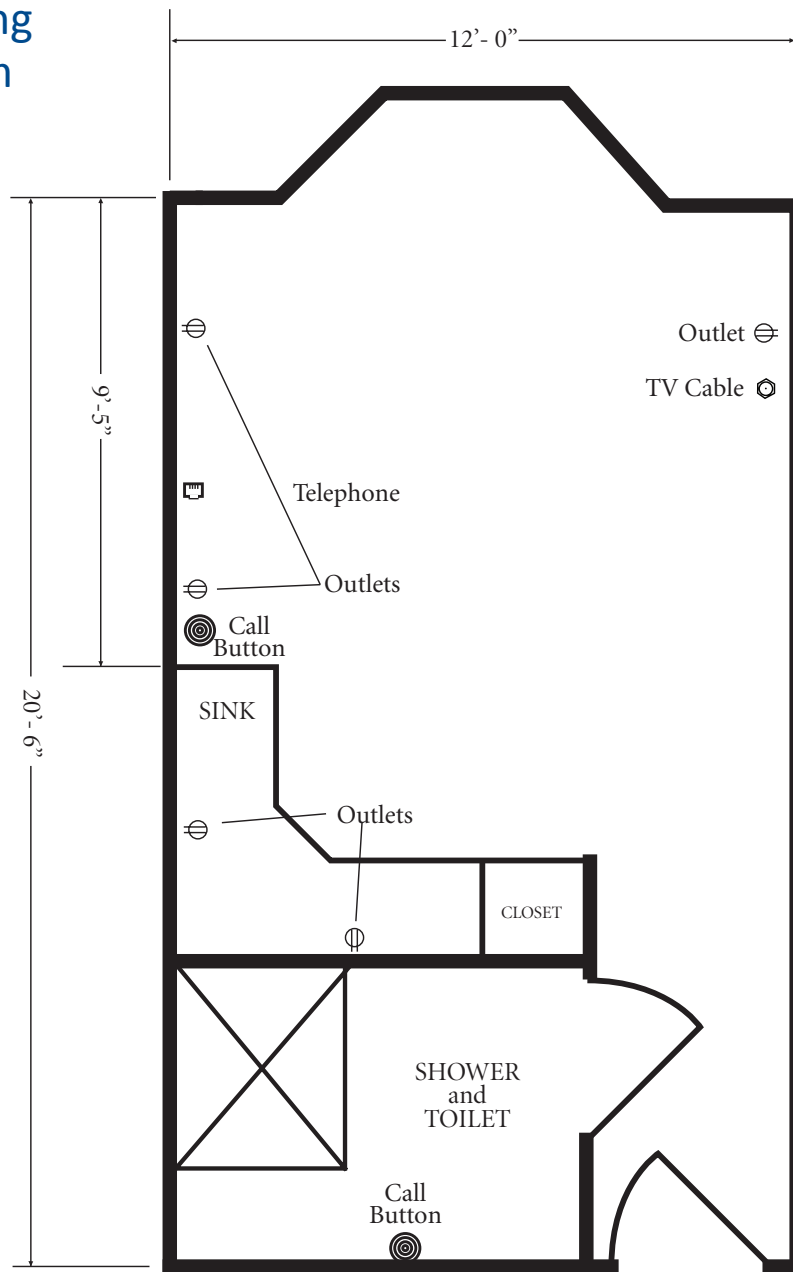

Foxwood Springs | A Life Care Community | (816) 318-2230
1500 West Foxwood Drive | Raymore, Missouri 64083

FOXWOOD SPRINGS
— RAYMORE —
BROOKDALE SENIOR LIVING

FLOOR PLANS

Assisted Living Companion Suite/ Deluxe Private Suite

430 sq. ft.

Dimensions are approximate. Floor plans may vary.

Foxwood Springs | A Life Care Community | (816) 318-2230
1500 West Foxwood Drive | Raymore, Missouri 64083

FOXWOOD SPRINGS
RAYMORE
BROOKDALE SENIOR LIVING

FLOOR PLANS

Assisted Living Private Room

246 sq. ft.

Dimensions are approximate. Floor plans may vary.

Foxwood Springs | A Life Care Community | (816) 318-2230
1500 West Foxwood Drive | Raymore, Missouri 64083