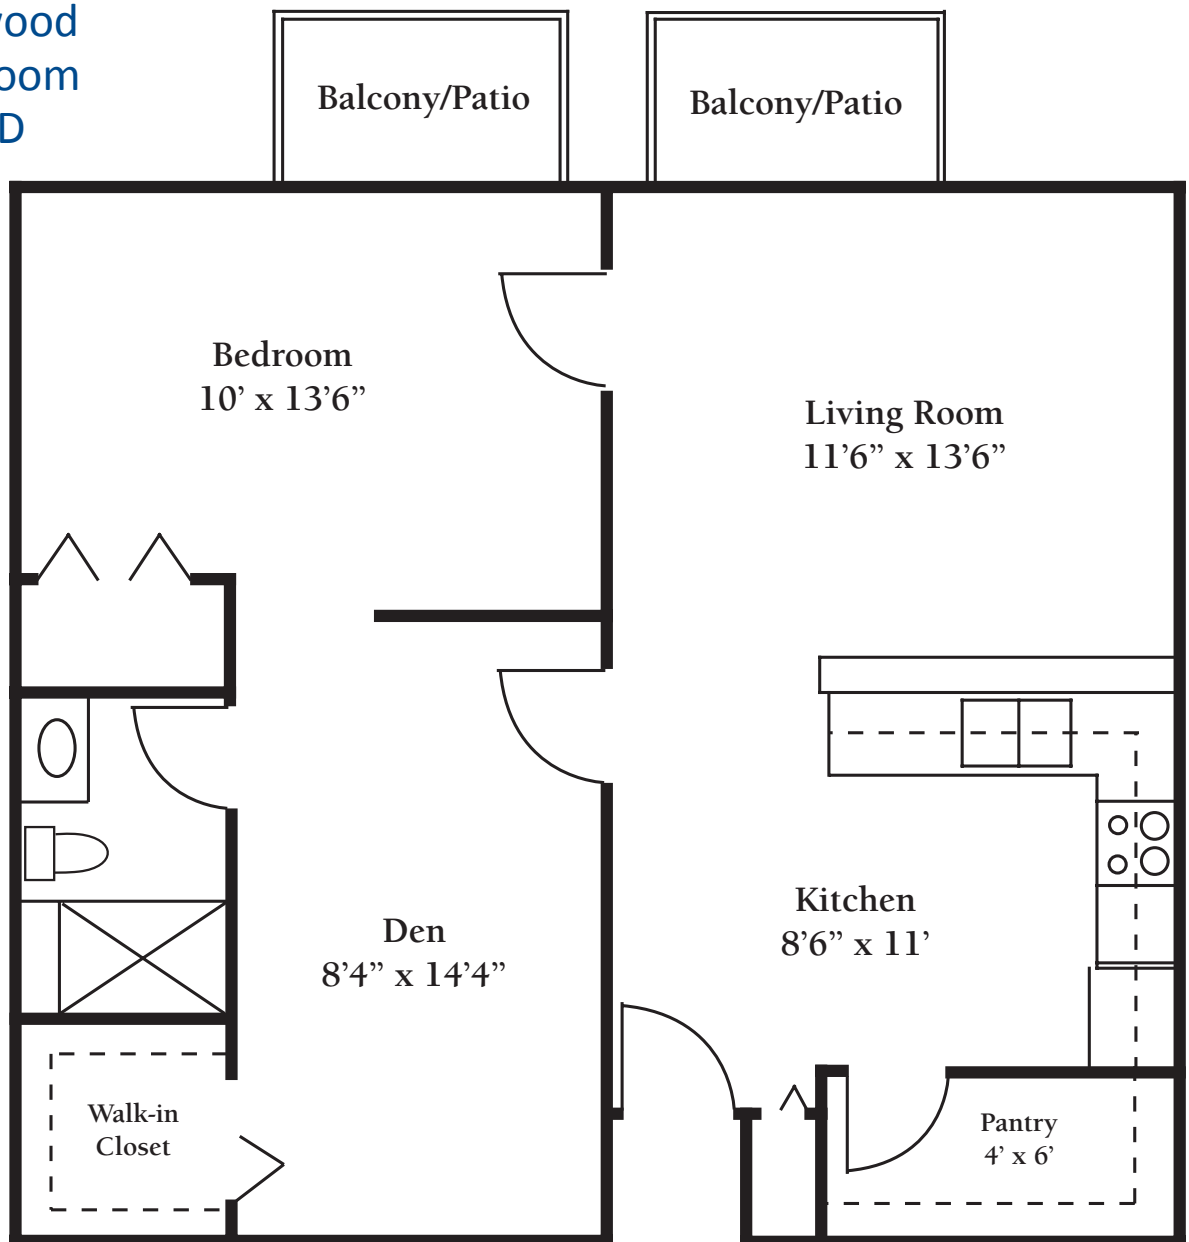

FOXWOOD SPRINGS
— RAYMORE —
BROOKDALE SENIOR LIVING

FLOOR PLANS

Apartment The Birch One Bedroom B

497 sq. ft.

Dimensions are approximate. Floor plans may vary.

Foxwood Springs | A Life Care Community | (816) 318-2230
1500 West Foxwood Drive | Raymore, Missouri 64083

 **FOXWOOD SPRINGS**
— RAYMORE —
BROOKDALE SENIOR LIVING

FLOOR PLANS

Apartment The Chestnut One Bedroom C

618 sq. ft.

Dimensions are approximate. Floor plans may vary.

Foxwood Springs | A Life Care Community | (816) 318-2230
1500 West Foxwood Drive | Raymore, Missouri 64083

FOXWOOD SPRINGS
— RAYMORE —
BROOKDALE SENIOR LIVING

FLOOR PLANS

Apartment The Dogwood One Bedroom with Den D

674 sq. ft.

Dimensions are approximate. Floor plans may vary.

Foxwood Springs | A Life Care Community | (816) 318-2230
1500 West Foxwood Drive | Raymore, Missouri 64083

 **FOXWOOD SPRINGS**
— RAYMORE —
BROOKDALE SENIOR LIVING

FLOOR PLANS

Apartment The Hickory One Bedroom with Den E

755 sq. ft.

Dimensions are approximate. Floor plans may vary.

Foxwood Springs | A Life Care Community | (816) 318-2230
1500 West Foxwood Drive | Raymore, Missouri 64083