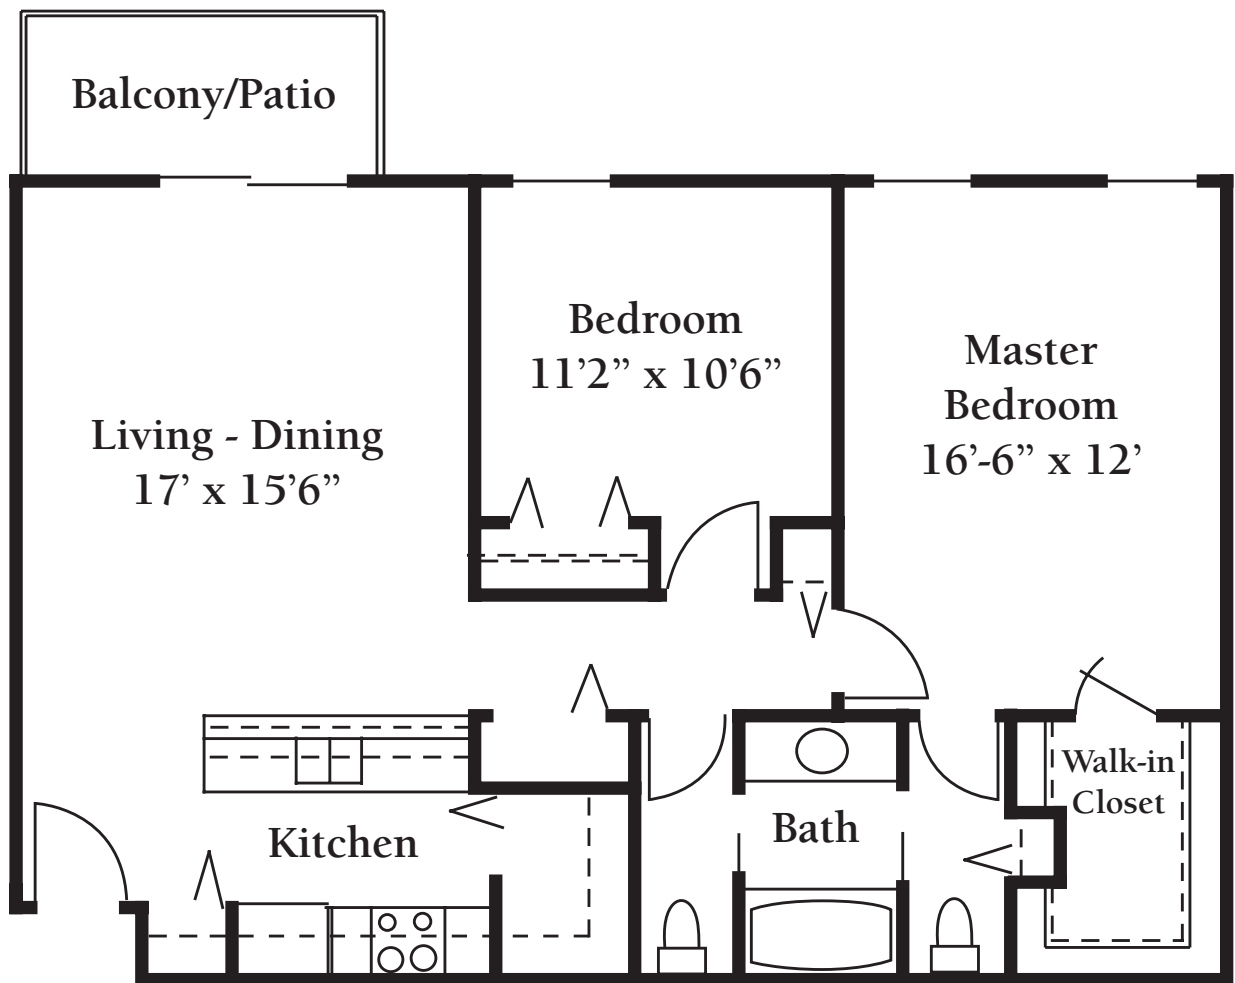

FOXWOOD SPRINGS
— RAYMORE —
BROOKDALE SENIOR LIVING

FLOOR PLANS

Apartment The Dogwood One Bedroom with Den D

674 sq. ft.

Dimensions are approximate. Floor plans may vary.

Foxwood Springs | A Life Care Community | (816) 318-2230
1500 West Foxwood Drive | Raymore, Missouri 64083

 **FOXWOOD SPRINGS**
— RAYMORE —
BROOKDALE SENIOR LIVING

FLOOR PLANS

Apartment The Hickory One Bedroom with Den E

755 sq. ft.

Dimensions are approximate. Floor plans may vary.

Foxwood Springs | A Life Care Community | (816) 318-2230
1500 West Foxwood Drive | Raymore, Missouri 64083

 **FOXWOOD SPRINGS**
— RAYMORE —
BROOKDALE SENIOR LIVING

FLOOR PLANS

Apartment
The Oak
Two Bedroom,
One Bath H

955 sq. ft.

Dimensions are approximate. Floor plans may vary.

Foxwood Springs | A Life Care Community | (816) 318-2230
1500 West Foxwood Drive | Raymore, Missouri 64083

 **FOXWOOD SPRINGS**
— RAYMORE —
BROOKDALE SENIOR LIVING

FLOOR PLANS

Apartment The Walnut Two Bedroom, Two Bath L

1,292 sq. ft.

Dimensions are approximate. Floor plans may vary.

Foxwood Springs | A Life Care Community | (816) 318-2230
1500 West Foxwood Drive | Raymore, Missouri 64083