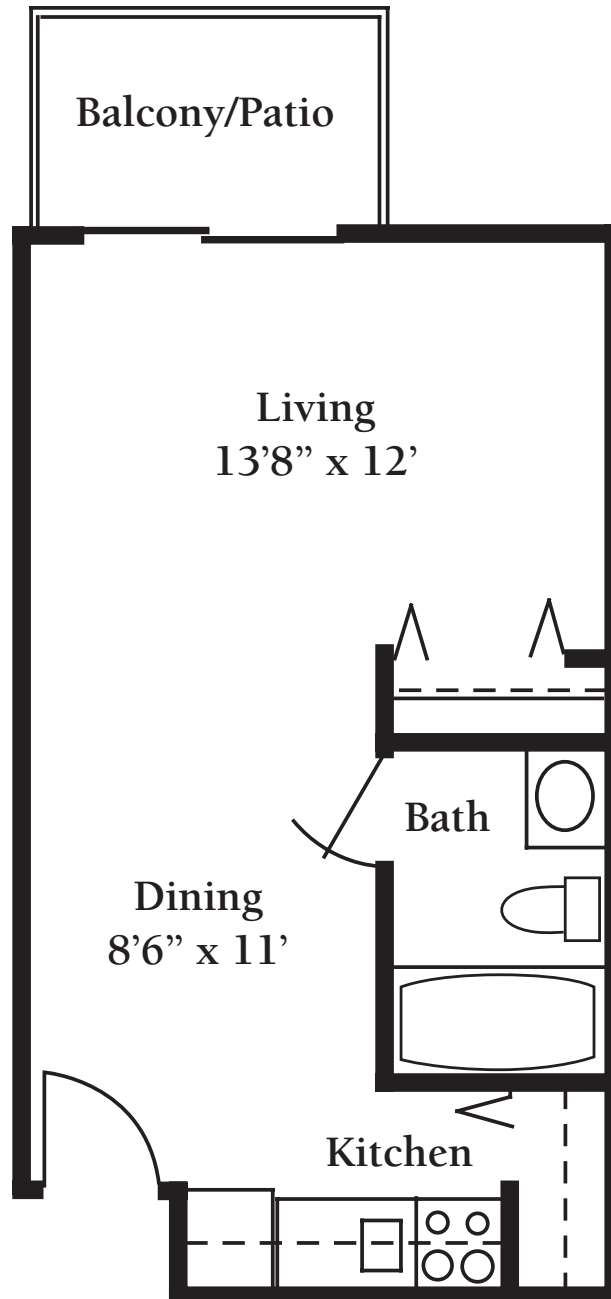

FLOOR PLANS

Apartment The Aspen Studio A

337 sq. ft.

Dimensions are approximate. Floor plans may vary.

Foxwood Springs | A Life Care Community | (816) 318-2230
1500 West Foxwood Drive | Raymore, Missouri 64083

FOXWOOD SPRINGS
— RAYMORE —
BROOKDALE SENIOR LIVING

FLOOR PLANS

Apartment The Birch One Bedroom B

497 sq. ft.

Dimensions are approximate. Floor plans may vary.

Foxwood Springs | A Life Care Community | (816) 318-2230
1500 West Foxwood Drive | Raymore, Missouri 64083

 **FOXWOOD SPRINGS**
— RAYMORE —
BROOKDALE SENIOR LIVING

FLOOR PLANS

Apartment The Chestnut One Bedroom C

618 sq. ft.

Dimensions are approximate. Floor plans may vary.

Foxwood Springs | A Life Care Community | (816) 318-2230
1500 West Foxwood Drive | Raymore, Missouri 64083

FOXWOOD SPRINGS
— RAYMORE —
BROOKDALE SENIOR LIVING

FLOOR PLANS

Apartment The Dogwood One Bedroom with Den D

674 sq. ft.

Dimensions are approximate. Floor plans may vary.

Foxwood Springs | A Life Care Community | (816) 318-2230
1500 West Foxwood Drive | Raymore, Missouri 64083