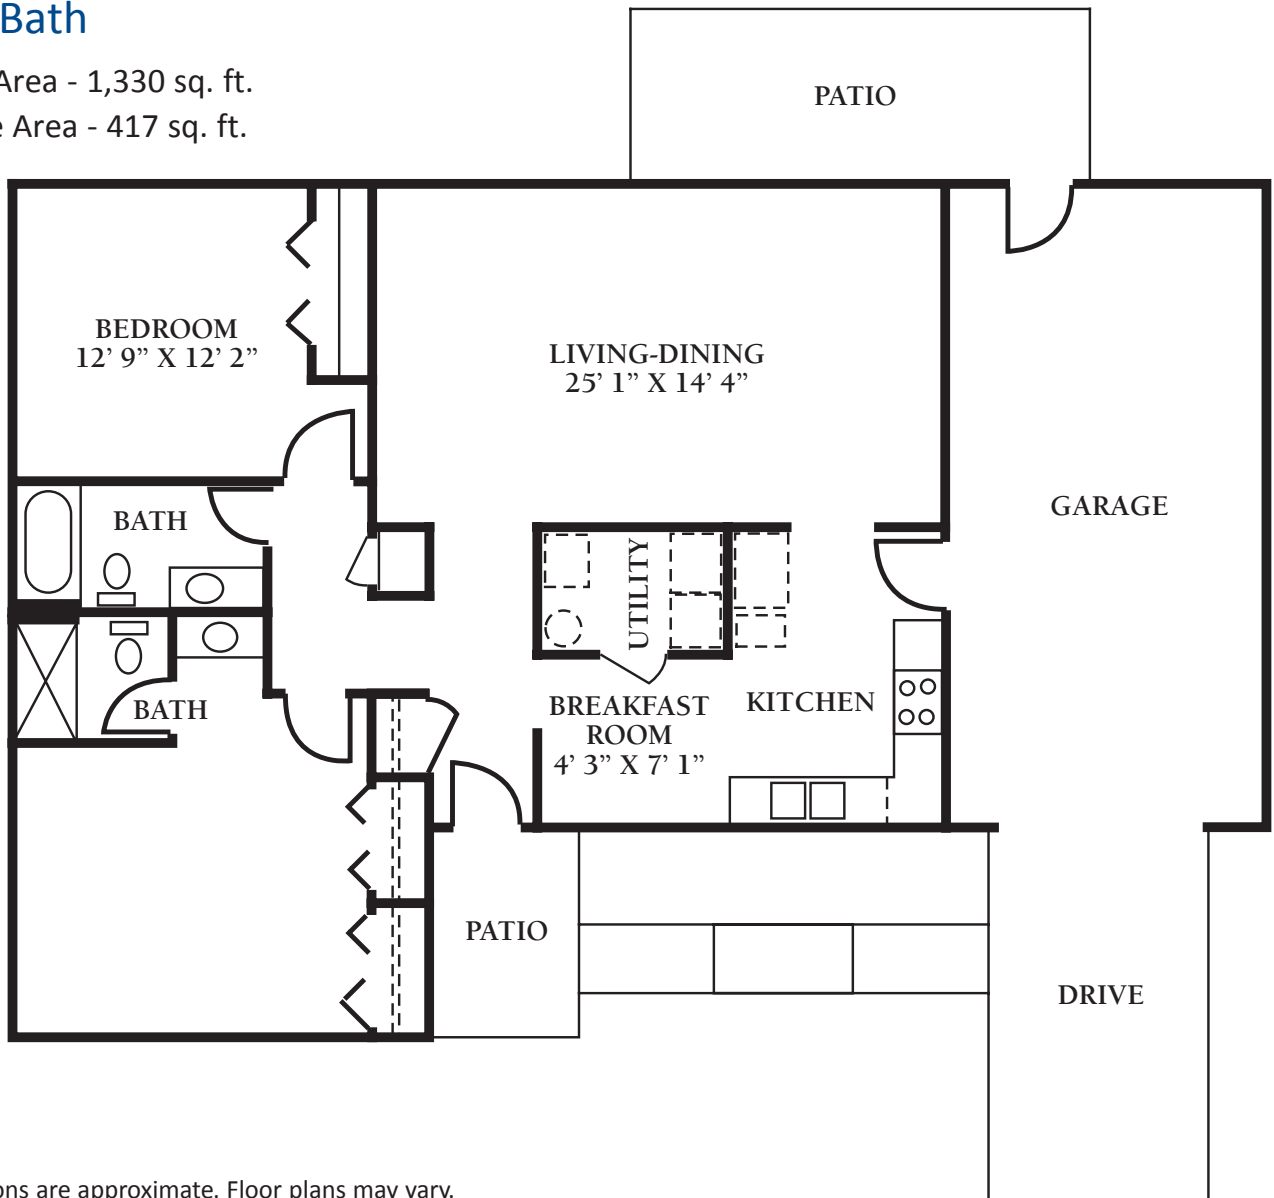

 **FOXWOOD SPRINGS**
— RAYMORE —
BROOKDALE SENIOR LIVING

FLOOR PLANS

Garden Home Lady Merle Two Bedroom, One Bath

Living Area - 1,106 sq. ft.
Garage Area - 470 sq. ft.

Dimensions are approximate. Floor plans may vary.

Foxwood Springs | A Life Care Community | (816) 318-2230
1500 West Foxwood Drive | Raymore, Missouri 64083

FOXWOOD SPRINGS
— RAYMORE —
BROOKDALE SENIOR LIVING

FLOOR PLANS

Garden Home Lady Dean Two Bedroom, Two Bath

Living Area - 1,288 sq. ft.
Garage Area - 456 sq. ft.

Dimensions are approximate. Floor plans may vary.

Foxwood Springs | A Life Care Community | (816) 318-2230
1500 West Foxwood Drive | Raymore, Missouri 64083

FOXWOOD SPRINGS
— RAYMORE —
BROOKDALE SENIOR LIVING

FLOOR PLANS

Garden Home Sir William Two Bedroom, Two Bath

Living Area - 1,330 sq. ft.
Garage Area - 417 sq. ft.

Dimensions are approximate. Floor plans may vary.