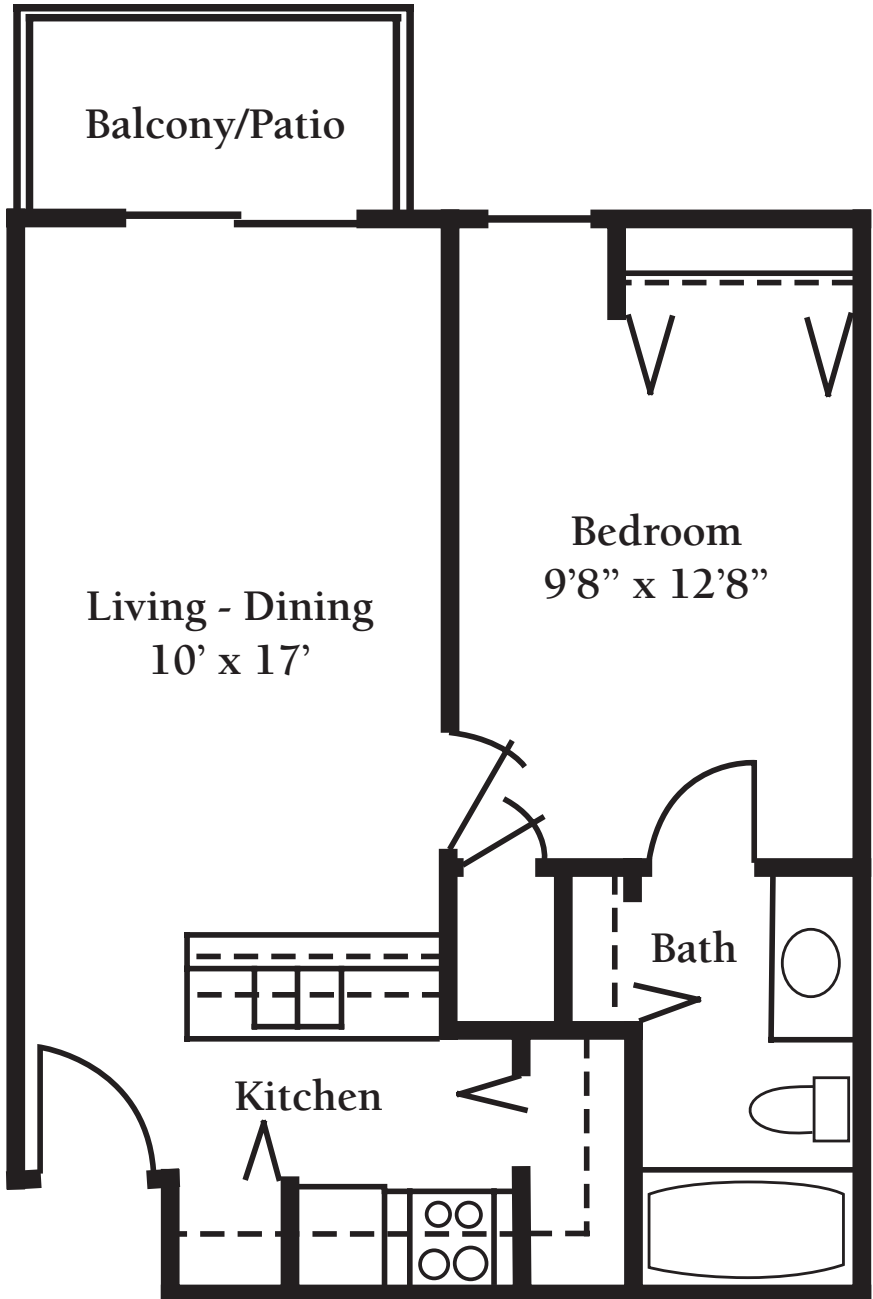

FLOOR PLANS

Apartment The Aspen Studio A

337 sq. ft.

Dimensions are approximate. Floor plans may vary.

Foxwood Springs | A Life Care Community | (816) 318-2230
1500 West Foxwood Drive | Raymore, Missouri 64083

FOXWOOD SPRINGS
— RAYMORE —
BROOKDALE SENIOR LIVING

FLOOR PLANS

Apartment The Birch One Bedroom B

497 sq. ft.

Dimensions are approximate. Floor plans may vary.

Foxwood Springs | A Life Care Community | (816) 318-2230
1500 West Foxwood Drive | Raymore, Missouri 64083

 **FOXWOOD SPRINGS**
— RAYMORE —
BROOKDALE SENIOR LIVING

FLOOR PLANS

Apartment The Chestnut One Bedroom C

618 sq. ft.

Dimensions are approximate. Floor plans may vary.

Foxwood Springs | A Life Care Community | (816) 318-2230
1500 West Foxwood Drive | Raymore, Missouri 64083

FOXWOOD SPRINGS
— RAYMORE —
BROOKDALE SENIOR LIVING

FLOOR PLANS

Apartment The Dogwood One Bedroom with Den D

674 sq. ft.

Dimensions are approximate. Floor plans may vary.

Foxwood Springs | A Life Care Community | (816) 318-2230
1500 West Foxwood Drive | Raymore, Missouri 64083