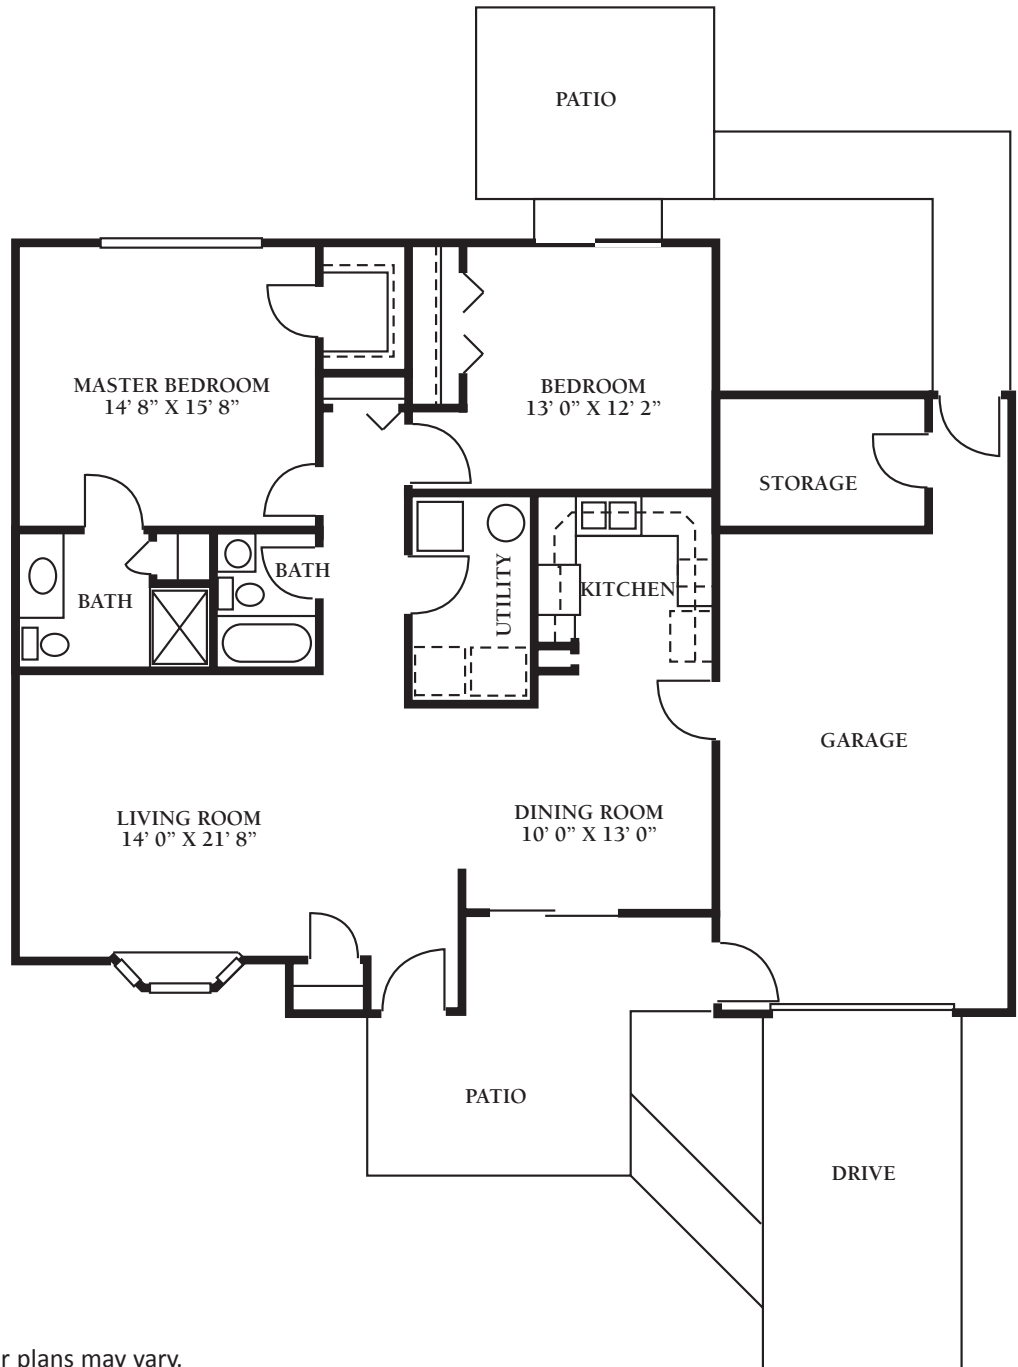

FLOOR PLANS

Garden Home Lady Dean Two Bedroom, Two Bath

Living Area - 1,288 sq. ft.
Garage Area - 456 sq. ft.

Dimensions are approximate. Floor plans may vary.

Foxwood Springs | A Life Care Community | (816) 318-2230
1500 West Foxwood Drive | Raymore, Missouri 64083

FOXWOOD SPRINGS
— RAYMORE —
BROOKDALE SENIOR LIVING