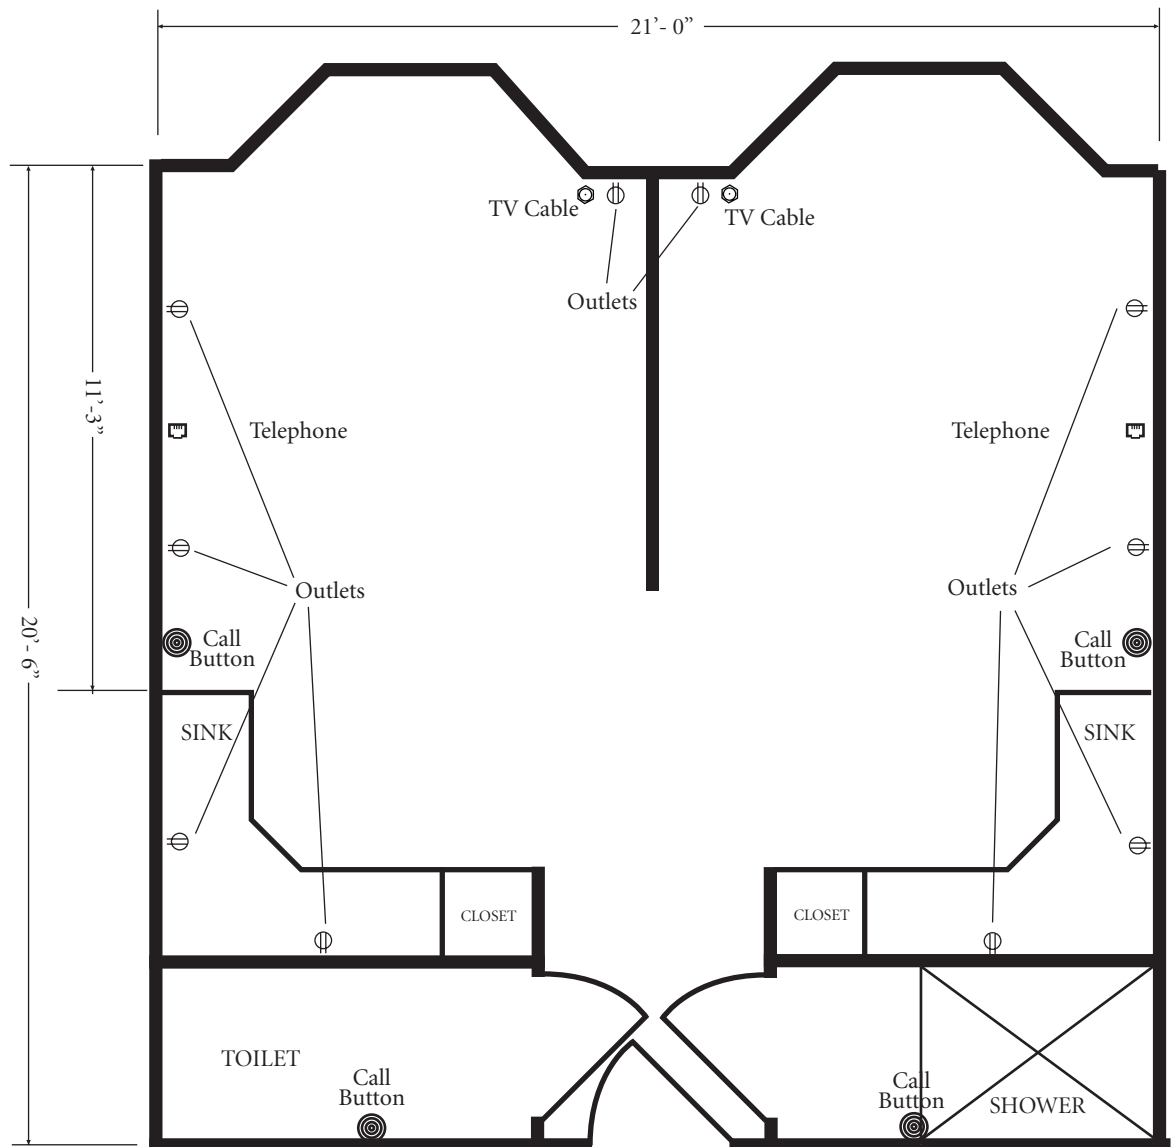

Living Area - 1,288 sq. ft.
Garage Area - 456 sq. ft.

Dimensions are approximate. Floor plans may vary.

Foxwood Springs | A Life Care Community | (816) 318-2230
1500 West Foxwood Drive | Raymore, Missouri 64083

FOXWOOD SPRINGS
— RAYMORE —
BROOKDALE SENIOR LIVING

FLOOR PLANS

Garden Home Sir William Two Bedroom, Two Bath

Living Area - 1,330 sq. ft.
Garage Area - 417 sq. ft.

Dimensions are approximate. Floor plans may vary.

430 sq. ft.

Dimensions are approximate. Floor plans may vary.

Foxwood Springs | A Life Care Community | (816) 318-2230
1500 West Foxwood Drive | Raymore, Missouri 64083

FOXWOOD SPRINGS
RAYMORE
BROOKDALE SENIOR LIVING