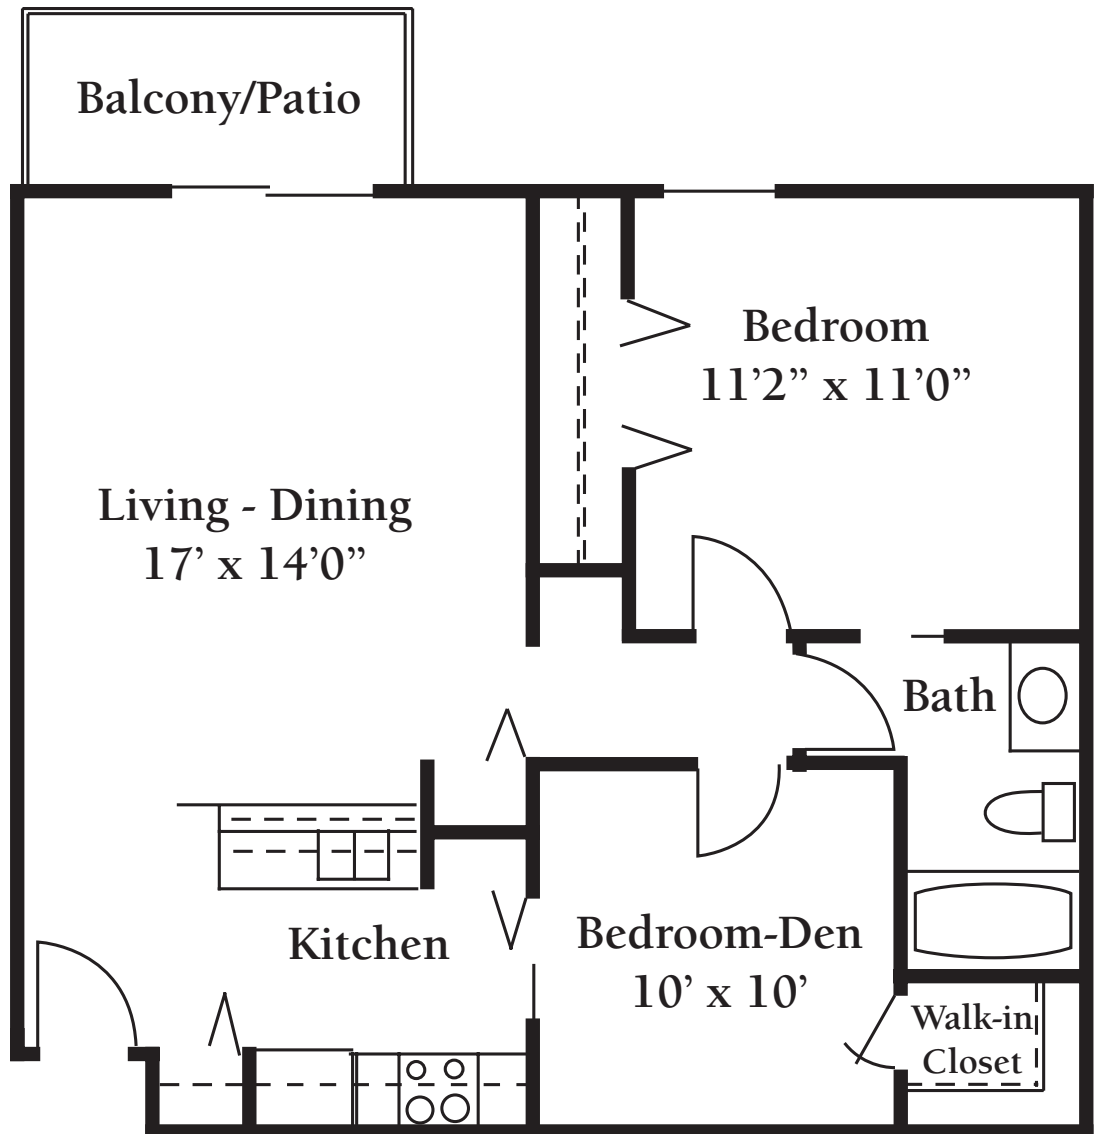

 **FOXWOOD SPRINGS**
— RAYMORE —
BROOKDALE SENIOR LIVING

FLOOR PLANS

Apartment The Chestnut One Bedroom C

618 sq. ft.

Dimensions are approximate. Floor plans may vary.

Foxwood Springs | A Life Care Community | (816) 318-2230
1500 West Foxwood Drive | Raymore, Missouri 64083

FOXWOOD SPRINGS
— RAYMORE —
BROOKDALE SENIOR LIVING

FLOOR PLANS

Apartment The Dogwood One Bedroom with Den D

674 sq. ft.

Dimensions are approximate. Floor plans may vary.

Foxwood Springs | A Life Care Community | (816) 318-2230
1500 West Foxwood Drive | Raymore, Missouri 64083

 **FOXWOOD SPRINGS**
— RAYMORE —
BROOKDALE SENIOR LIVING

FLOOR PLANS

Apartment The Hickory One Bedroom with Den E

755 sq. ft.

Dimensions are approximate. Floor plans may vary.

Foxwood Springs | A Life Care Community | (816) 318-2230
1500 West Foxwood Drive | Raymore, Missouri 64083

 **FOXWOOD SPRINGS**
— RAYMORE —
BROOKDALE SENIOR LIVING

FLOOR PLANS

Apartment
The Oak
Two Bedroom,
One Bath H

955 sq. ft.

Dimensions are approximate. Floor plans may vary.

Foxwood Springs | A Life Care Community | (816) 318-2230
1500 West Foxwood Drive | Raymore, Missouri 64083