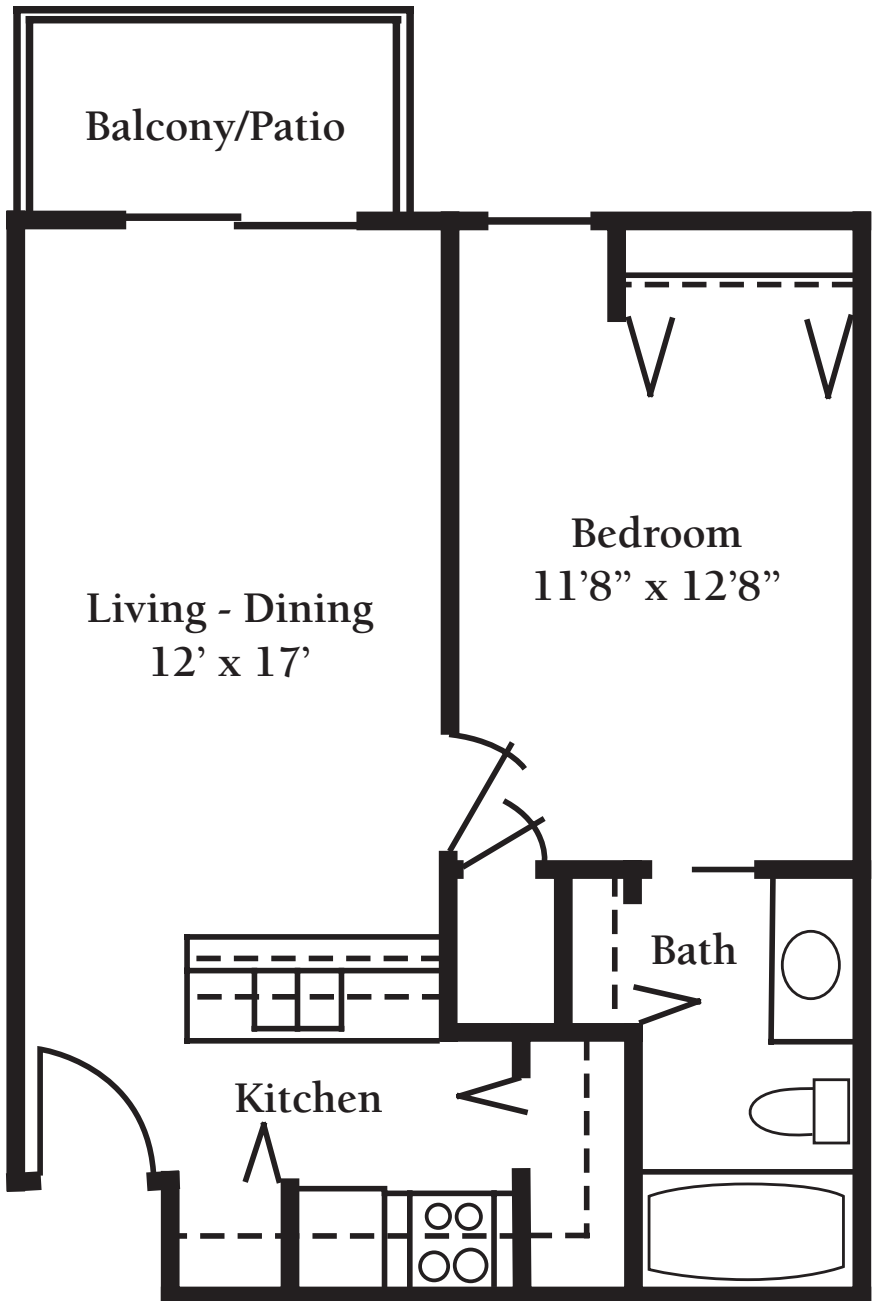

FLOOR PLANS

Apartment The Aspen Studio A

337 sq. ft.

Dimensions are approximate. Floor plans may vary.

Foxwood Springs | A Life Care Community | (816) 318-2230
1500 West Foxwood Drive | Raymore, Missouri 64083

FOXWOOD SPRINGS
— RAYMORE —
BROOKDALE SENIOR LIVING

FLOOR PLANS

Apartment The Birch One Bedroom B

497 sq. ft.

Dimensions are approximate. Floor plans may vary.

Foxwood Springs | A Life Care Community | (816) 318-2230
1500 West Foxwood Drive | Raymore, Missouri 64083

 **FOXWOOD SPRINGS**
— RAYMORE —
BROOKDALE SENIOR LIVING

FLOOR PLANS

Apartment The Chestnut One Bedroom C

618 sq. ft.

Dimensions are approximate. Floor plans may vary.

Foxwood Springs | A Life Care Community | (816) 318-2230
1500 West Foxwood Drive | Raymore, Missouri 64083

FOXWOOD SPRINGS
— RAYMORE —
BROOKDALE SENIOR LIVING

FLOOR PLANS

Apartment The Dogwood One Bedroom with Den D

674 sq. ft.

Dimensions are approximate. Floor plans may vary.

Foxwood Springs | A Life Care Community | (816) 318-2230
1500 West Foxwood Drive | Raymore, Missouri 64083